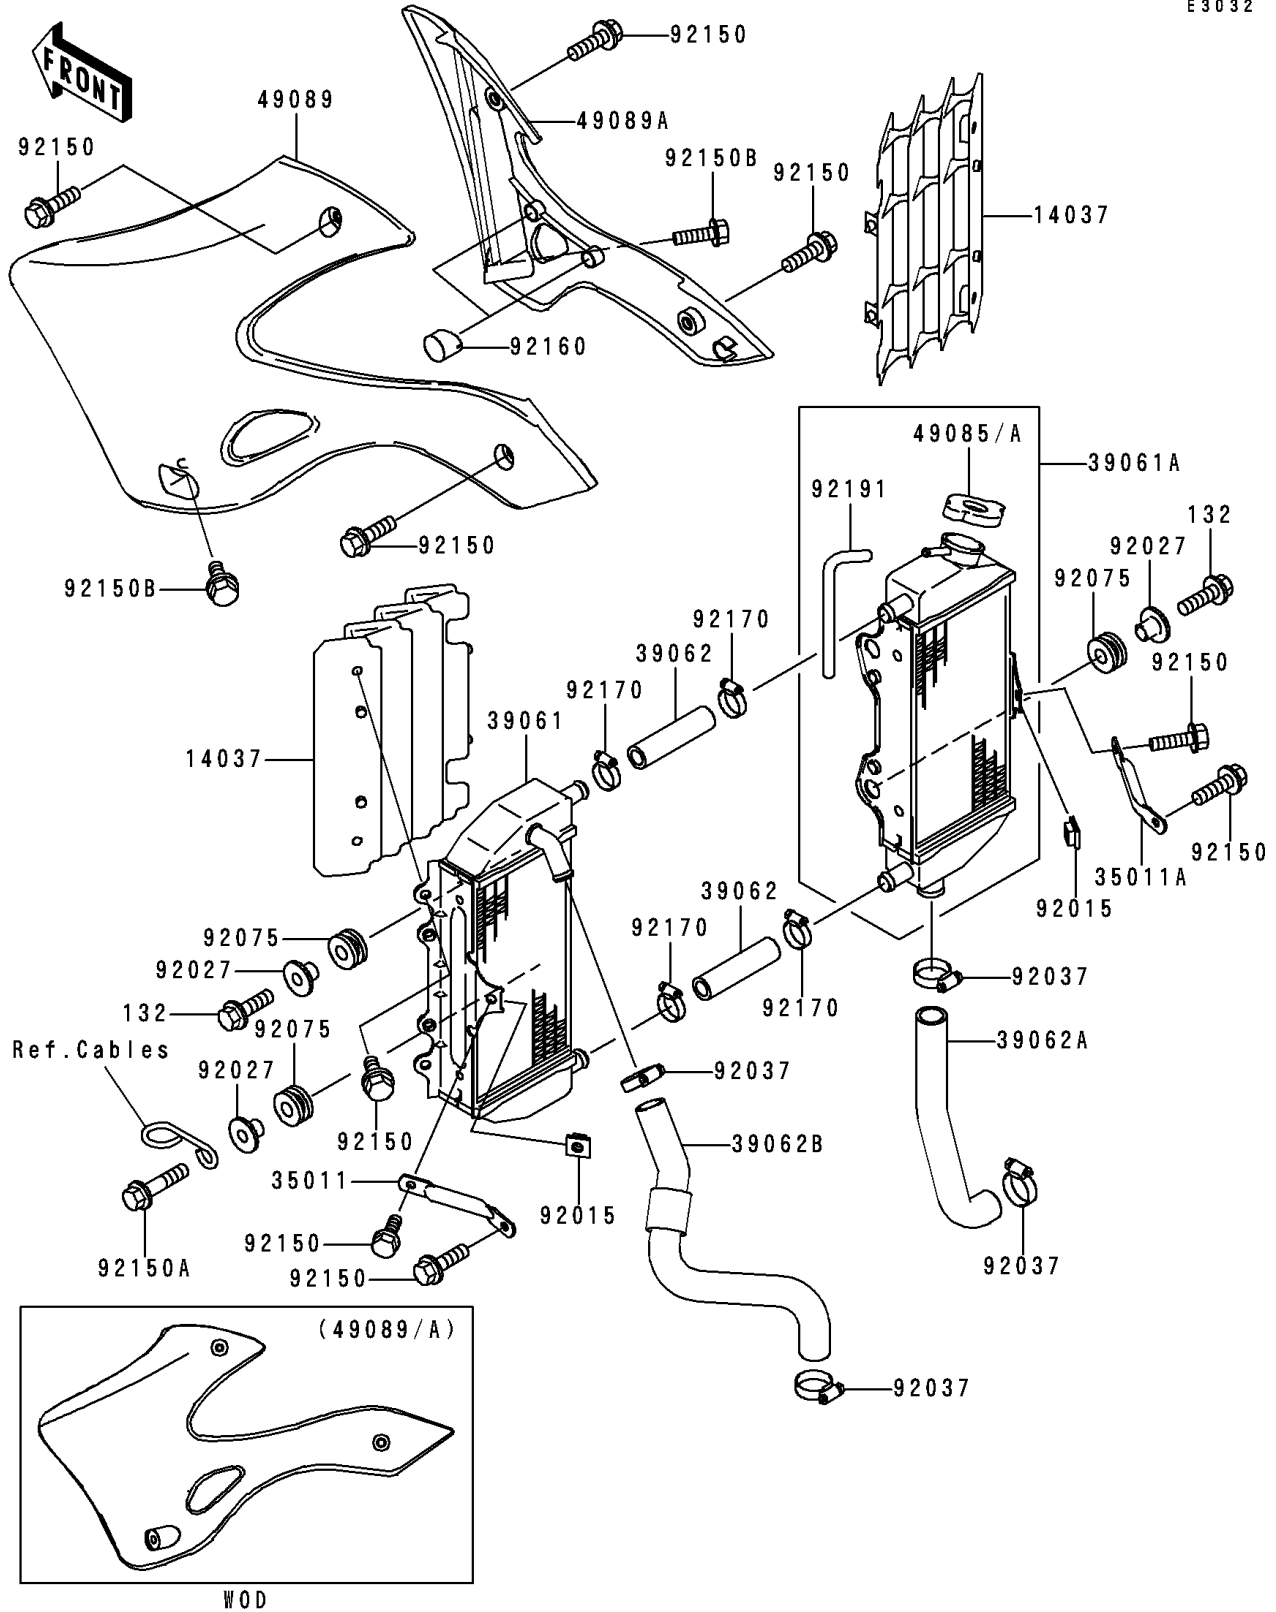

1999 KX250

PARTS DIAGRAM

Radiator

E3032

1999 KX250

PARTS LIST

Radiator

Kawasaki

Let the Good Times Roll®

ITEM NAME

PART NUMBER

QUANTITY
