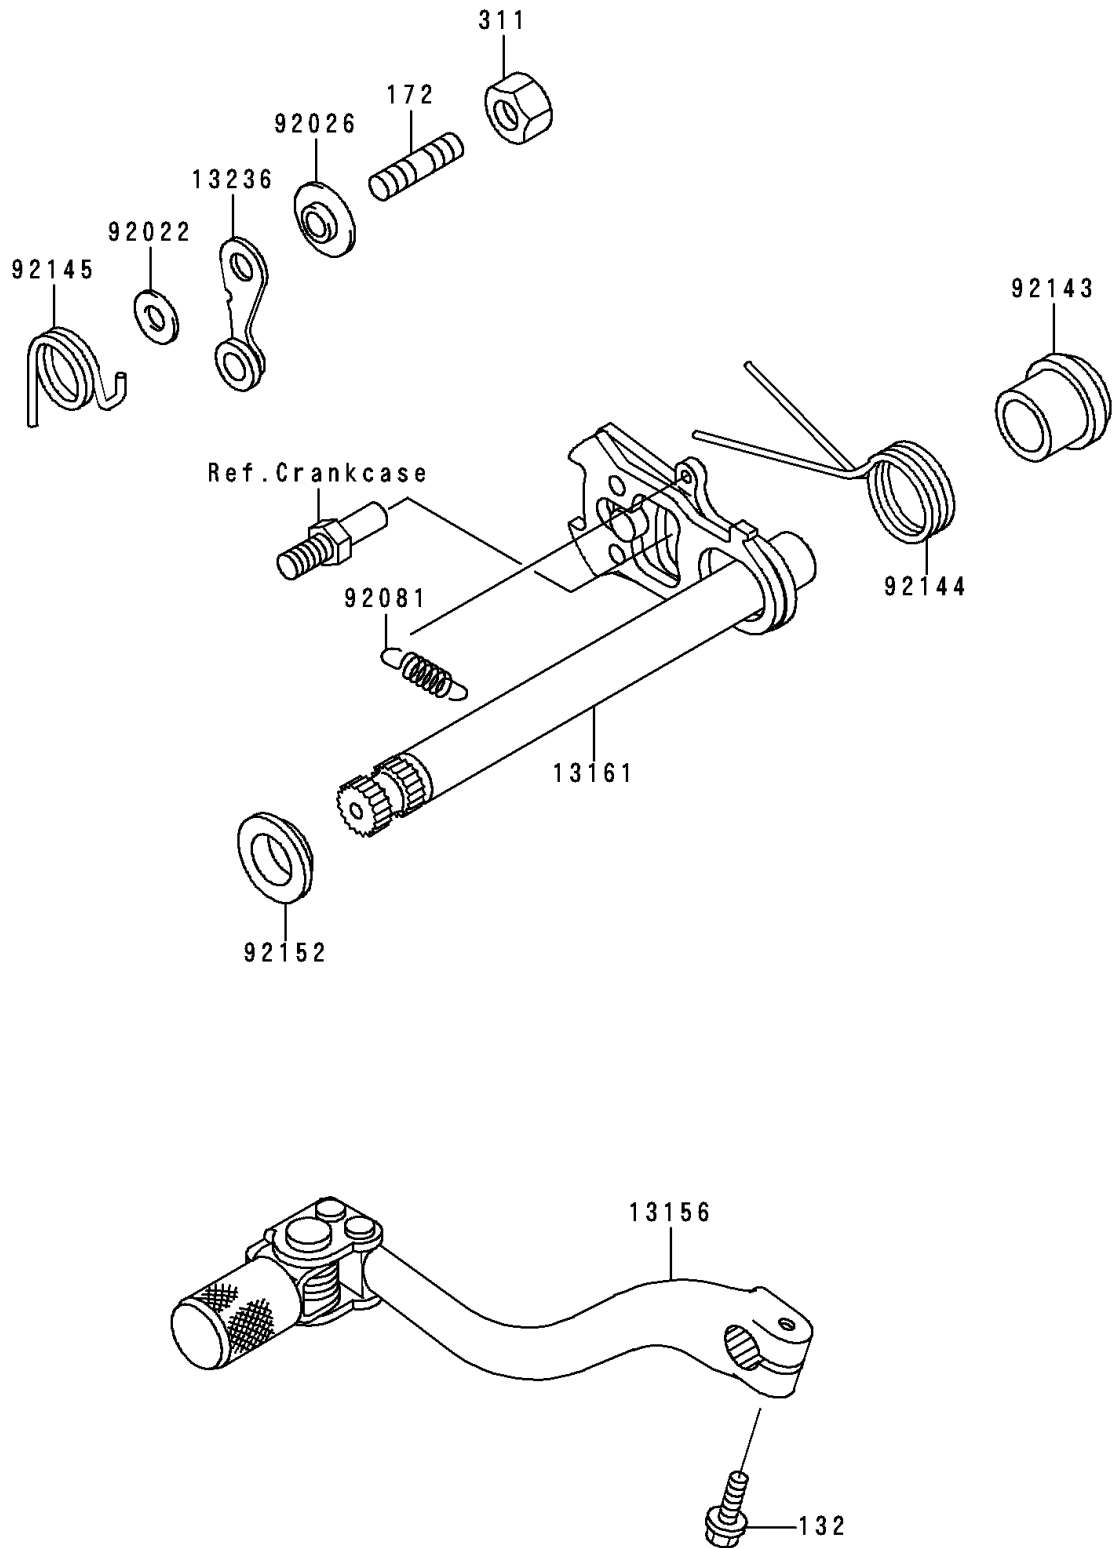

1999 KX250

PARTS DIAGRAM

Gear Change Mechanism

E1370

1999 KX250

PARTS LIST

Gear Change Mechanism

ITEM NAME

PART NUMBER

QUANTITY
