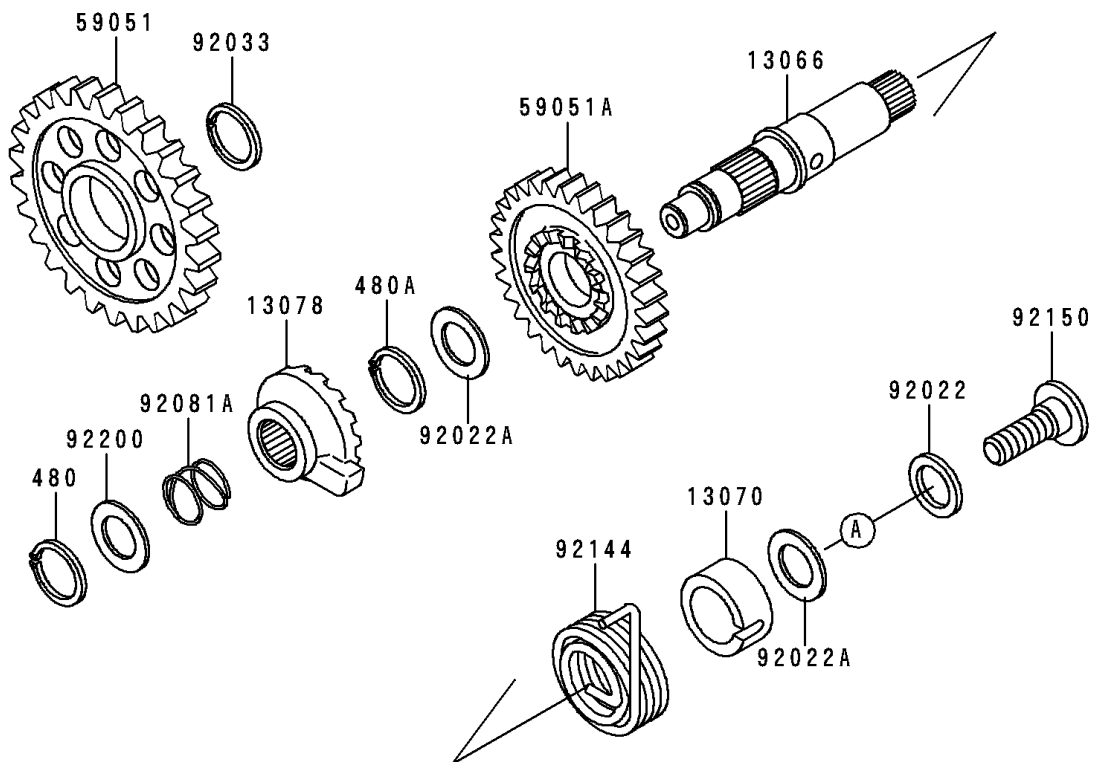

1999 KX250

PARTS DIAGRAM

Kickstarter Mechanism

E1340

1999 KX250

PARTS LIST

Kickstarter Mechanism

ITEM NAME	PART NUMBER	QUANTITY
-----------	-------------	----------
