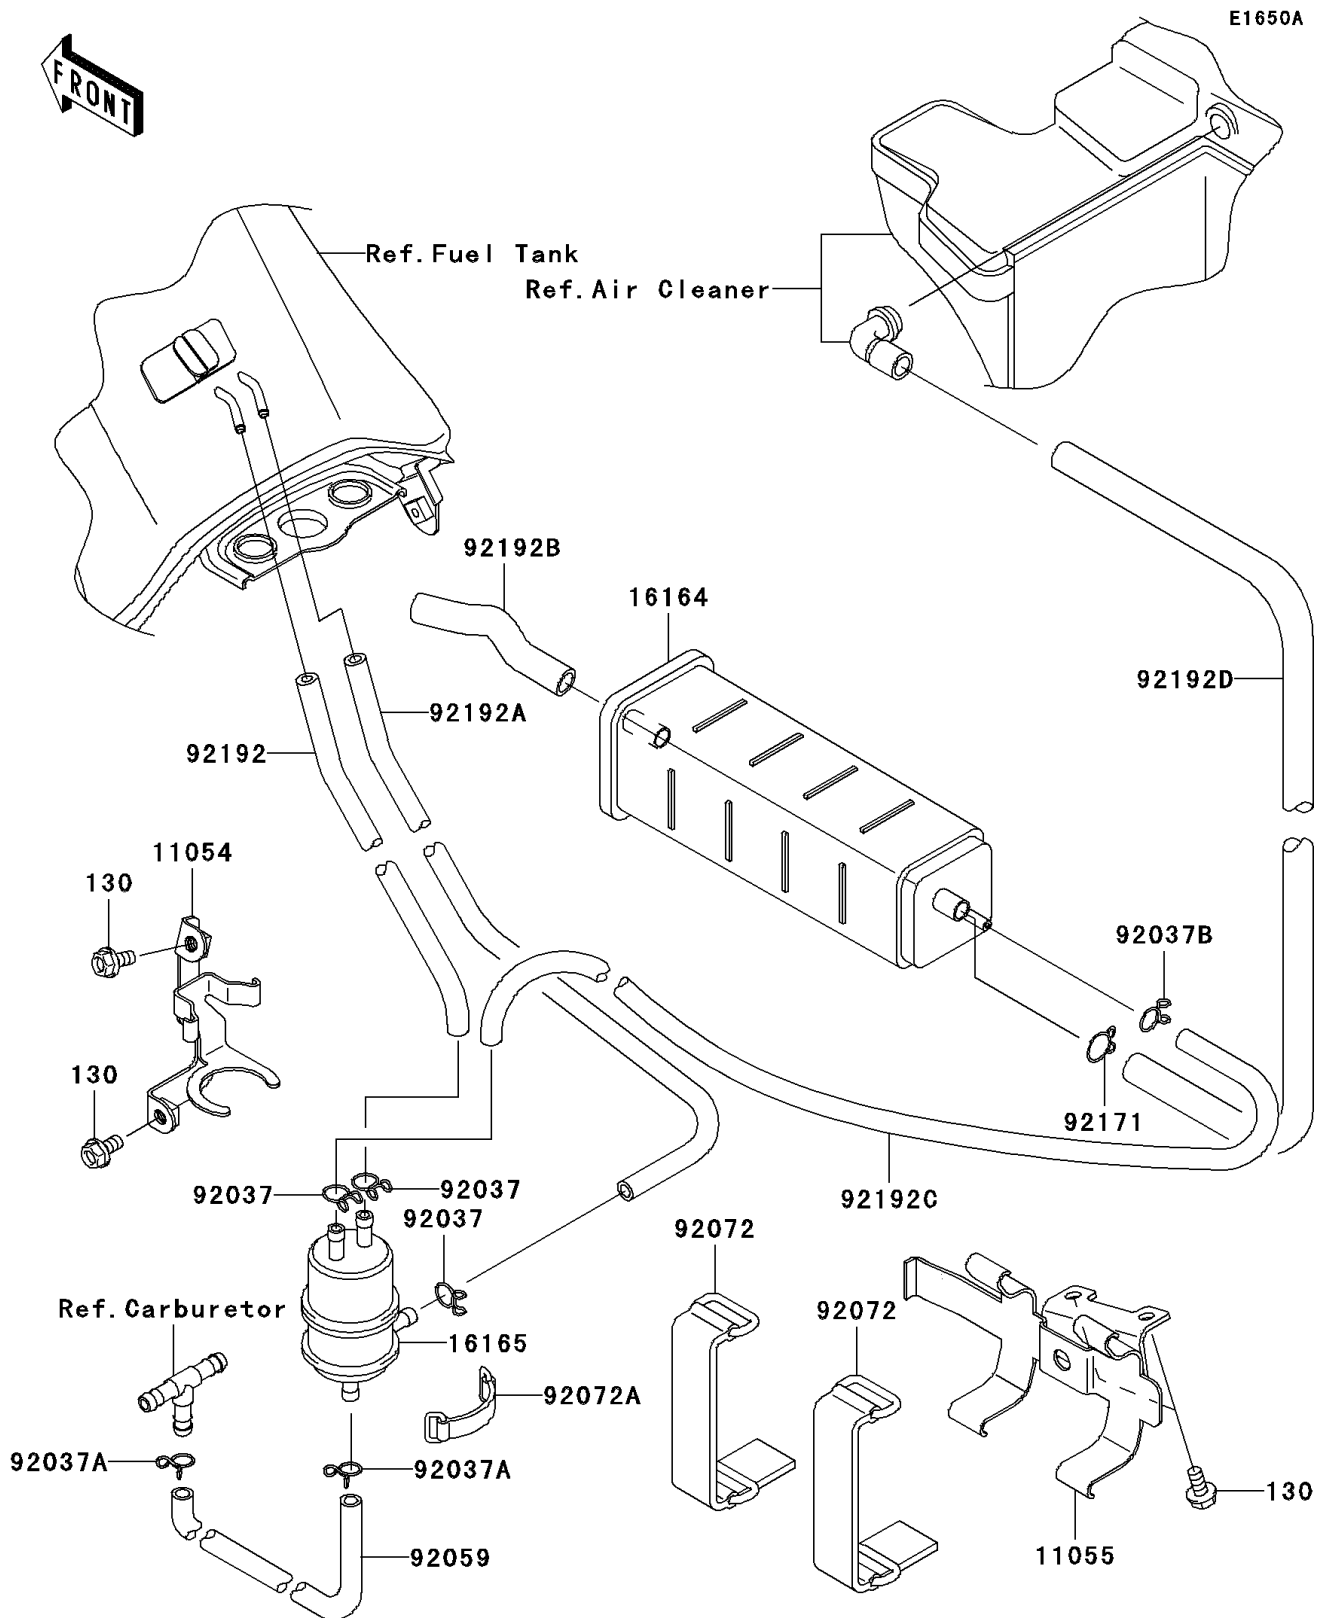

2009 KLR™ 650

PARTS DIAGRAM

Fuel Evaporative System(E9F/EAF)

2009 KLR™ 650

PARTS LIST

Fuel Evaporative System(E9F/EAF)

ITEM NAME

PART NUMBER

QUANTITY
