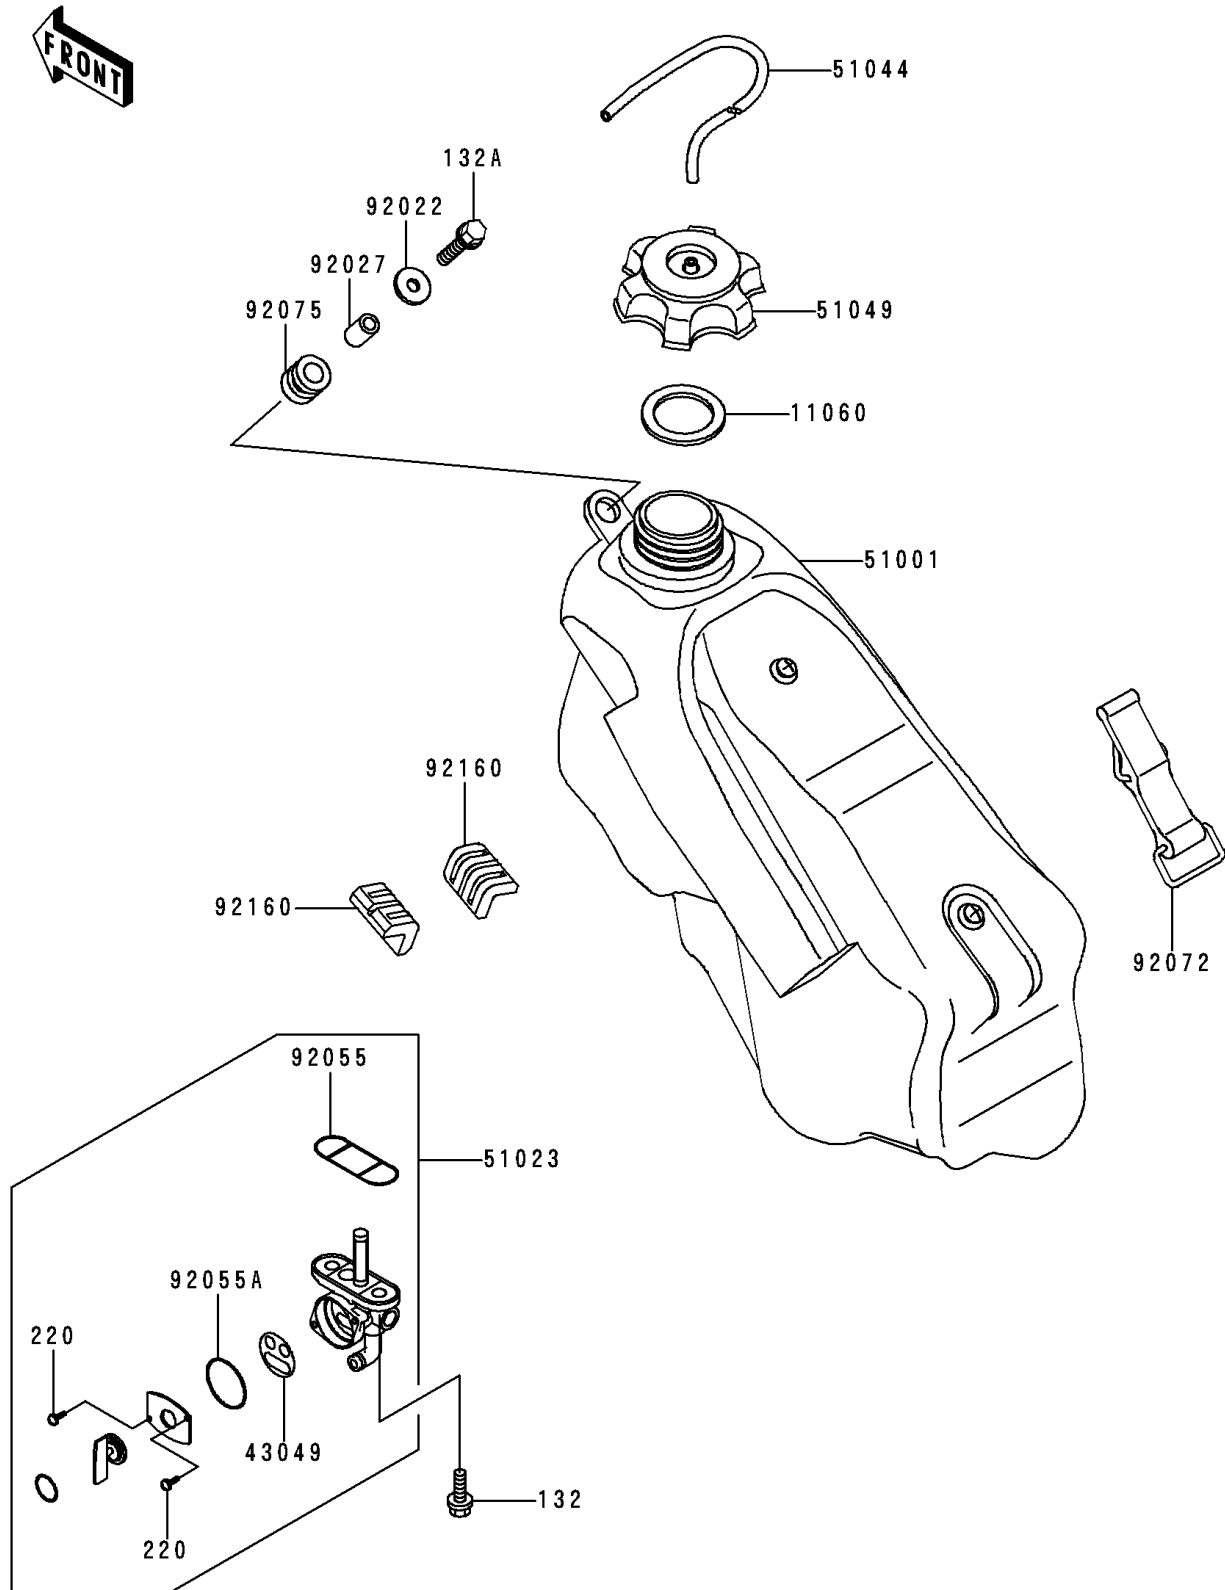

1998 KX250

PARTS DIAGRAM

Fuel Tank

F 2410

1998 KX250

PARTS LIST

Fuel Tank

Kawasaki

Let the Good Times Roll®

ITEM NAME

PART NUMBER

QUANTITY
