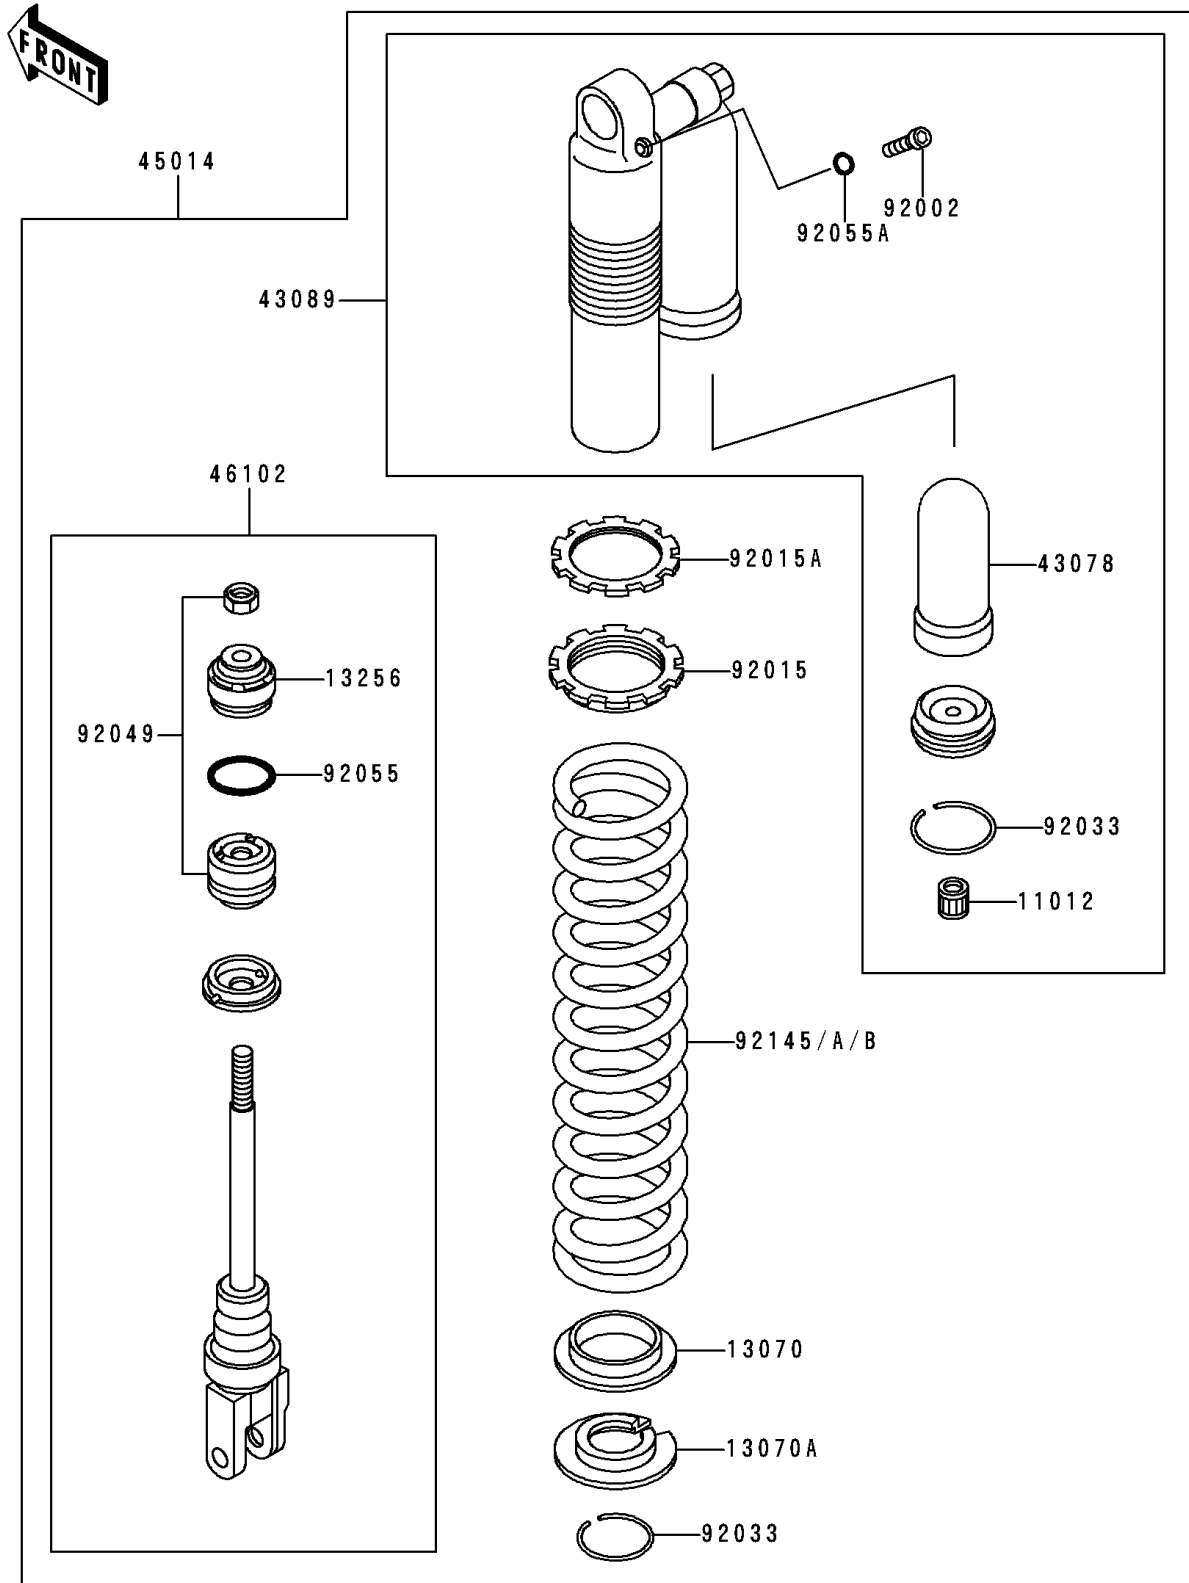

1998 KX250

PARTS DIAGRAM

Shock Absorber(s)

F2280

1998 KX250

PARTS LIST

Shock Absorber(s)

ITEM NAME

PART NUMBER

QUANTITY
