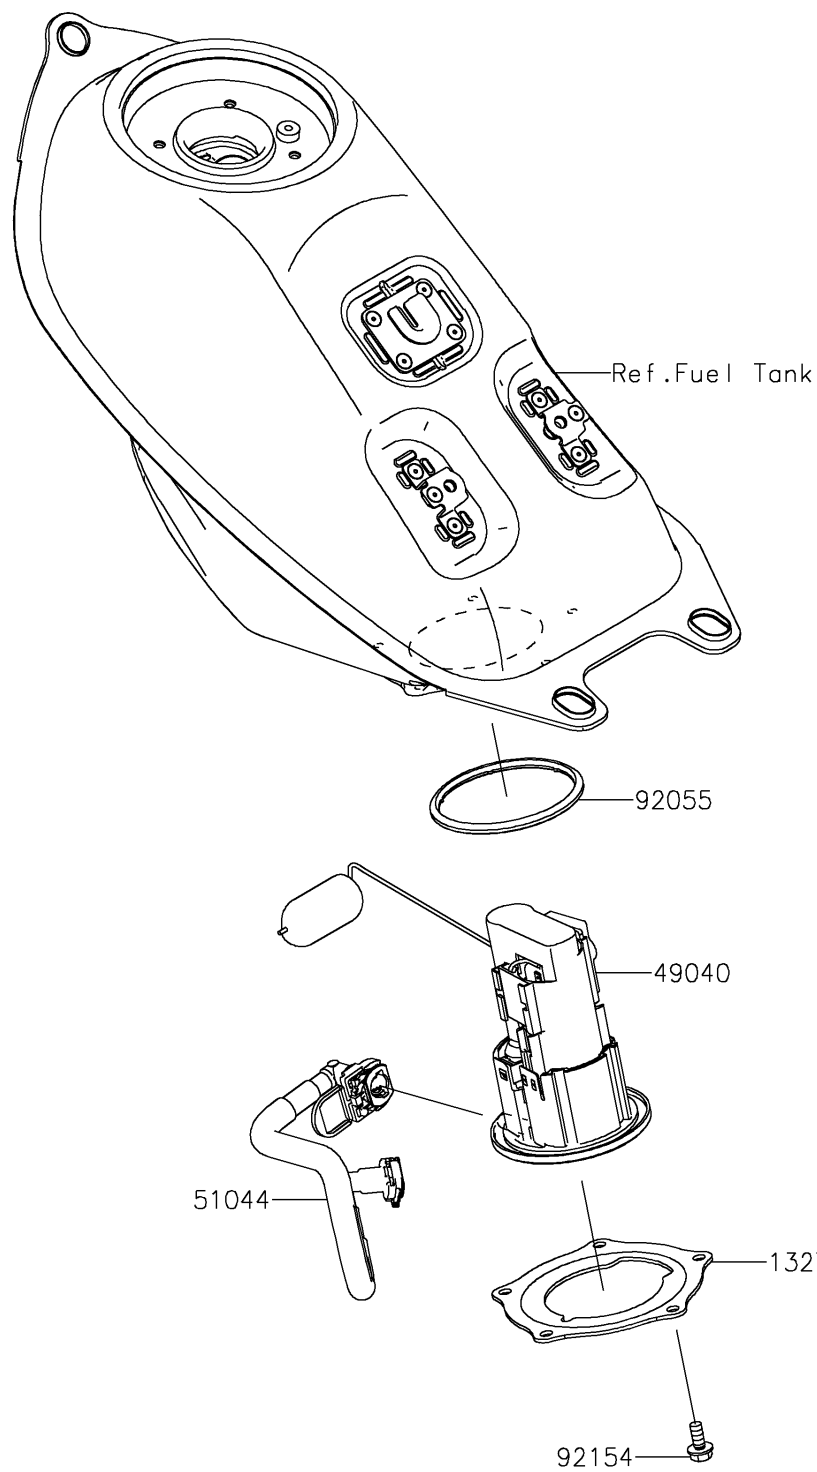

2021 KLX[®] 230

PARTS DIAGRAM

Fuel Pump

Kawasaki

Let the Good Times Roll[®]

E1520

2021 KLX[®] 230

PARTS LIST

Fuel Pump

ITEM NAME

PART NUMBER

QUANTITY
