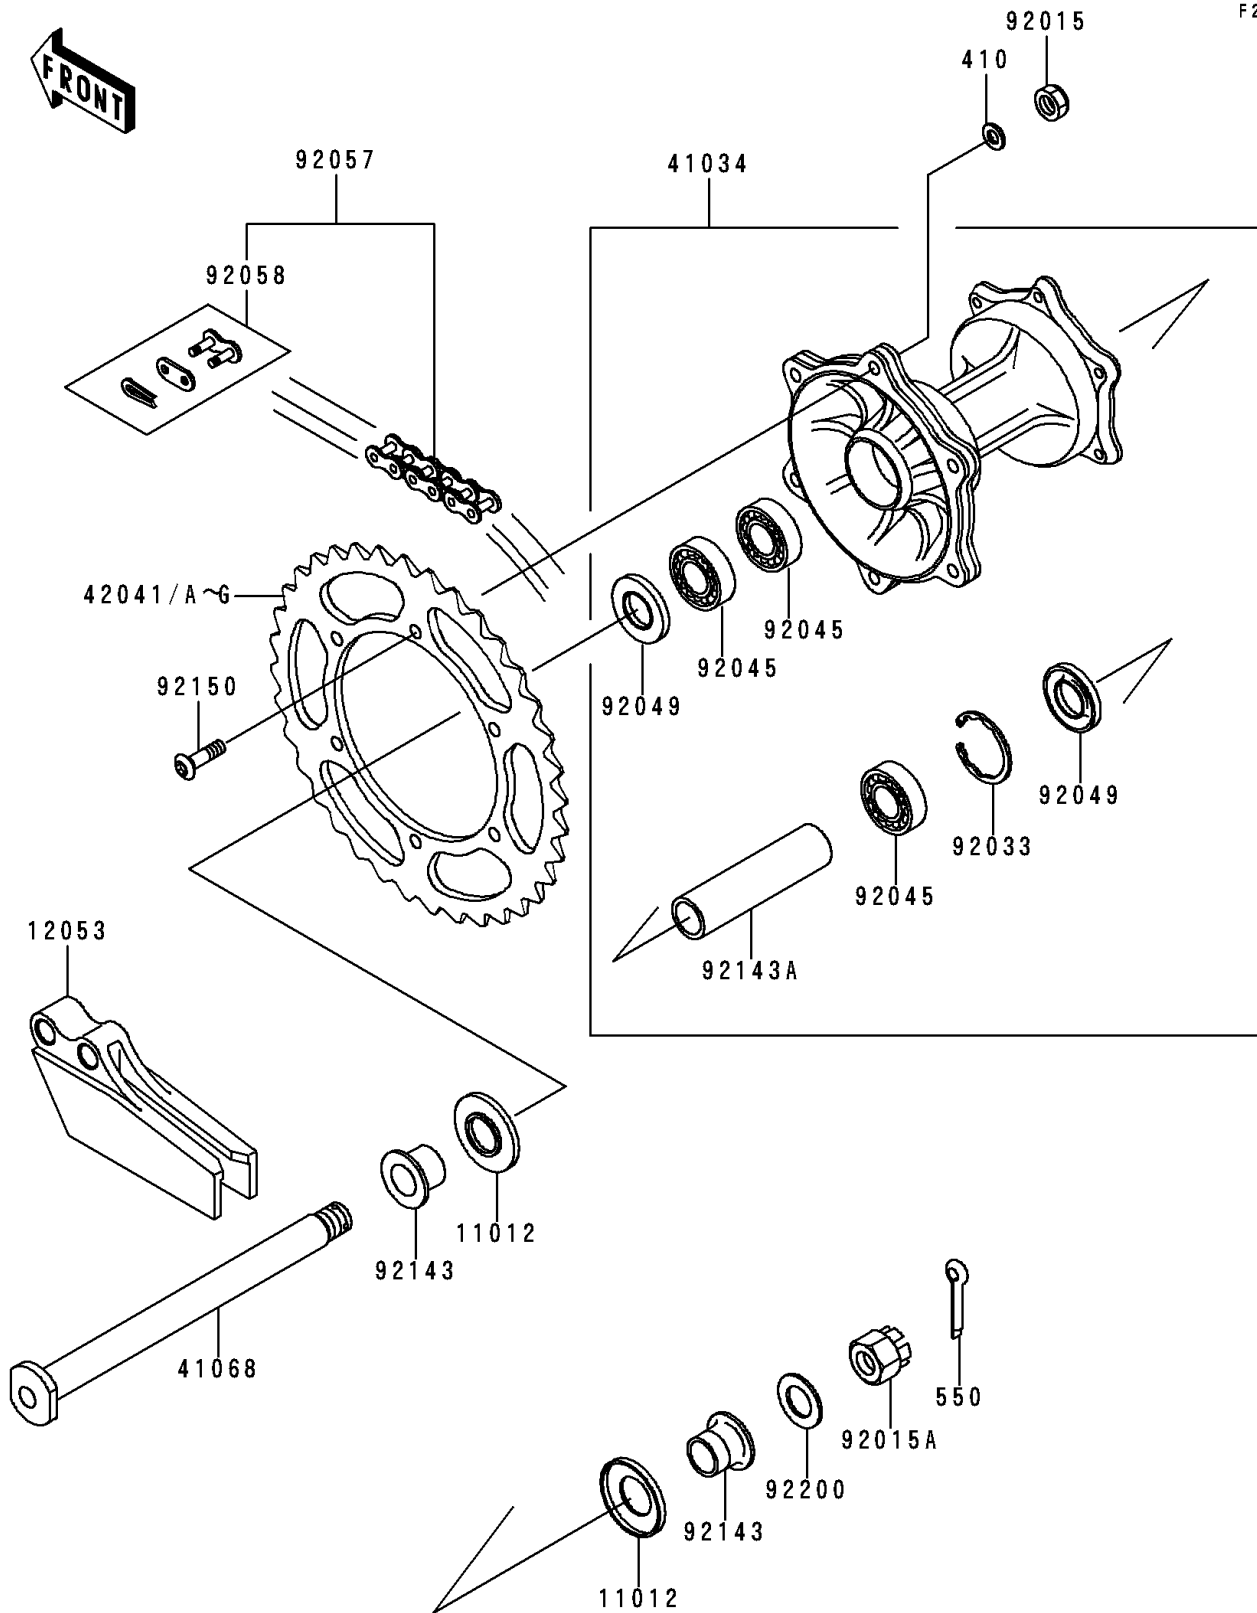

1998 KX250

PARTS DIAGRAM

Rear Hub

F2240

1998 KX250

PARTS LIST

Rear Hub

ITEM NAME

PART NUMBER

QUANTITY
