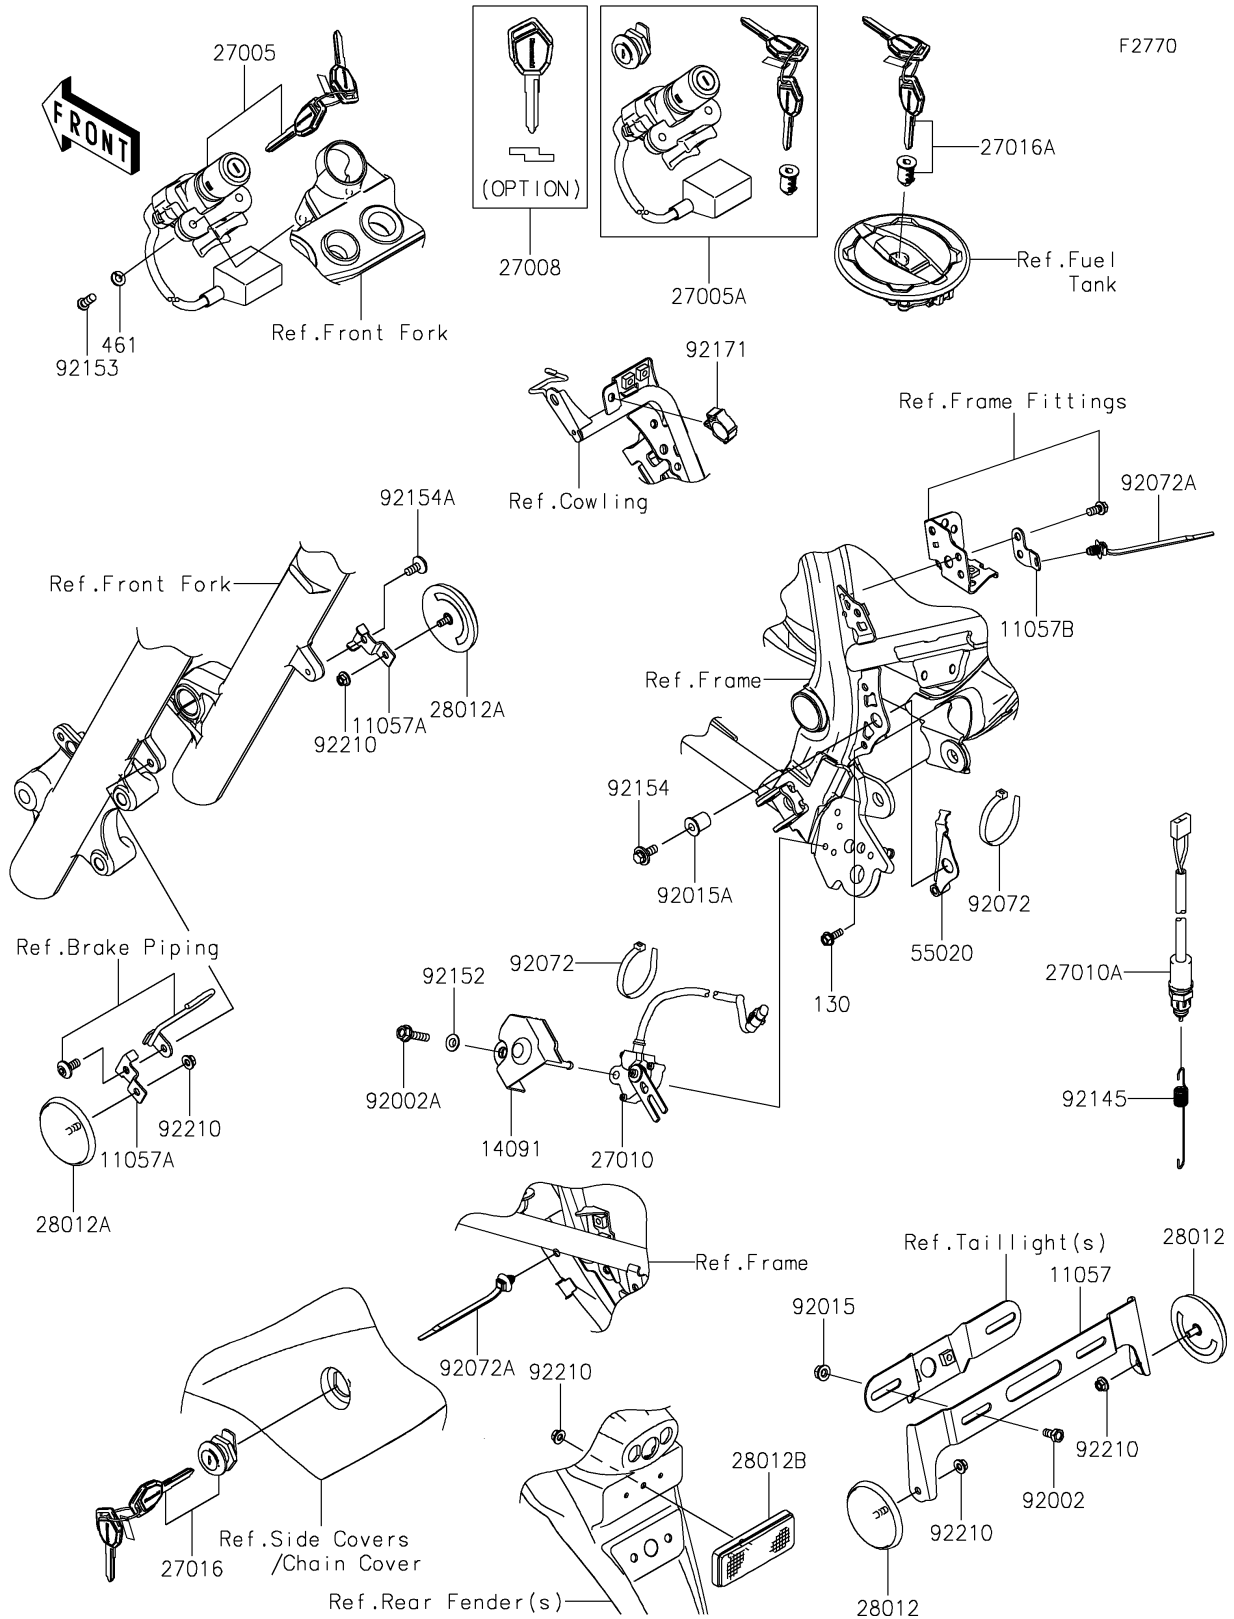

2021 KLX[®] 230 ABS

PARTS DIAGRAM

Ignition Switch

2021 KLX[®] 230 ABS

PARTS LIST

Ignition Switch

ITEM NAME

PART NUMBER

QUANTITY
