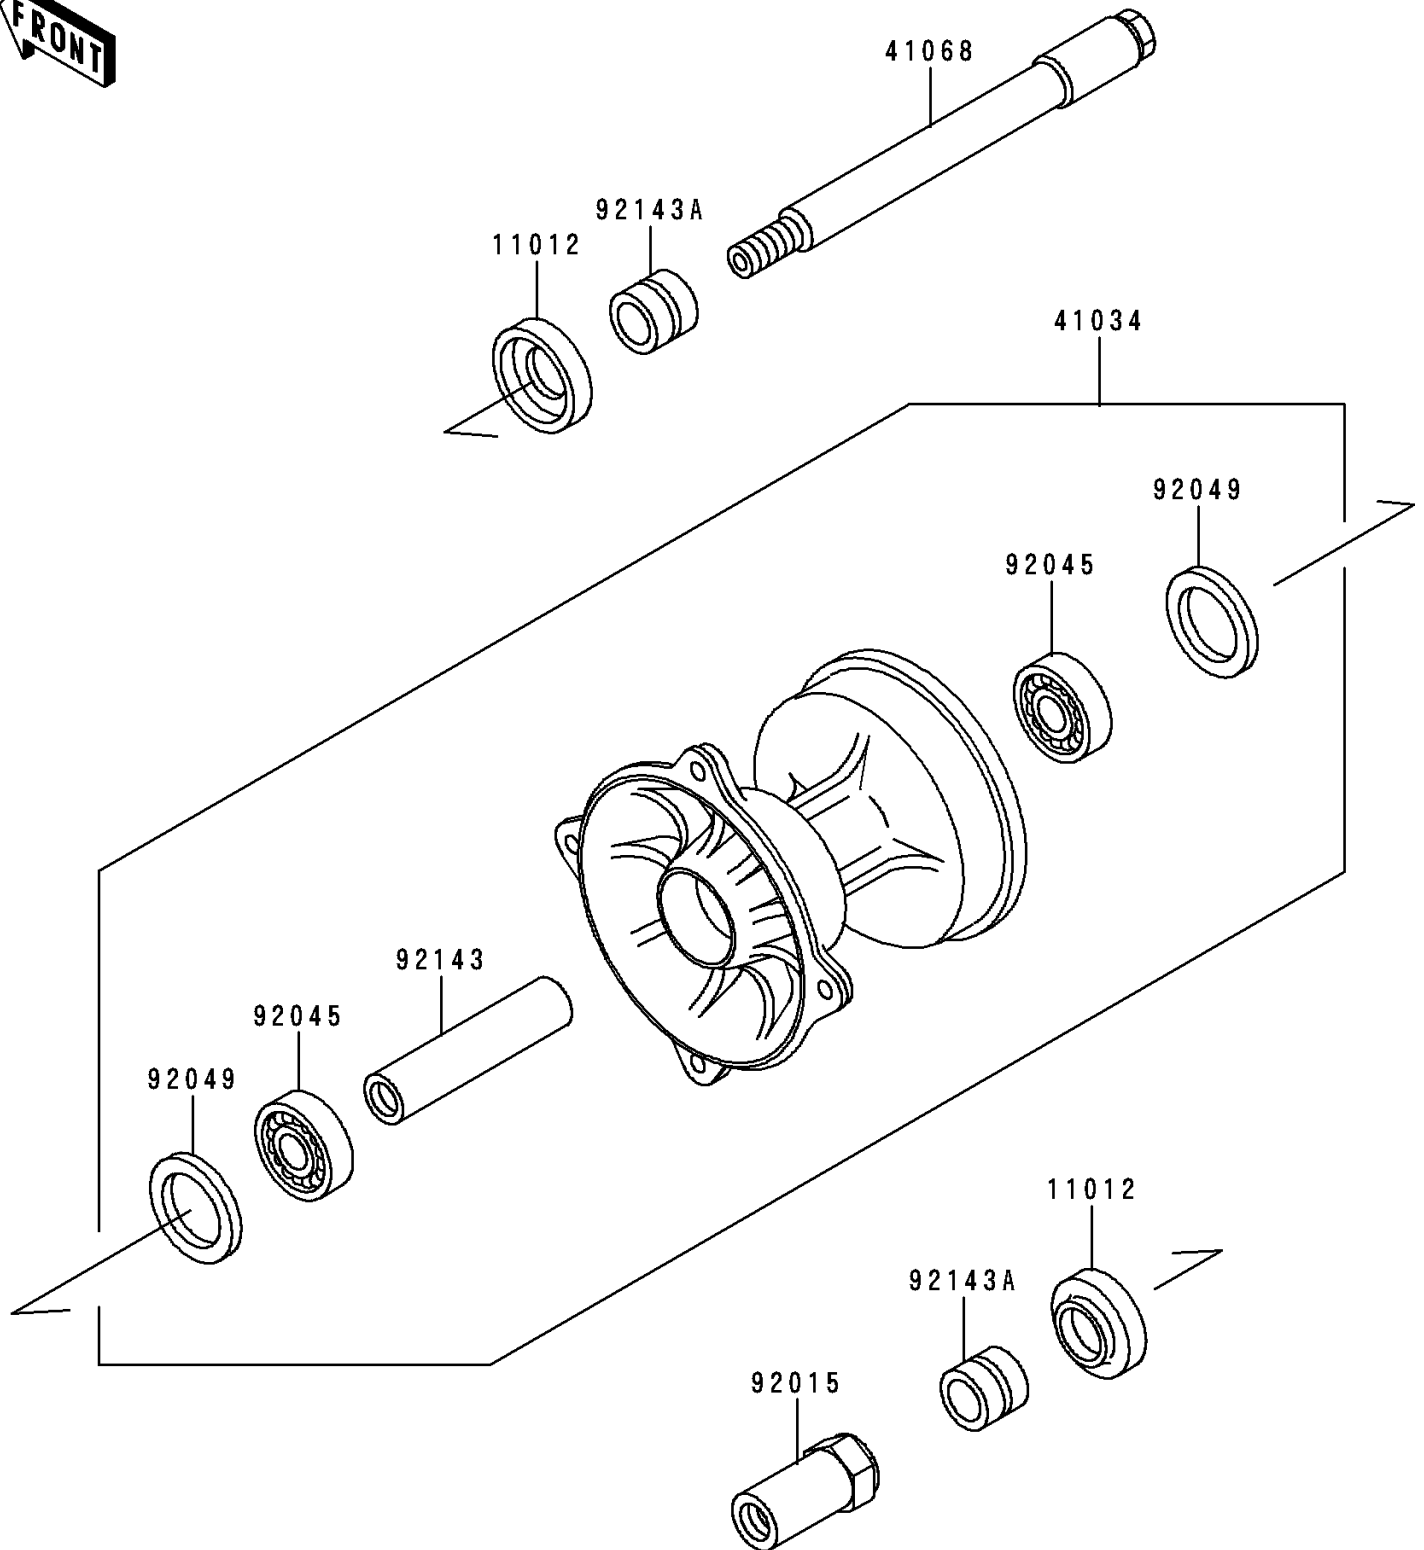

1998 KX250

PARTS DIAGRAM

Front Hub

F2230

1998 KX250

PARTS LIST

Front Hub

ITEM NAME

PART NUMBER

QUANTITY
