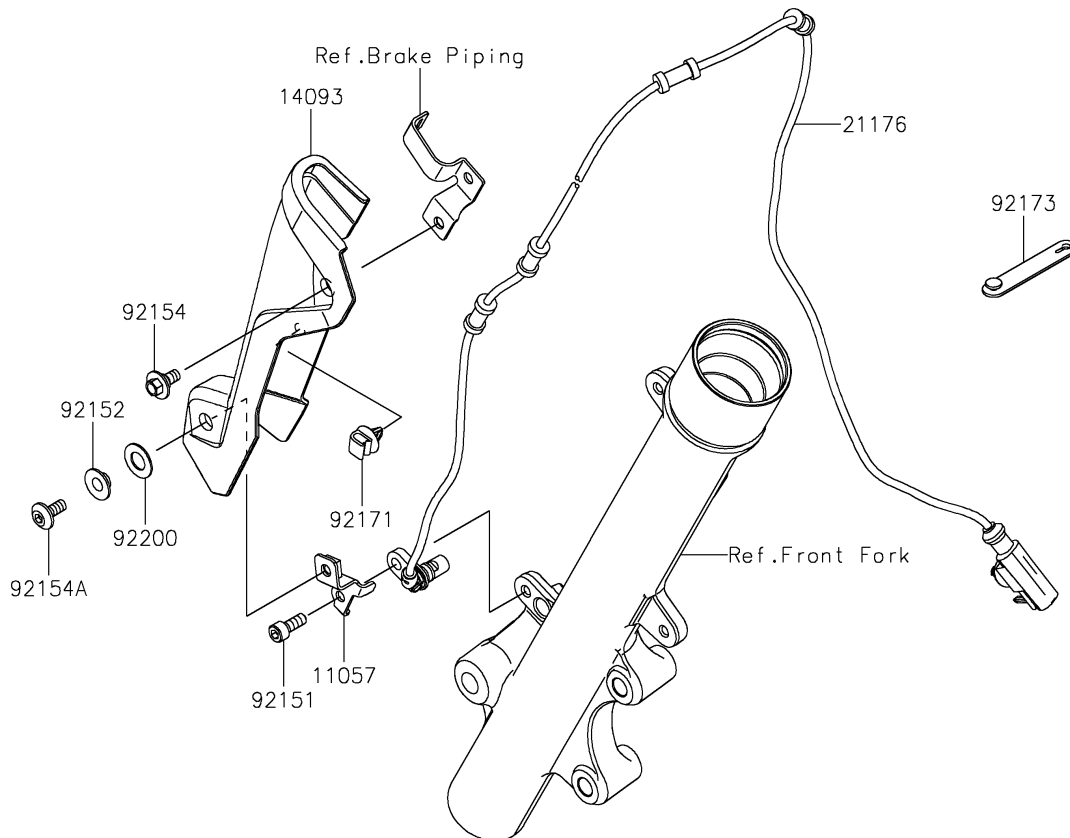

2021 KLX[®] 230 ABS

PARTS DIAGRAM

Front Master Cylinder

2021 KLX[®] 230 ABS

PARTS LIST

Front Master Cylinder

ITEM NAME

PART NUMBER

QUANTITY
