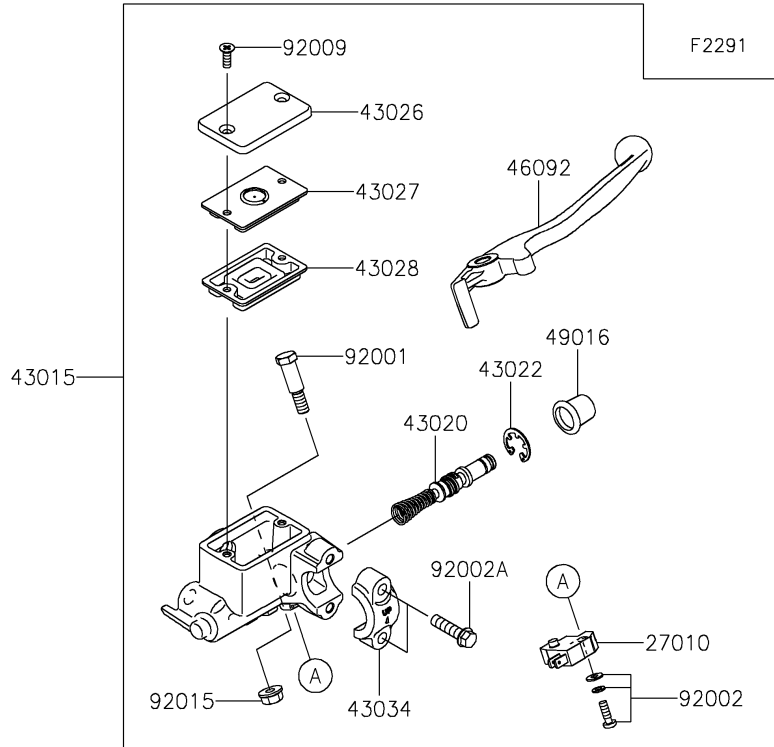

2021 KLX® 230 ABS

PARTS DIAGRAM

Front Master Cylinder