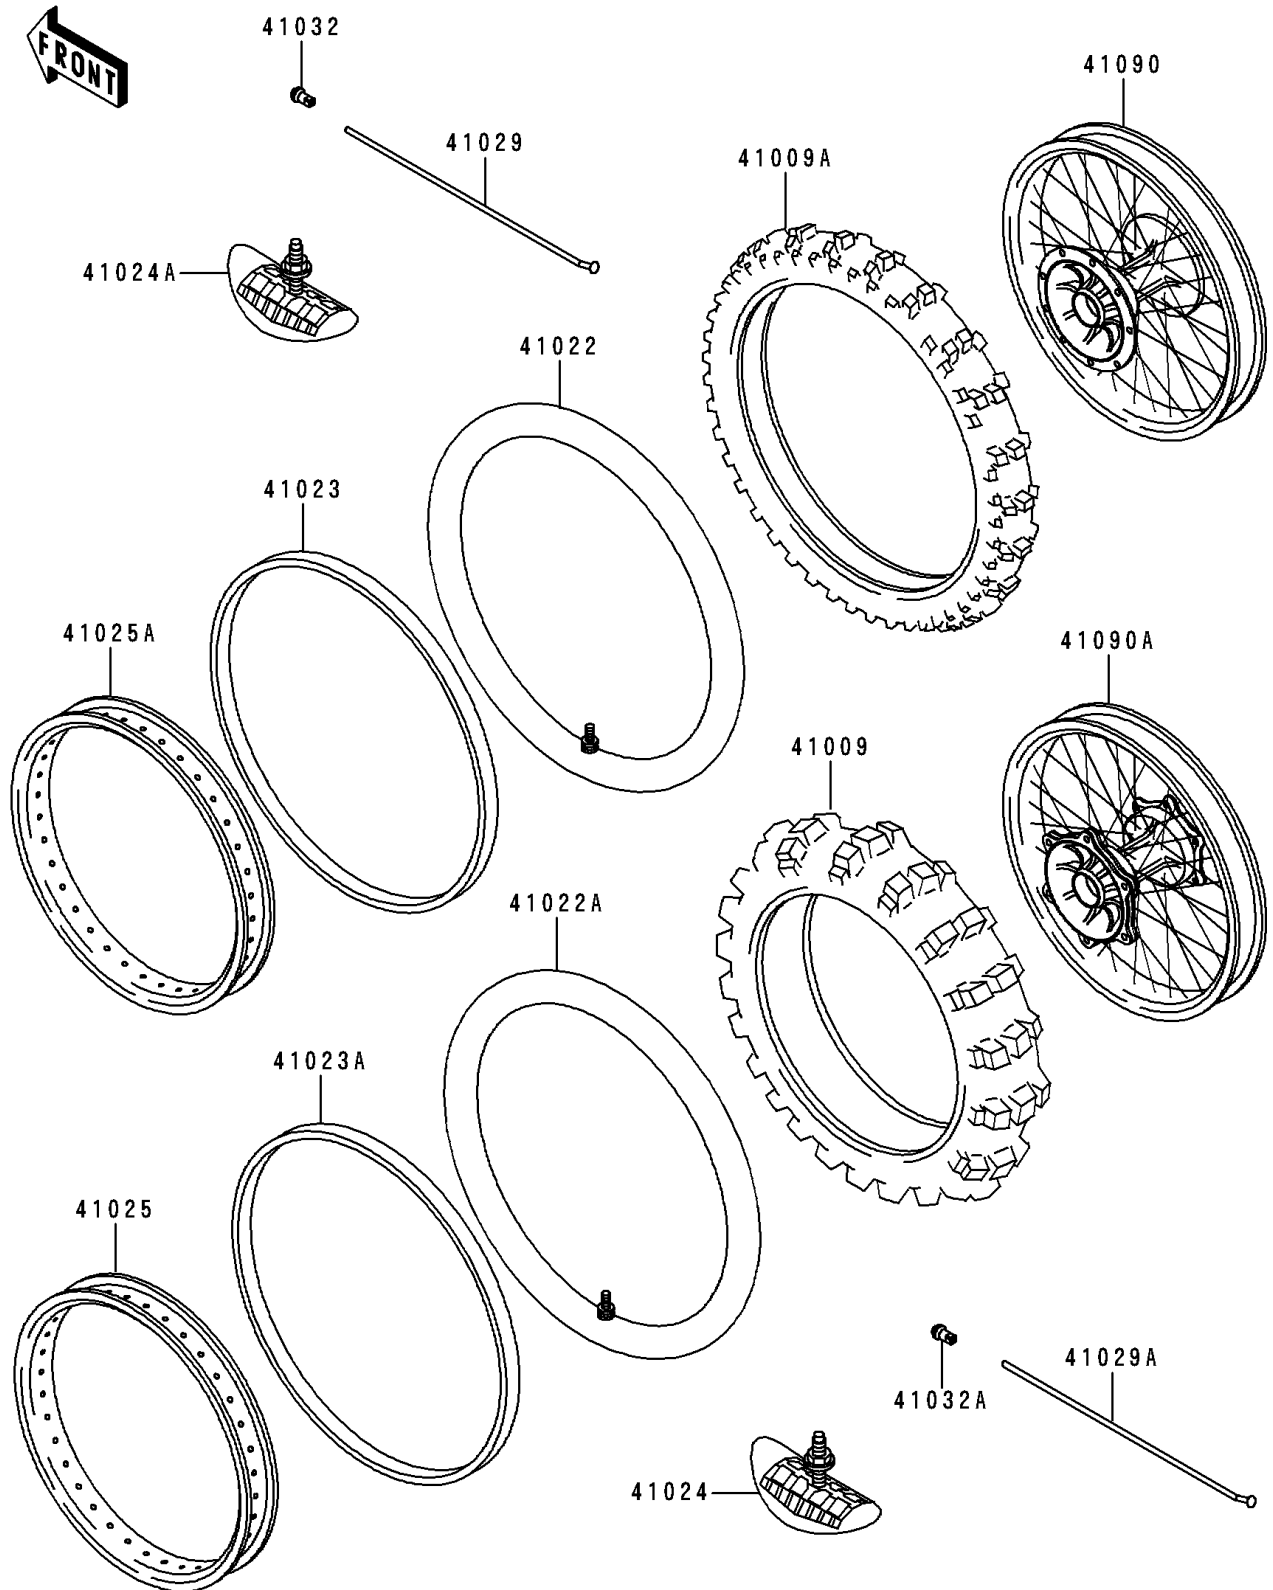

1998 KX250

PARTS DIAGRAM

Wheels/Tires

F2210

1998 KX250

PARTS LIST

Wheels/Tires

Kawasaki

Let the Good Times Roll®

ITEM NAME

PART NUMBER

QUANTITY
