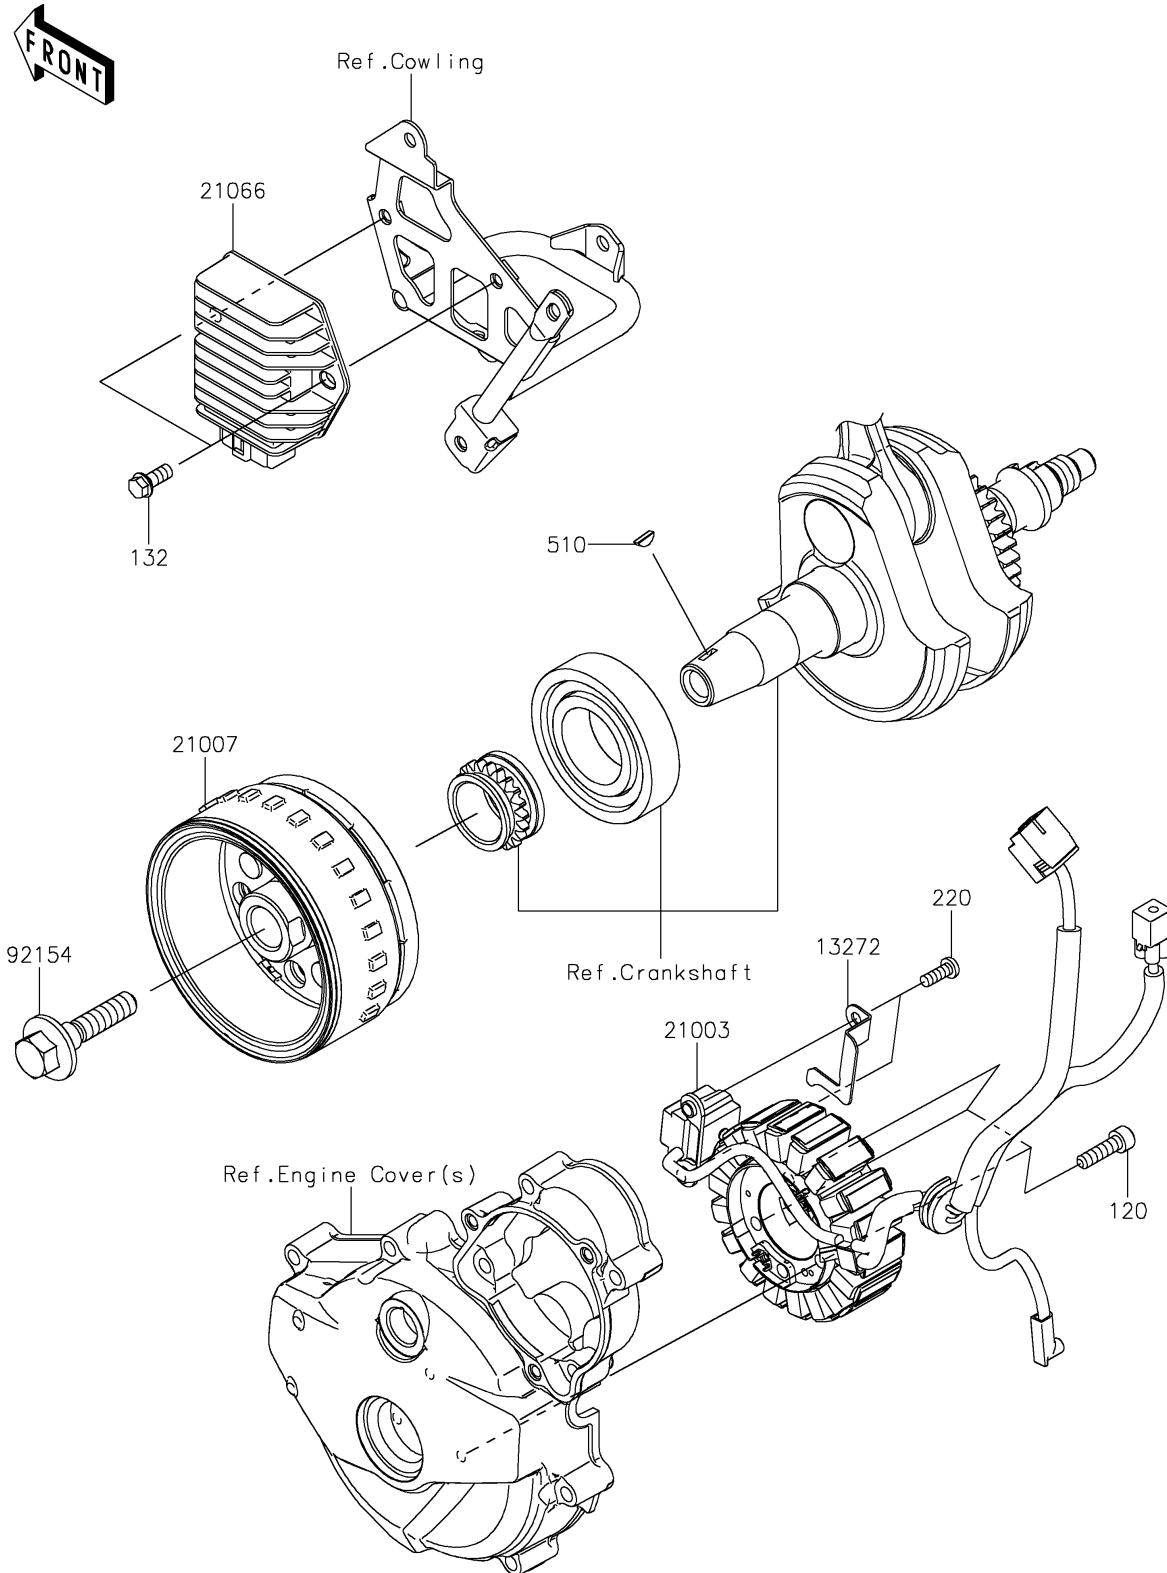

2021 KLX[®] 230 ABS

PARTS DIAGRAM

Generator

E1810

2021 KLX[®] 230 ABS

PARTS LIST

Generator

Kawasaki

Let the Good Times Roll[®]

ITEM NAME

PART NUMBER

QUANTITY
