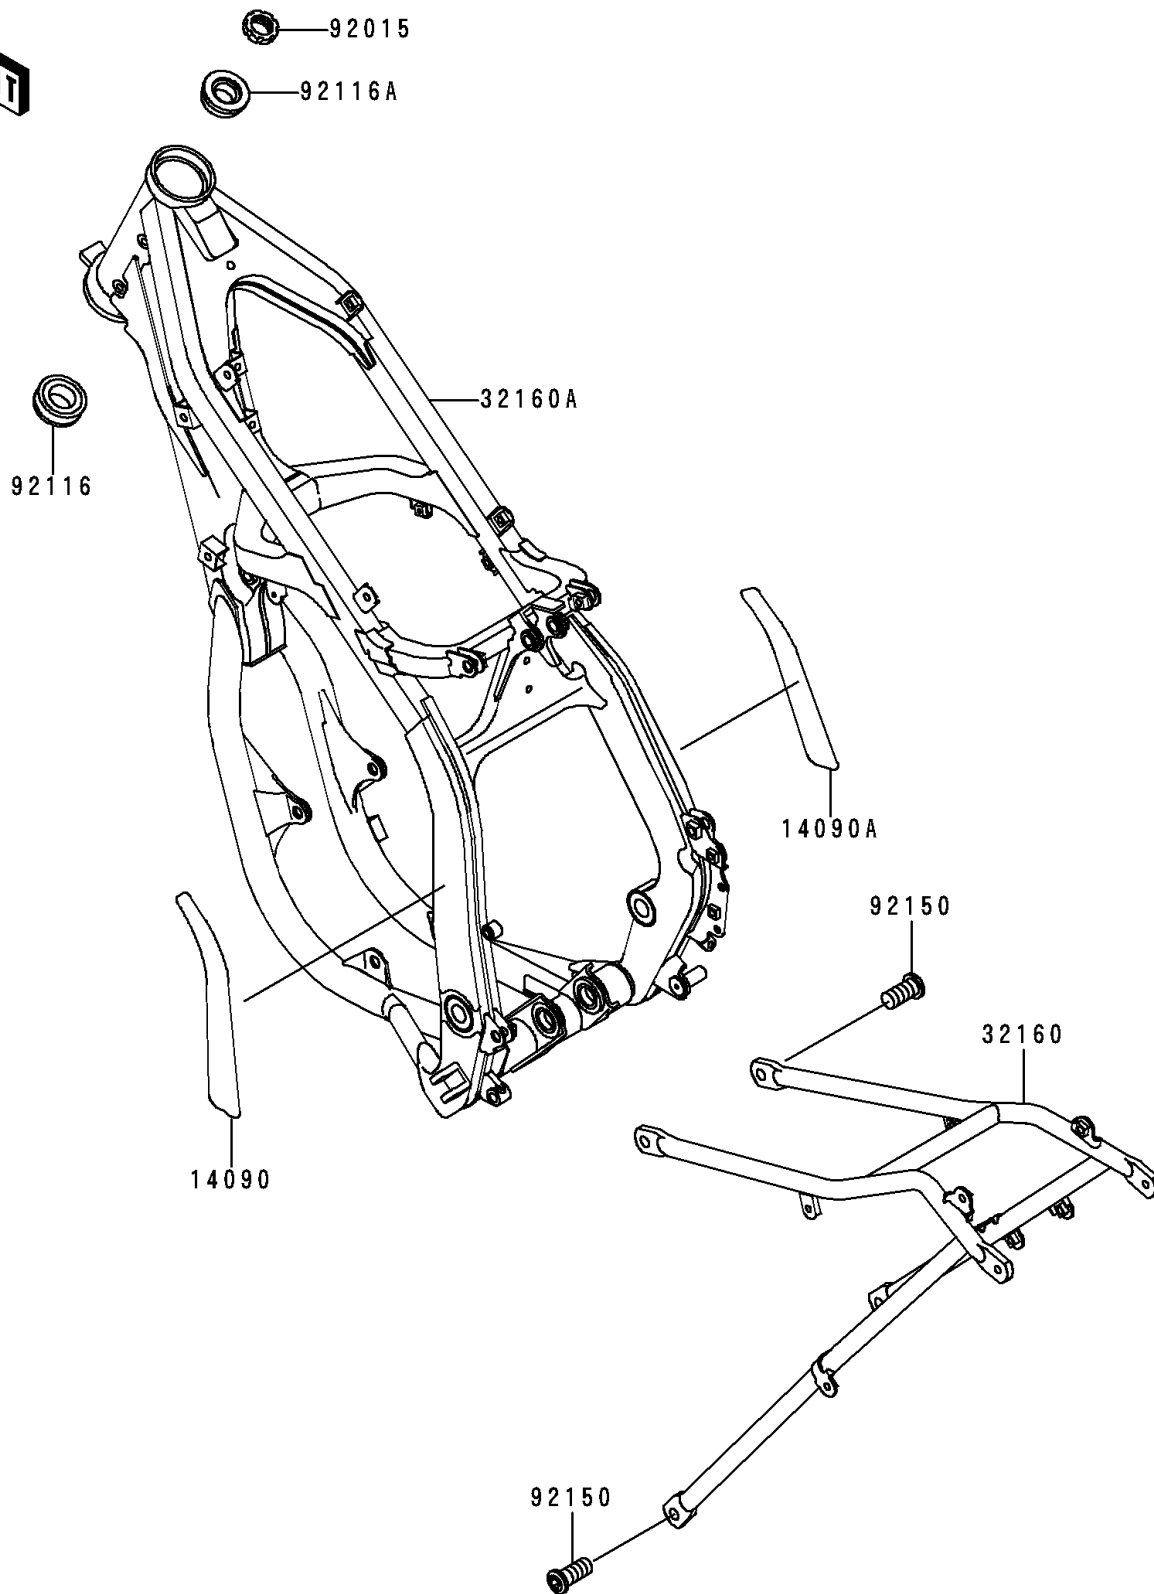

1998 KX250

PARTS DIAGRAM

Frame

Kawasaki

Let the Good Times Roll®

F 2120

1998 KX250

PARTS LIST

Frame

ITEM NAME

PART NUMBER

QUANTITY
