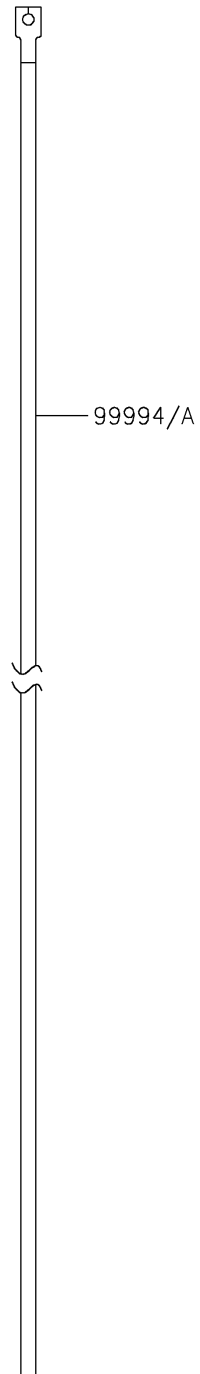

2020 Z H2

PARTS DIAGRAM

Accessory(Decals)

F2910H

2020 Z H2

PARTS LIST

Accessory(Decals)

ITEM NAME

PART NUMBER

QUANTITY
