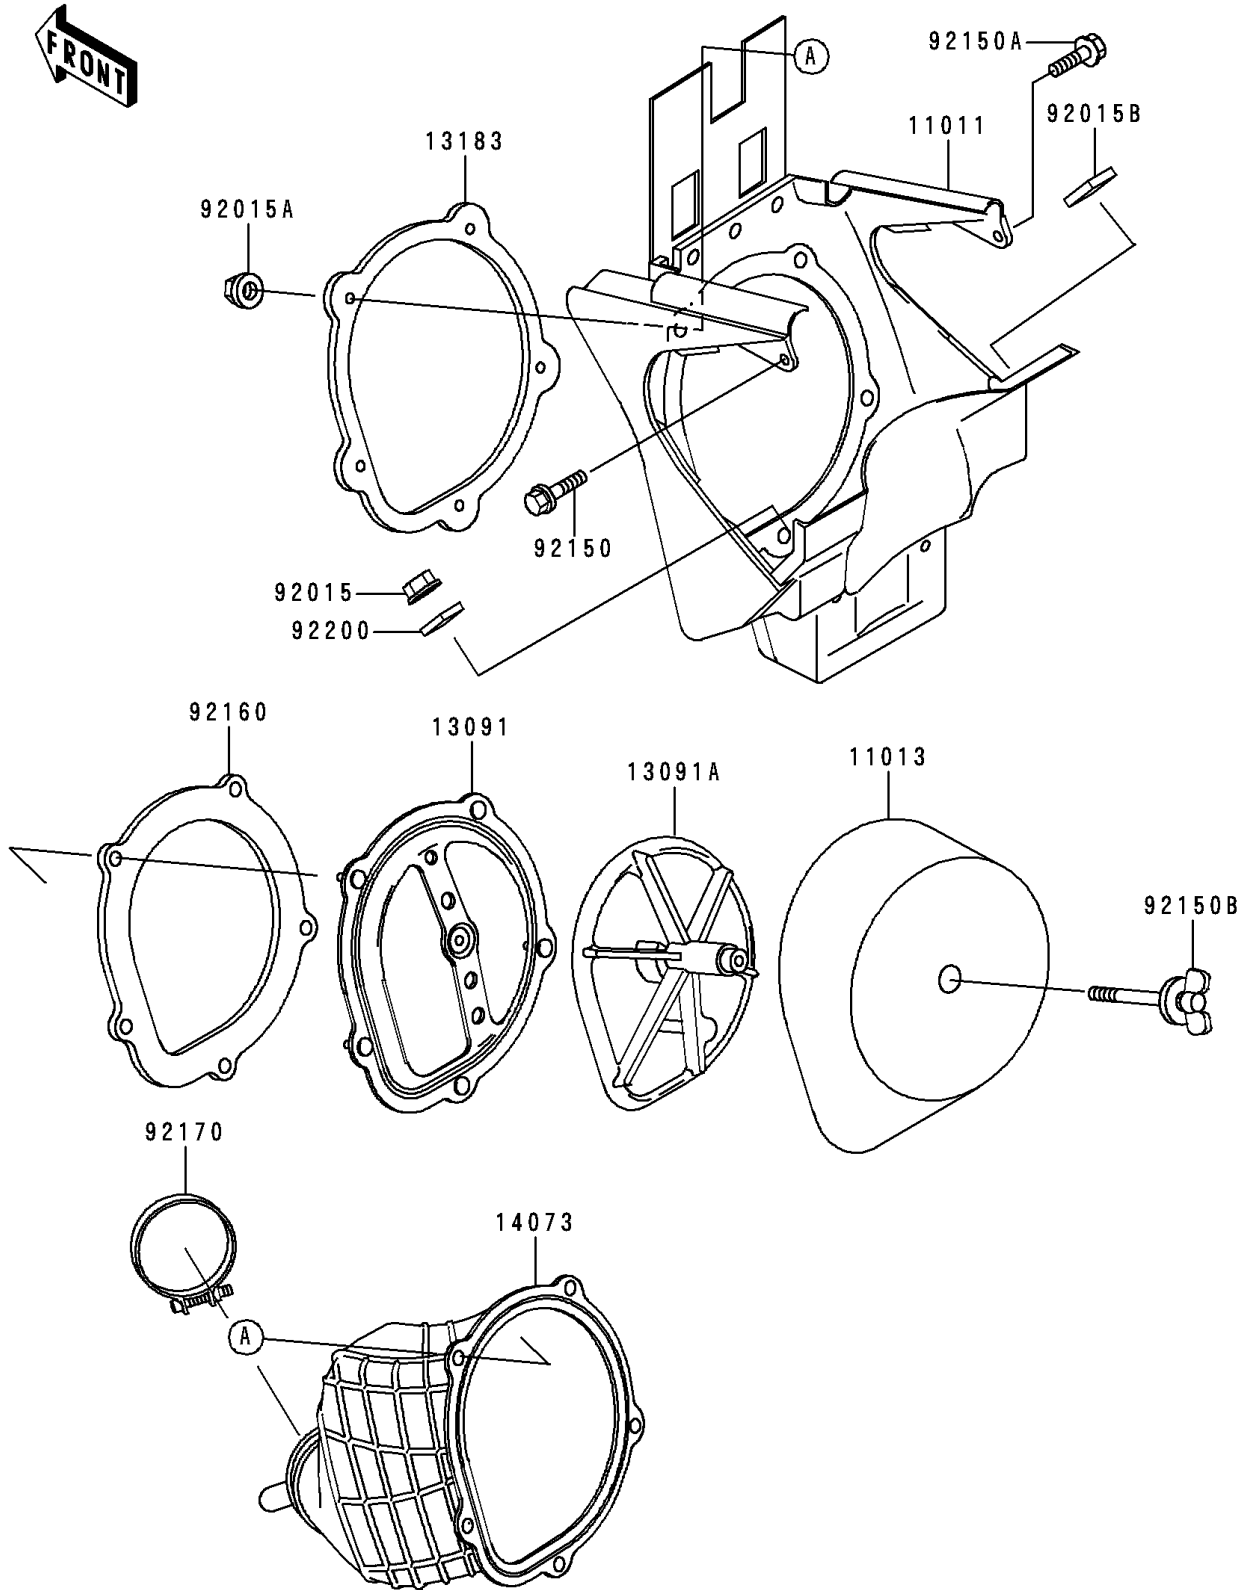

1998 KX250

PARTS DIAGRAM

Air Cleaner

E1130

1998 KX250

PARTS LIST

Air Cleaner

Kawasaki

Let the Good Times Roll®

ITEM NAME

PART NUMBER

QUANTITY
