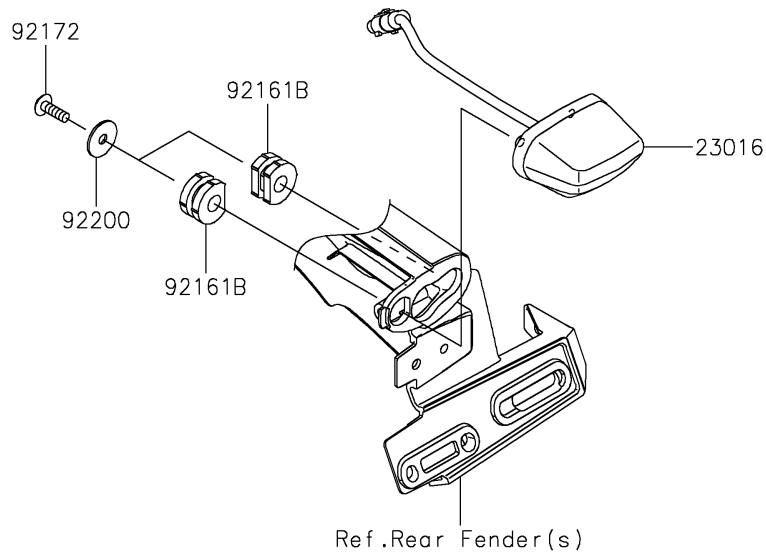

2020 Z H2

PARTS DIAGRAM

Taillight(s)

F2720

2020 Z H2

PARTS LIST

Taillight(s)

ITEM NAME	PART NUMBER	QUANTITY
BRACKET,TAIL LAMP (Ref # 11057)	11057-0247	1
LAMP-ASSY,LICENSE,LED (Ref # 23016)	23016-0639	1
LAMP-TAIL (Ref # 23025)	23025-0361	1
WASHER,5.2X16X1.2 (Ref # 92022)	92022-263	2
COLLAR,5.6X8X11.2 (Ref # 92152)	92152-1562	2
BOLT,FLANGED,5X25 (Ref # 92154)	92154-2682	2
DAMPER (Ref # 92161)	92161-0317	2
DAMPER (Ref # 92161A)	92161-0365	1
DAMPER (Ref # 92161B)	92161-0776	2
SCREW,TAPPING,5X16 (Ref # 92172)	92172-0175	2
SCREW,TAPPING,5X10 (Ref # 92172A)	92172-0262	2
WASHER,5.5X20X1.2 (Ref # 92200)	92200-0284	2
NUT,PLATE,5MM (Ref # 92210)	92210-0935	2