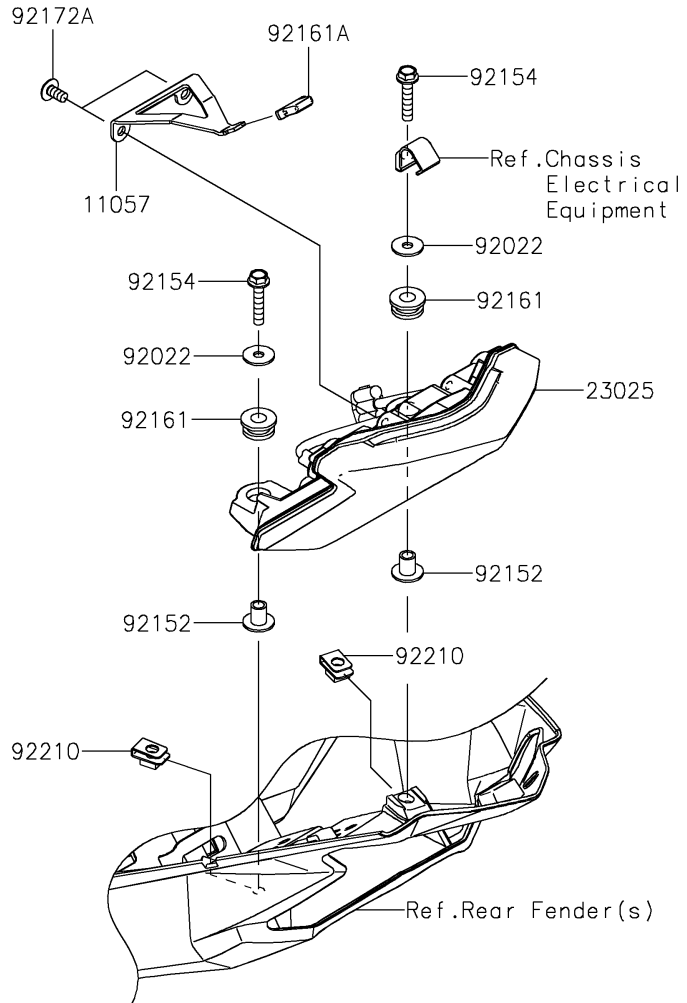

2020 Z H2

PARTS DIAGRAM

Taillight(s)

F2720

2020 Z H2

PARTS LIST

Taillight(s)

ITEM NAME	PART NUMBER	QUANTITY
BRACKET,TAIL LAMP (Ref # 11057)	11057-0247	1
LAMP-ASSY,LICENSE,LED (Ref # 23016)	23016-0639	1
LAMP-TAIL (Ref # 23025)	23025-0361	1
WASHER,5.2X16X1.2 (Ref # 92022)	92022-263	2
COLLAR,5.6X8X11.2 (Ref # 92152)	92152-1562	2
BOLT,FLANGED,5X25 (Ref # 92154)	92154-2682	2
DAMPER (Ref # 92161)	92161-0317	2
DAMPER (Ref # 92161A)	92161-0365	1
DAMPER (Ref # 92161B)	92161-0776	2
SCREW,TAPPING,5X16 (Ref # 92172)	92172-0175	2
SCREW,TAPPING,5X10 (Ref # 92172A)	92172-0262	2
WASHER,5.5X20X1.2 (Ref # 92200)	92200-0284	2
NUT,PLATE,5MM (Ref # 92210)	92210-0935	2