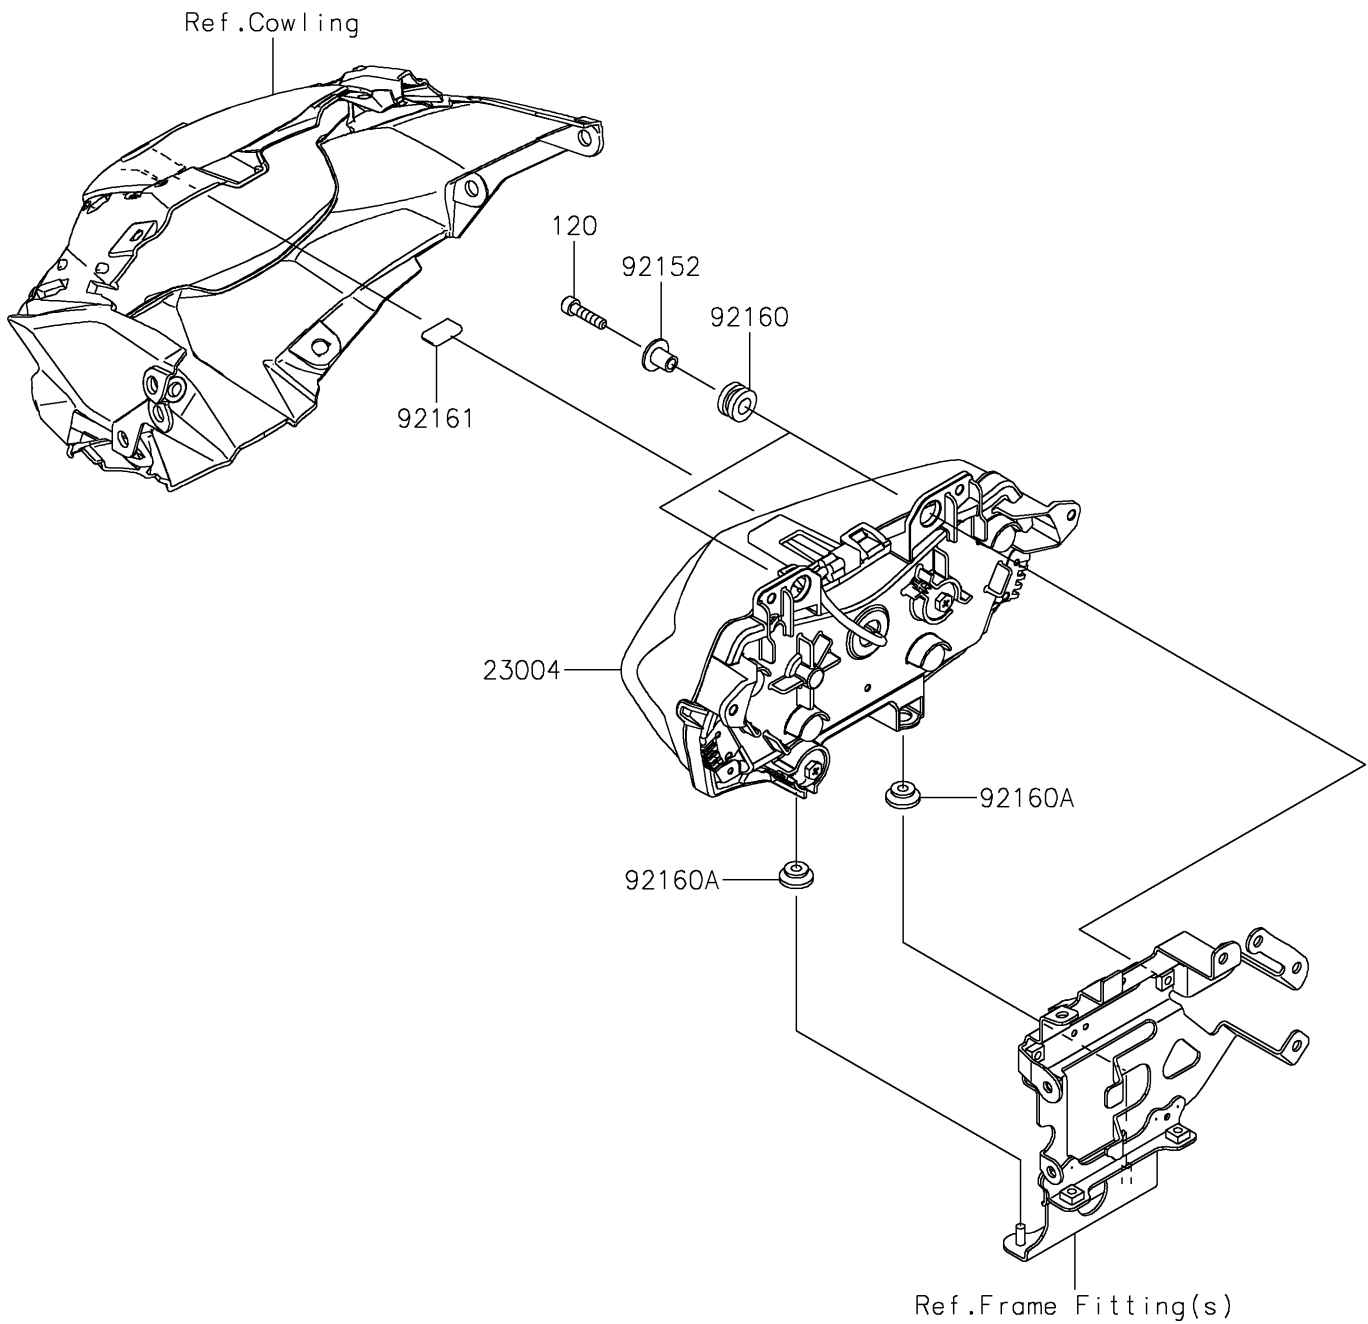

2020 Z H2

PARTS DIAGRAM

Headlight(s)

F2710

2020 Z H2

PARTS LIST

Headlight(s)

Kawasaki

Let the Good Times Roll®

ITEM NAME

PART NUMBER

QUANTITY
