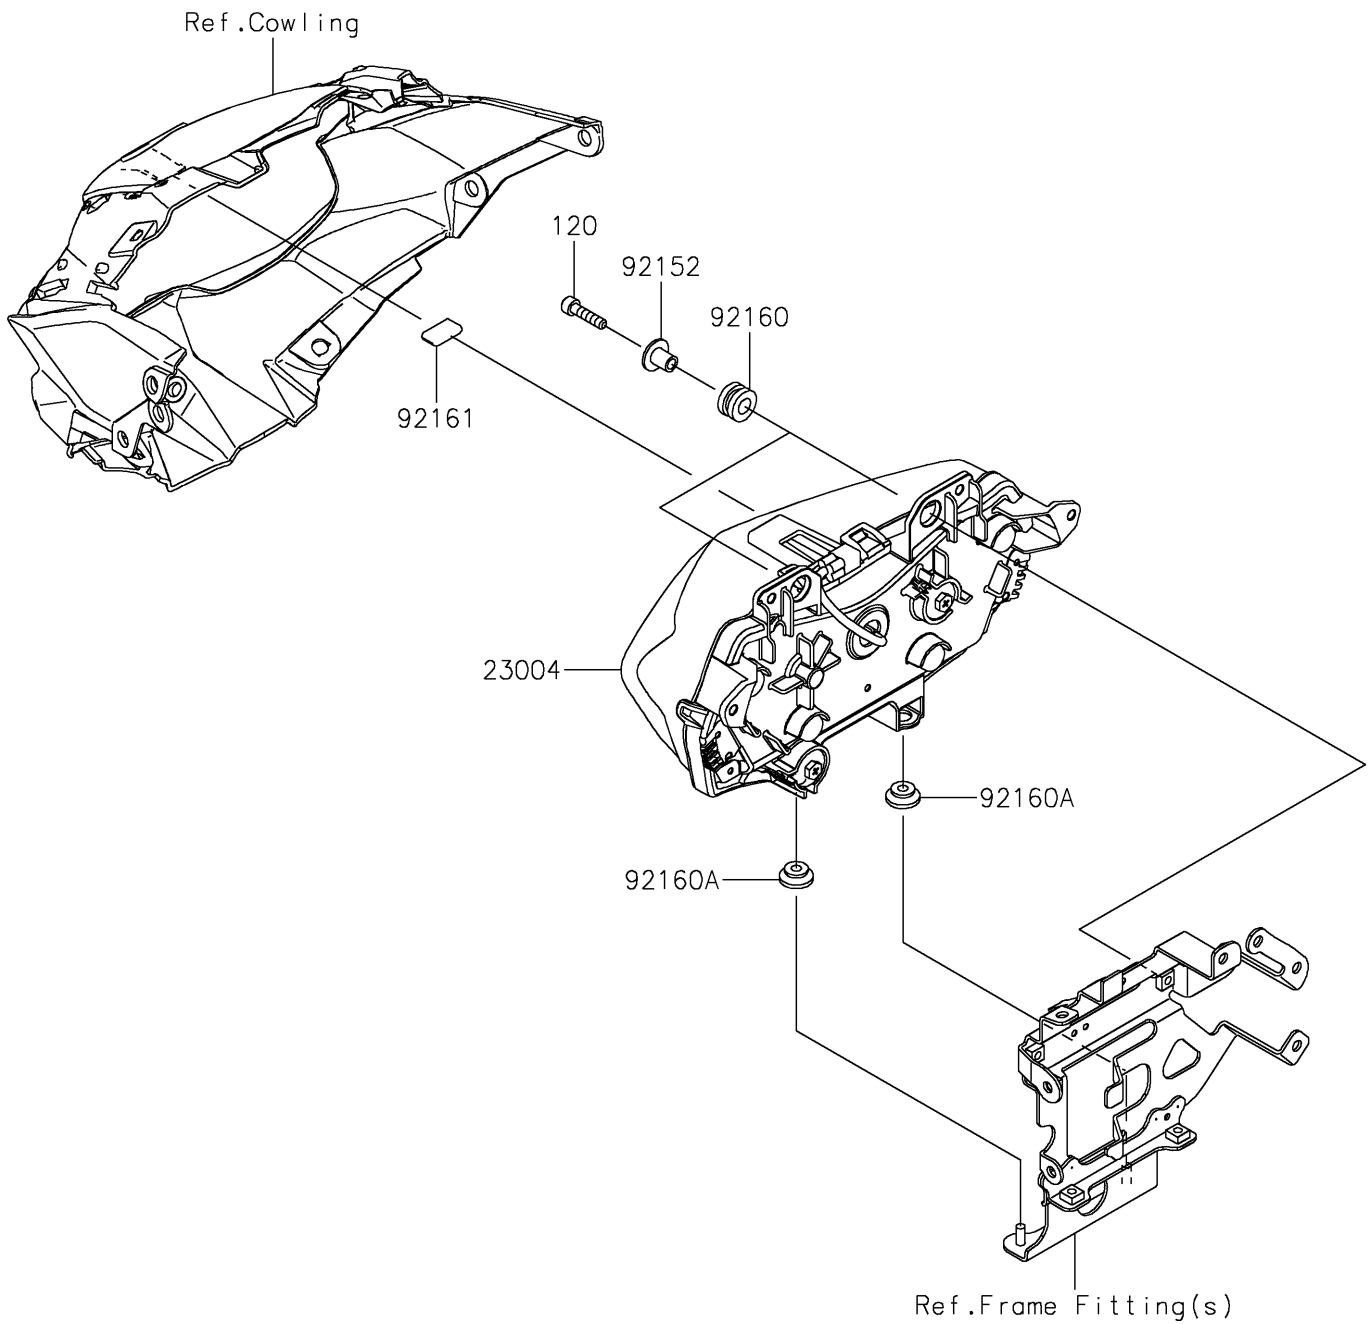

2020 Z H2

PARTS DIAGRAM

Headlight(s)

F2710

2020 Z H2

PARTS LIST

Headlight(s)

ITEM NAME	PART NUMBER	QUANTITY
BOLT-SOCKET,6X25 (Ref # 120)	120CA0625	2
LAMP-HEAD,LED (Ref # 23004)	23004-0414	1
COLLAR (Ref # 92152)	92152-0666	2
DAMPER,10X20X12 (Ref # 92160)	92160-1167	2
DAMPER (Ref # 92160A)	92160-1613	2
DAMPER,12X23 (Ref # 92161)	92161-1367	1