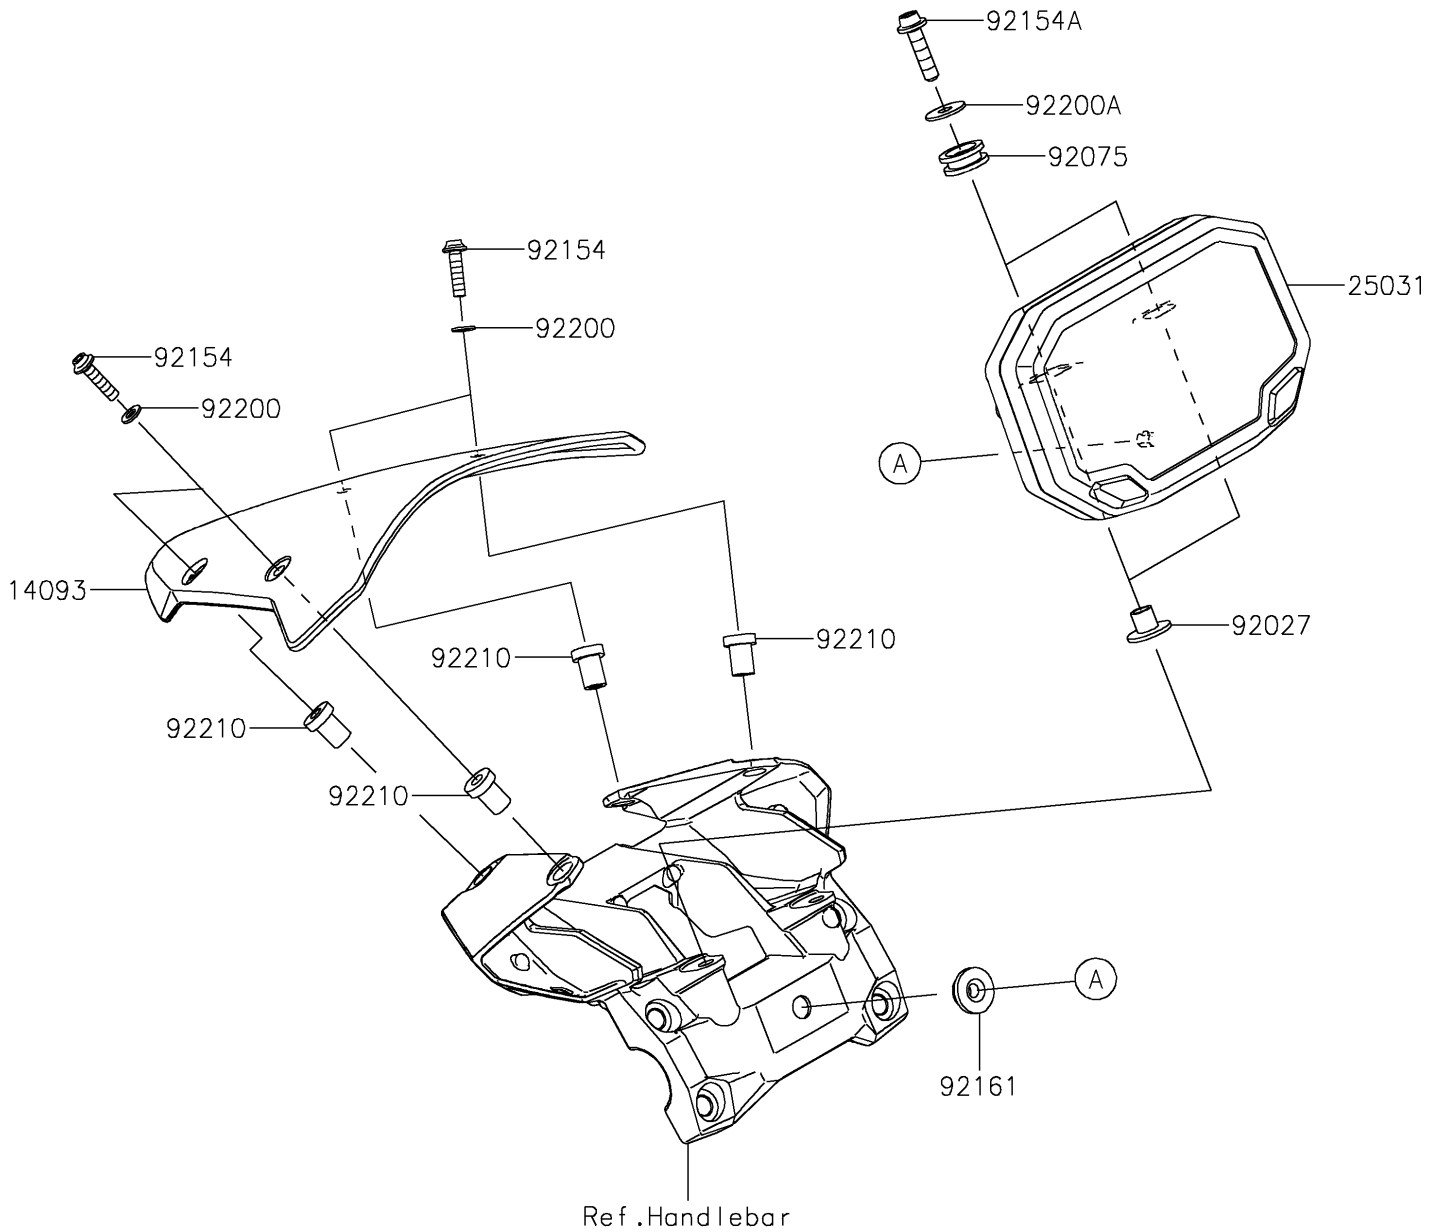

2020 Z H2

PARTS DIAGRAM

Meter(s)

F2530

2020 Z H2

PARTS LIST

Meter(s)

Kawasaki

Let the Good Times Roll®

ITEM NAME

PART NUMBER

QUANTITY
