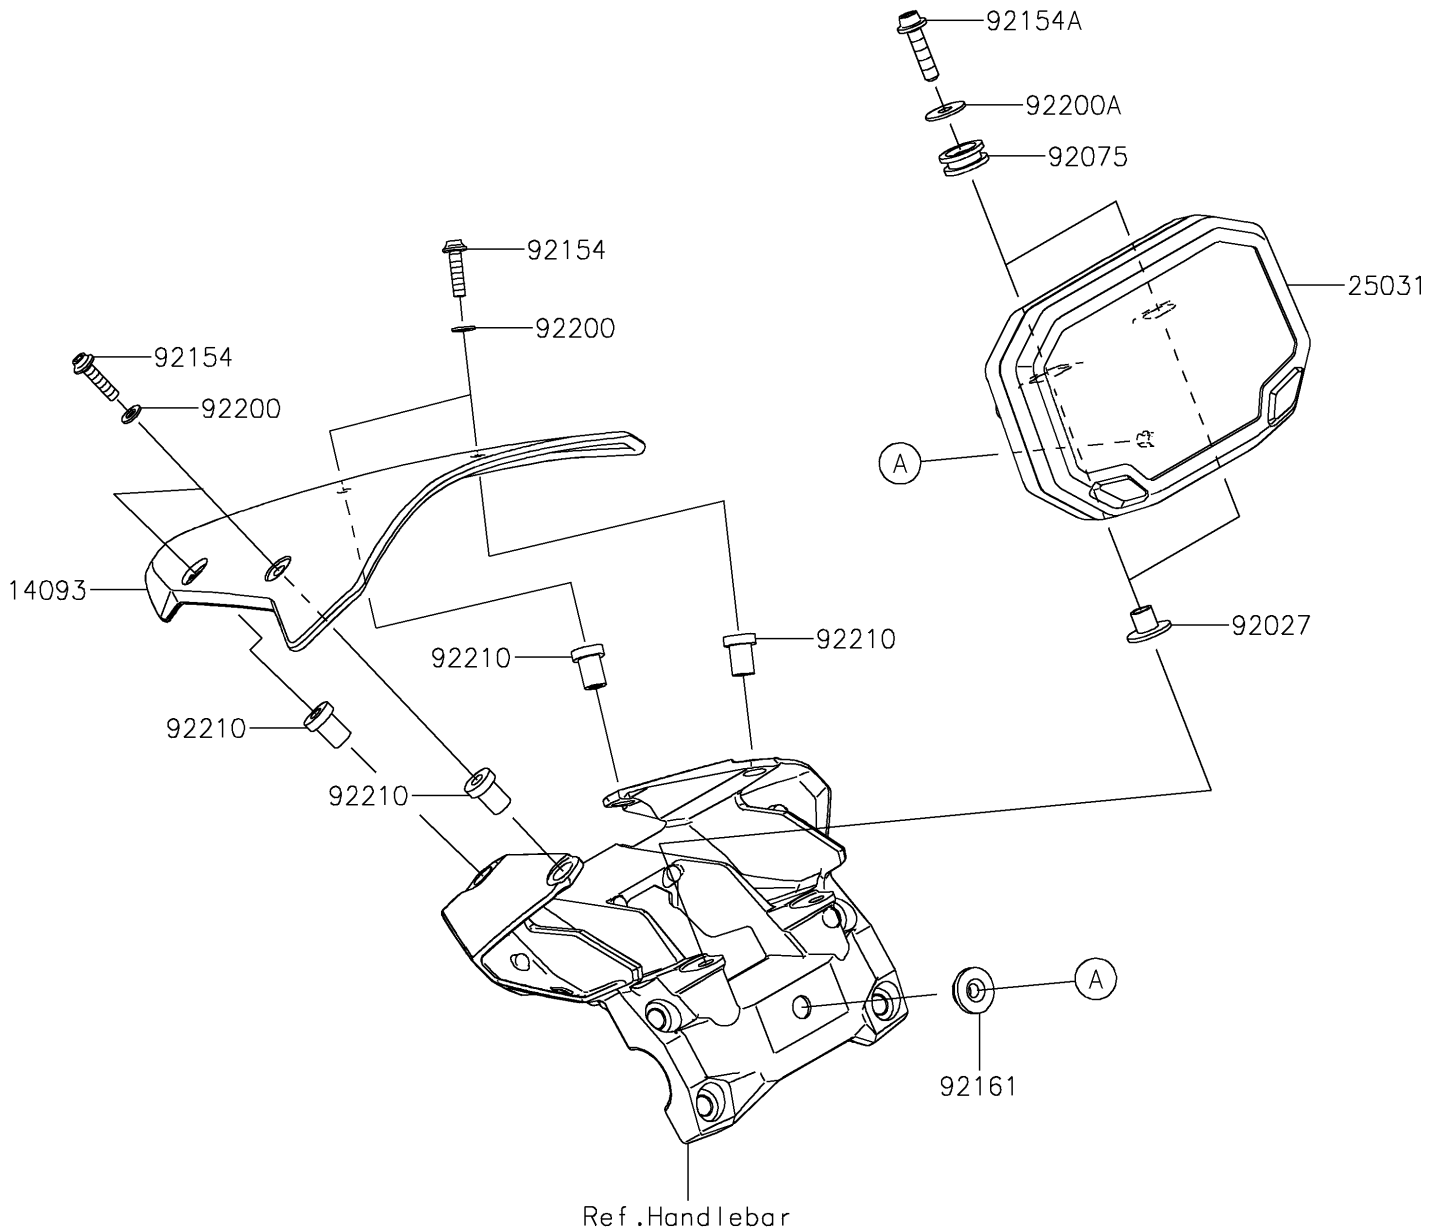

2020 Z H2

PARTS DIAGRAM

Meter(s)

F2530

2020 Z H2

PARTS LIST

Meter(s)

ITEM NAME	PART NUMBER	QUANTITY
COVER,METER (Ref # 14093)	14093-0970	1
METER-ASSY,TFT DISPLAY (Ref # 25031)	25031-0892	1
COLLAR,L=11.1 (Ref # 92027)	92027-194	2
DAMPER (Ref # 92075)	92075-1634	2
BOLT,SOCKET,5X20 (Ref # 92154)	92154-0919	4
BOLT,SOCKET,6X25 (Ref # 92154A)	92154-2826	2
DAMPER,6X20X7.5 (Ref # 92161)	92161-1937	1
WASHER,5.2X10X1.0 (Ref # 92200)	92200-1820	4
WASHER,6.2X18X1.2 (Ref # 92200A)	92200-1889	2
NUT,5MM (Ref # 92210)	92210-0001	4