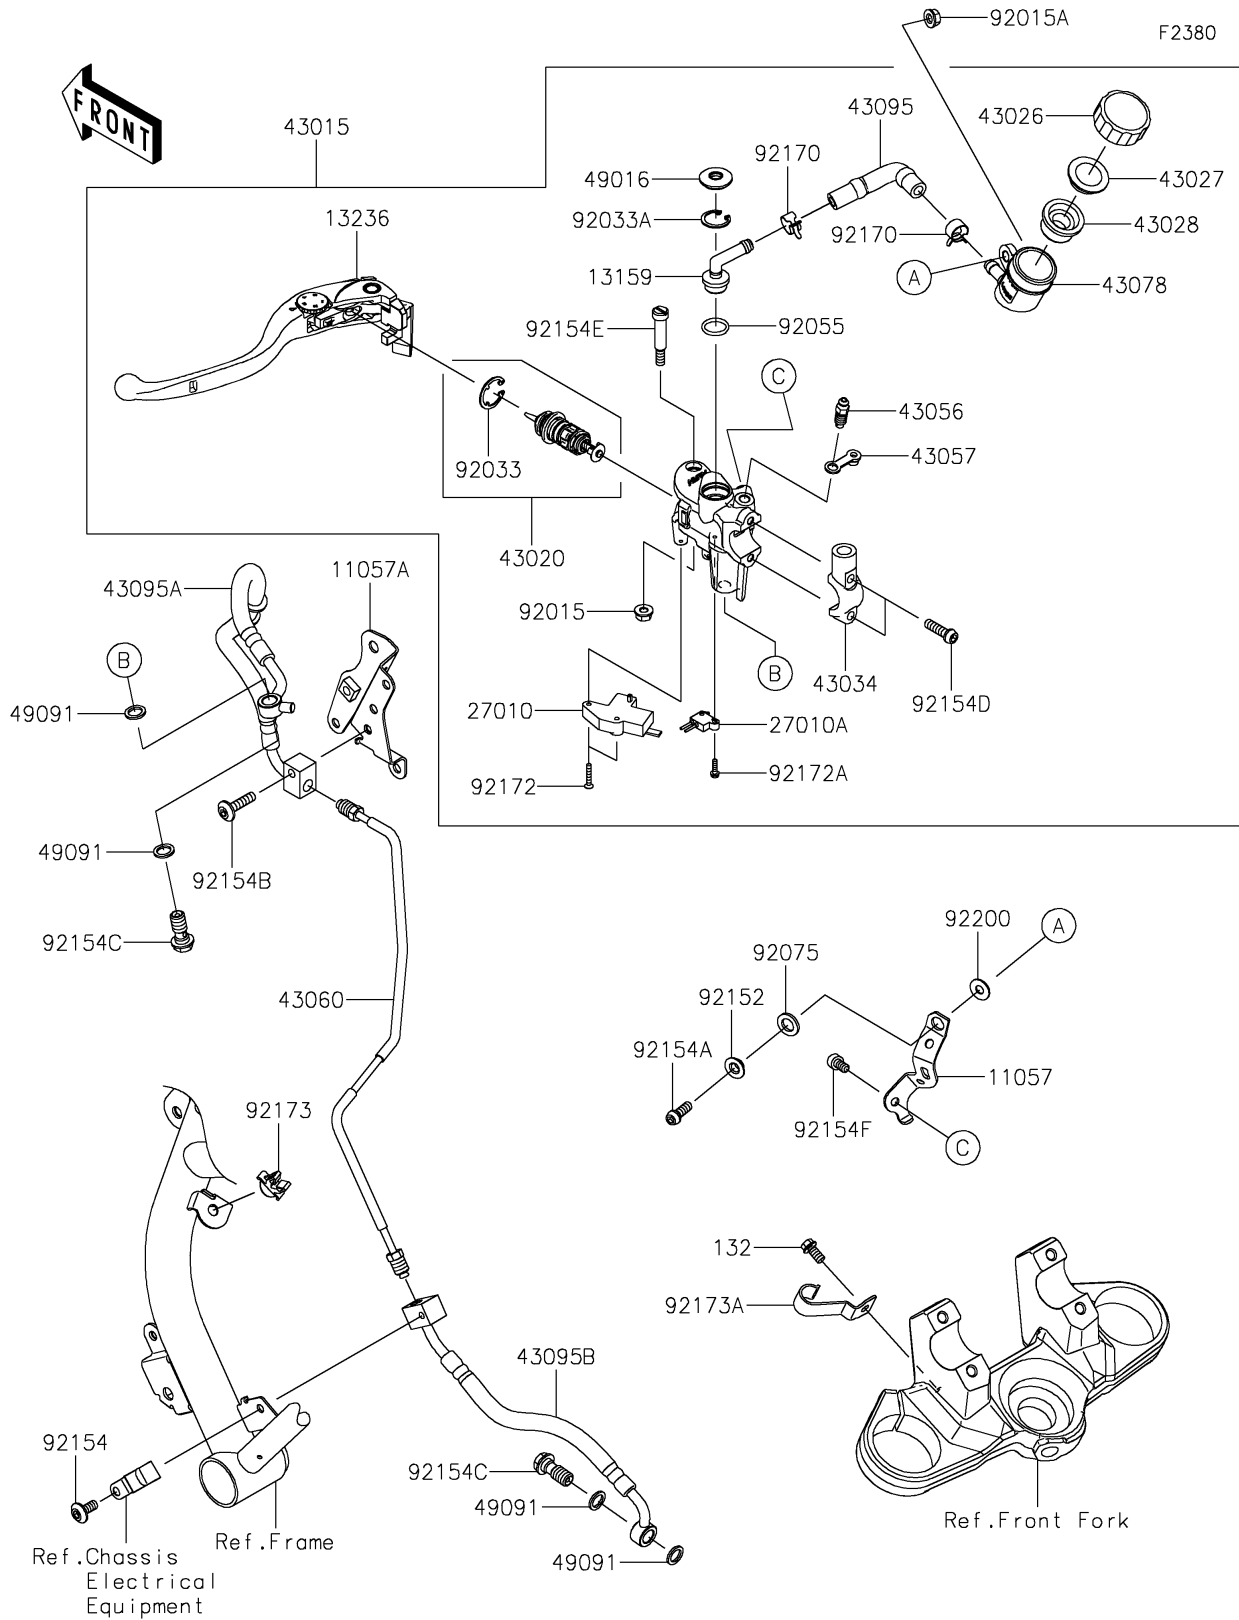

2020 Z H2

PARTS DIAGRAM

Clutch Master Cylinder

2020 Z H2

PARTS LIST

Clutch Master Cylinder

ITEM NAME

PART NUMBER

QUANTITY
