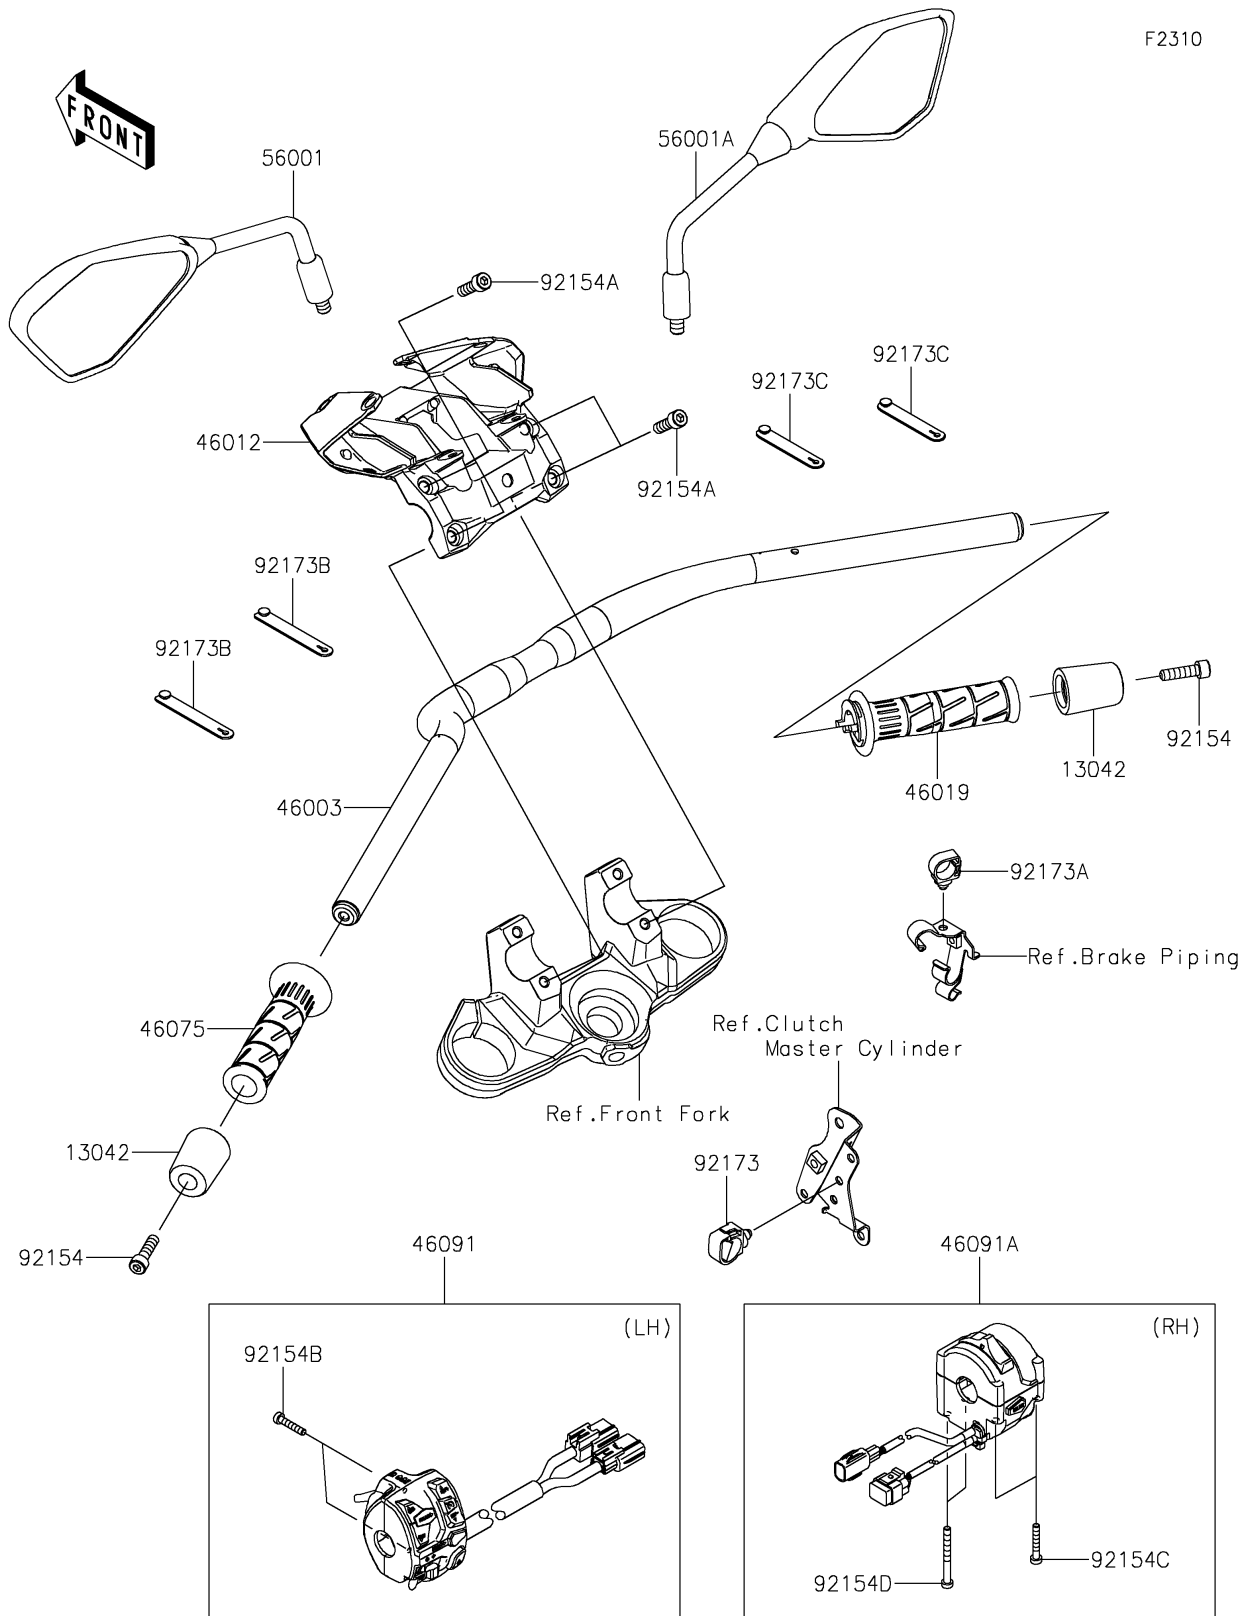

2020 Z H2

PARTS DIAGRAM

Handlebar

F2310

2020 Z H2

PARTS LIST

Handlebar

Kawasaki

Let the Good Times Roll®

ITEM NAME

PART NUMBER

QUANTITY
