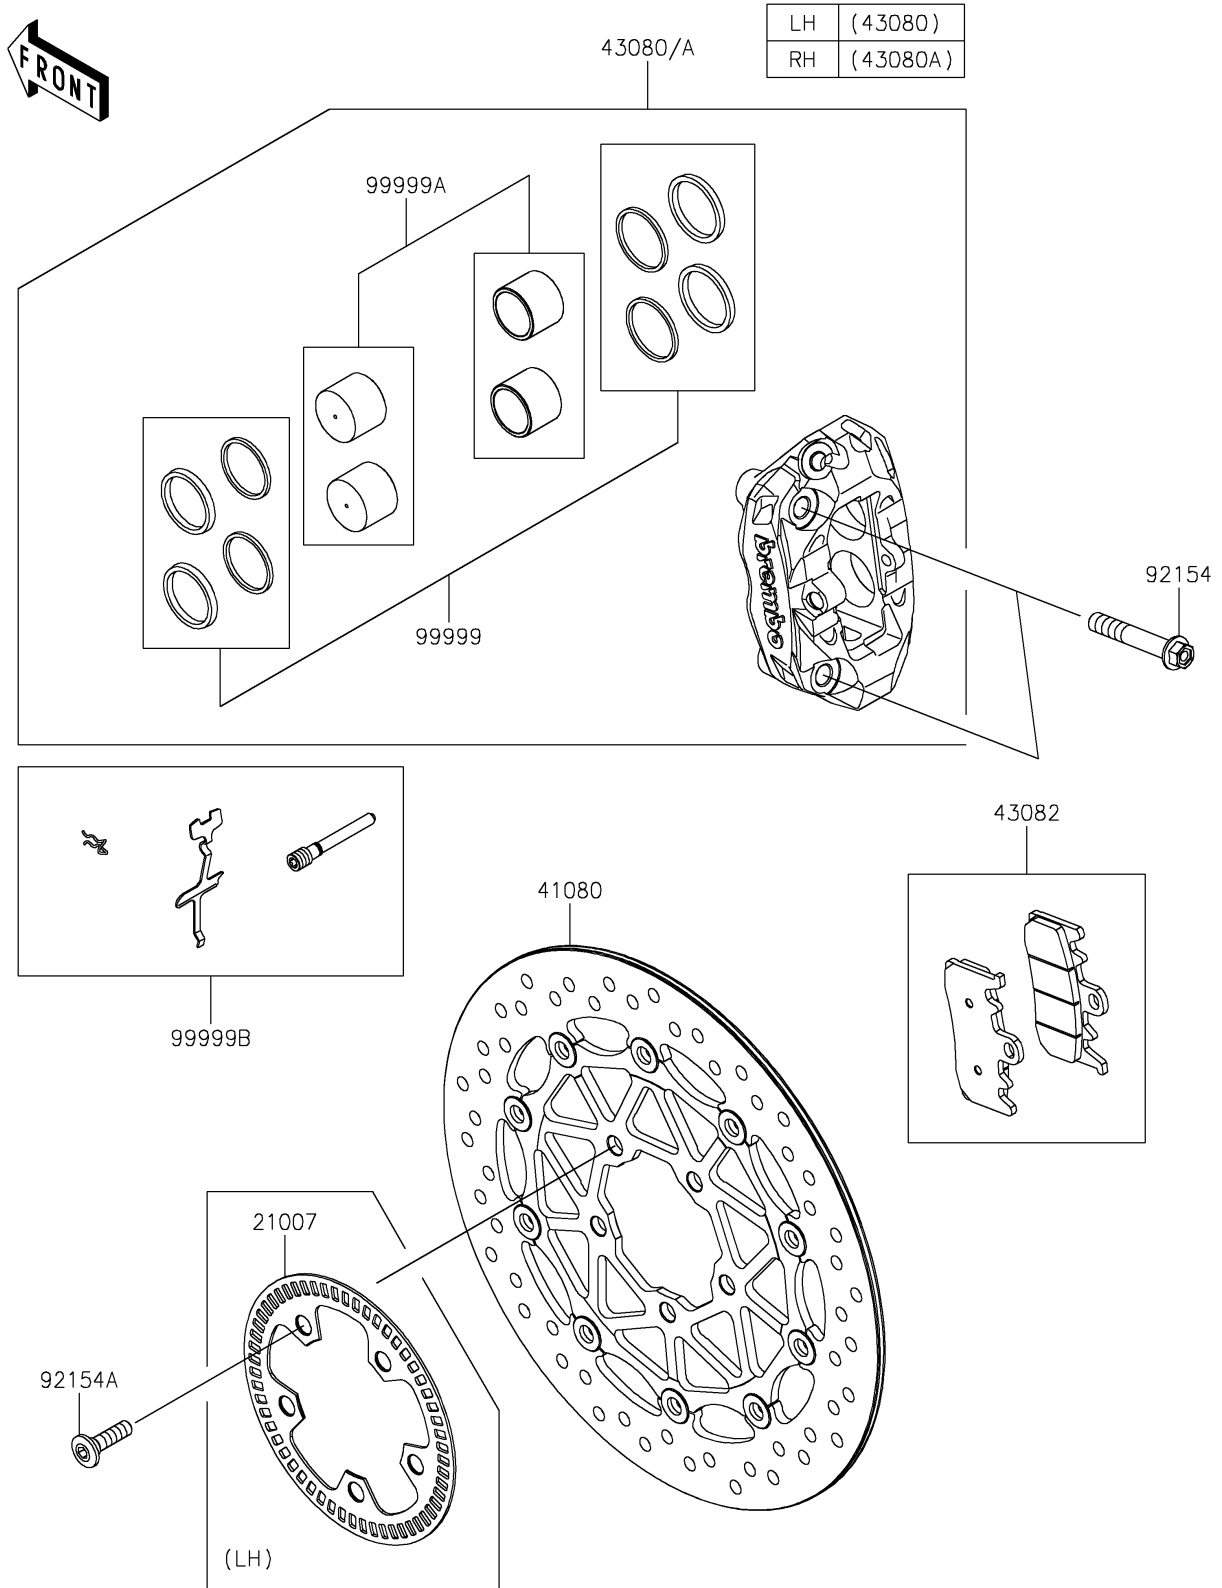

2020 Z H2

PARTS DIAGRAM

Front Brake

F2292

2020 Z H2

PARTS LIST

Front Brake

Kawasaki

Let the Good Times Roll®

ITEM NAME

PART NUMBER

QUANTITY
