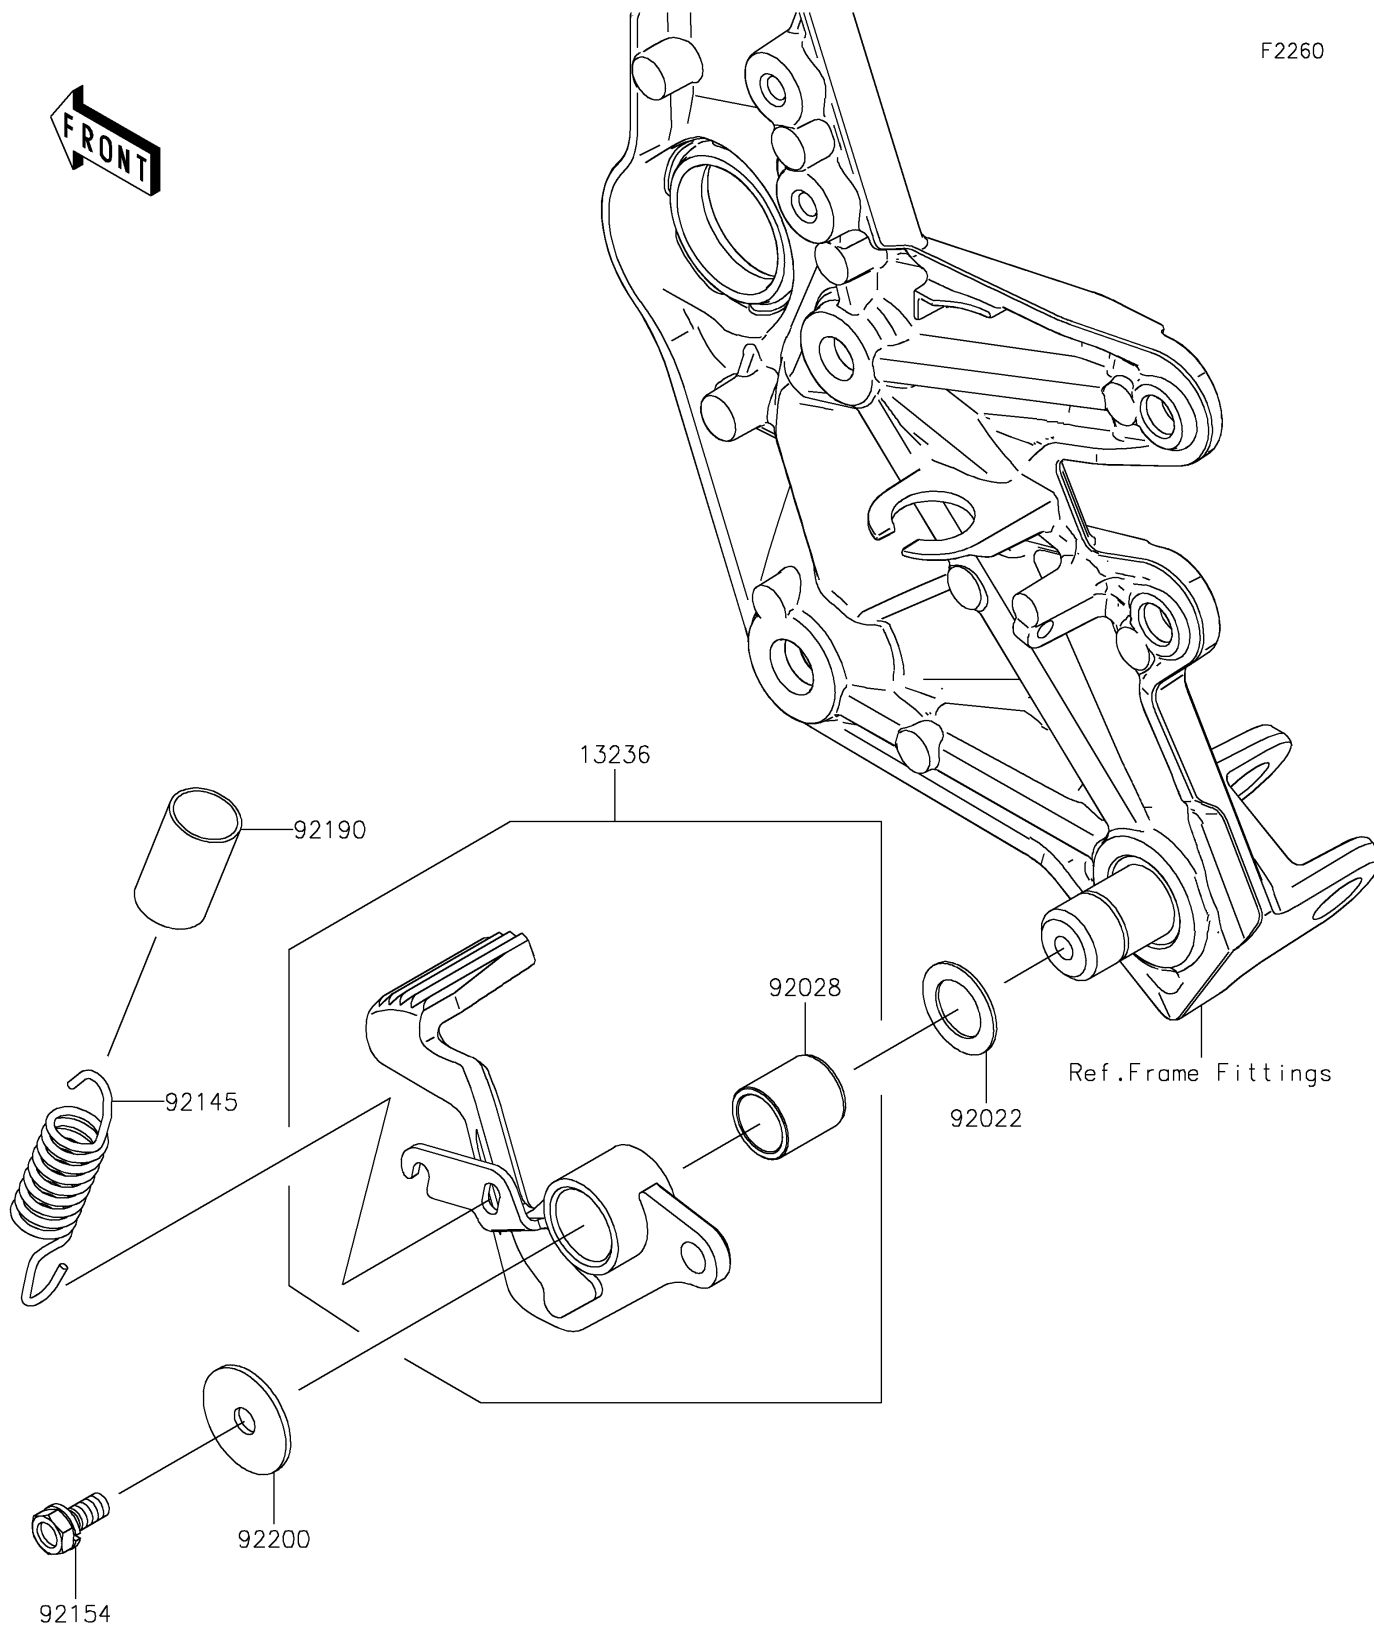

2020 Z H2

PARTS DIAGRAM

Brake Pedal/Torque Link

Kawasaki

Let the Good Times Roll®

F2260

2020 Z H2

PARTS LIST

Brake Pedal/Torque Link

ITEM NAME

PART NUMBER

QUANTITY
