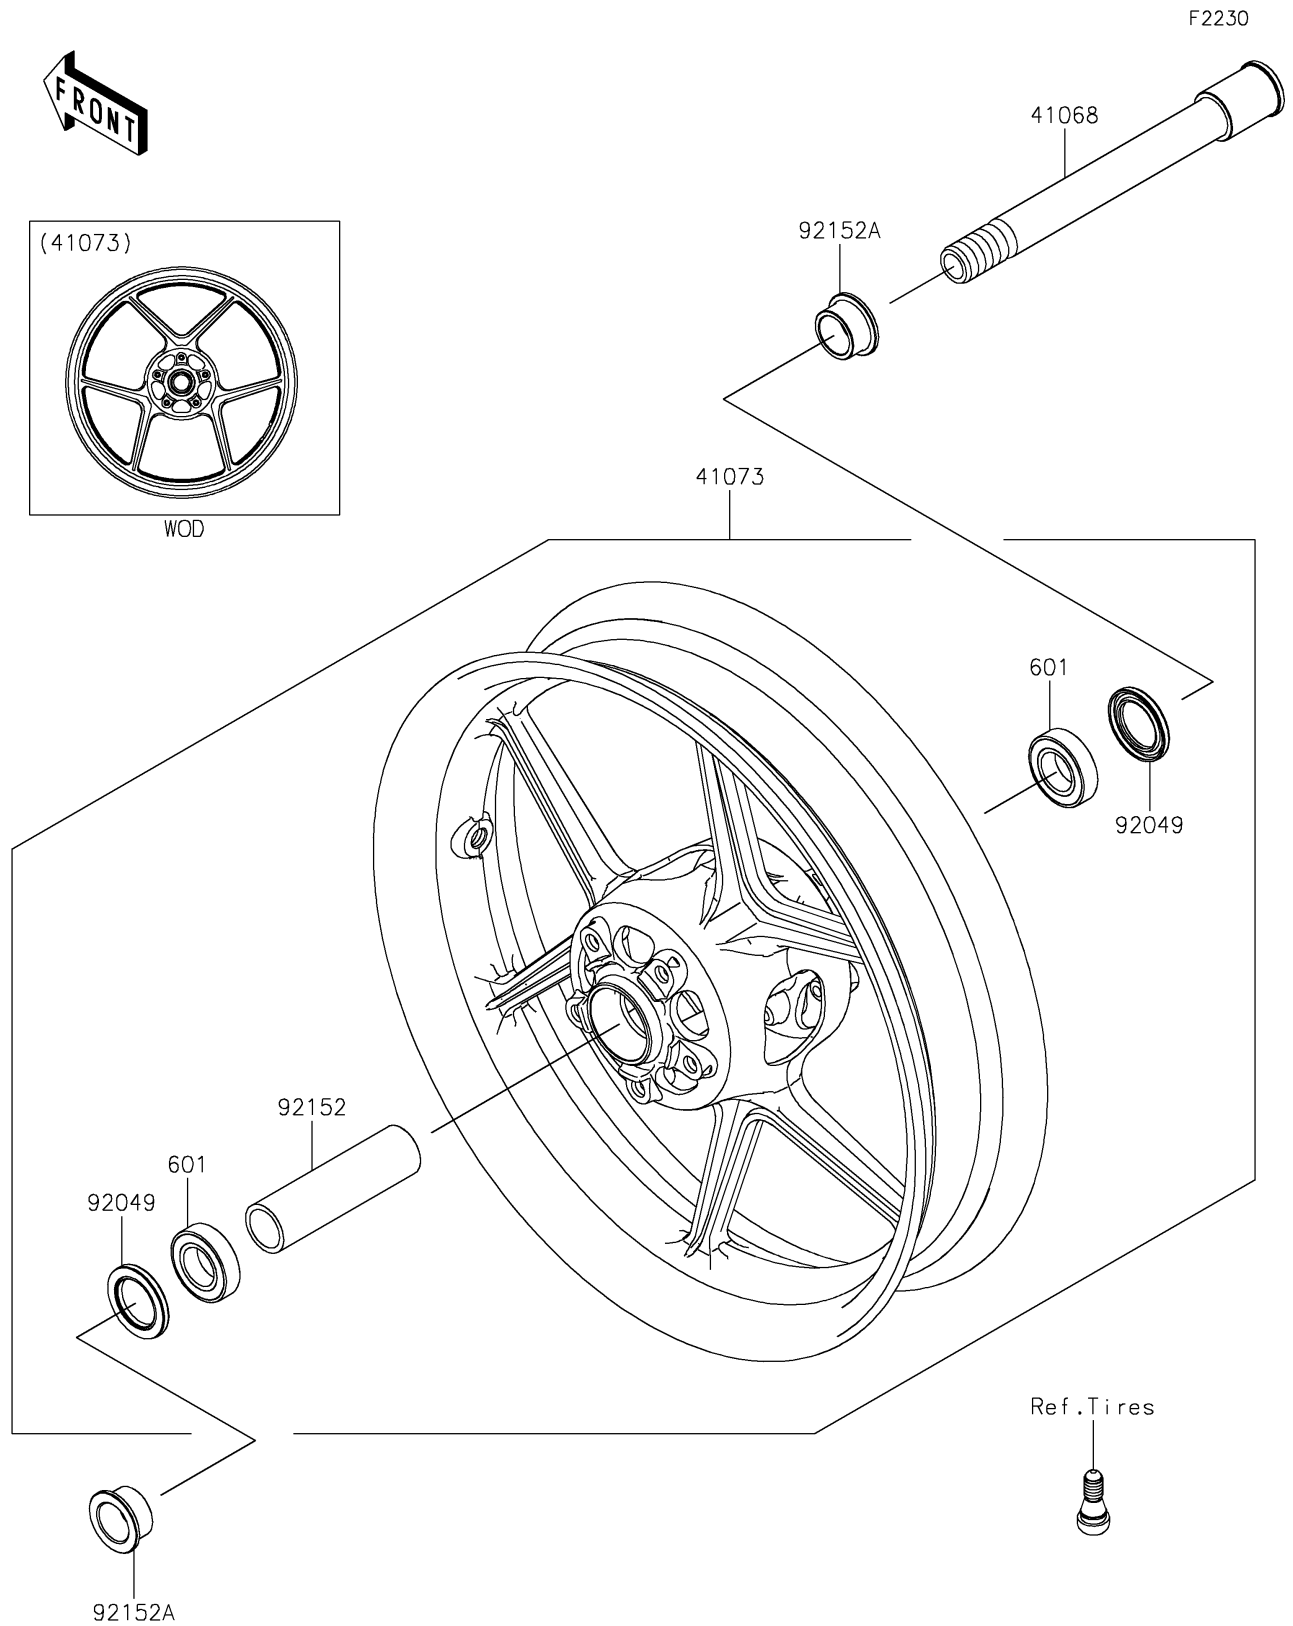

2020 Z H2

PARTS DIAGRAM

Front Wheel

2020 Z H2

PARTS LIST

Front Wheel

ITEM NAME	PART NUMBER	QUANTITY
AXLE,FR (Ref # 41068)	41068-0654	1
WHEEL-ASSY,FR,G.BLACK (Ref # 41073)	41073-0728-18F	1
BEARING-BALL,#6005UU (Ref # 601)	601B6005UU	2
SEAL-OIL,BJN-C2 32X47X5 (Ref # 92049)	92049-0050	2
COLLAR,FR HUB,L=115 (Ref # 92152)	92152-0242	1
COLLAR,FR AXLE,L=18 (Ref # 92152A)	92152-2638	2