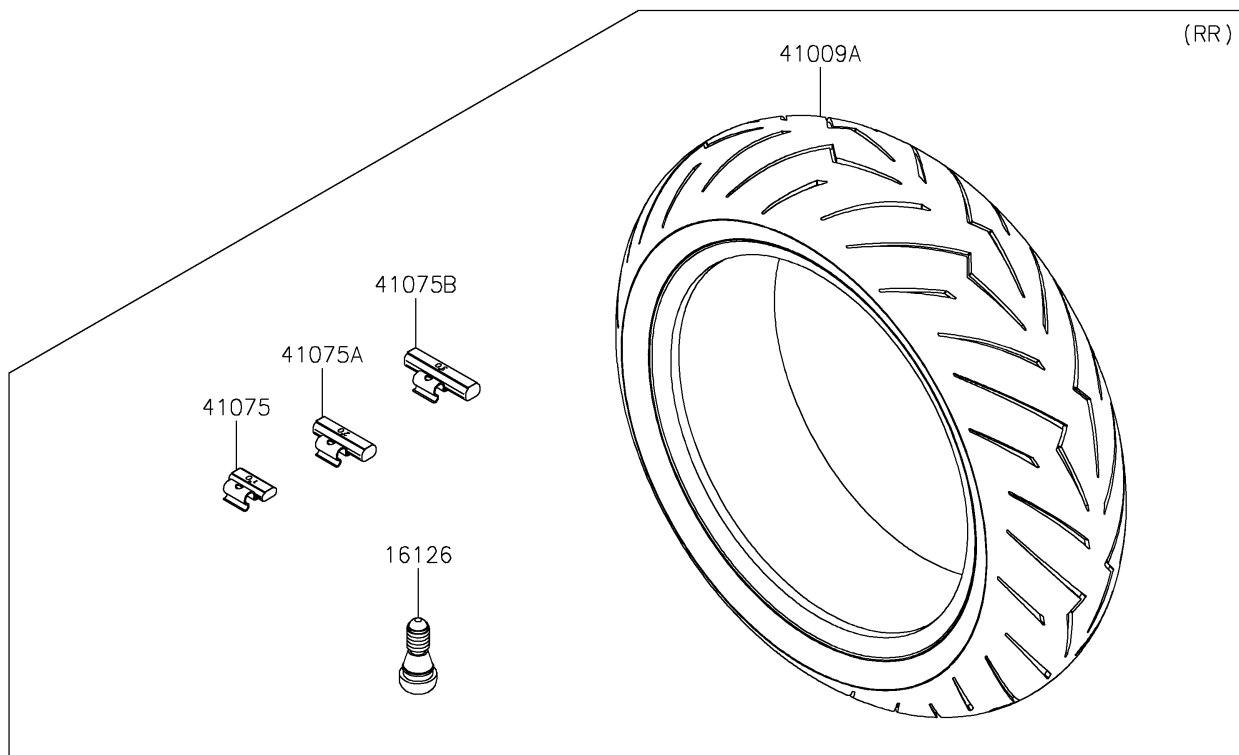

2020 Z H2

PARTS DIAGRAM

Tires

F2210