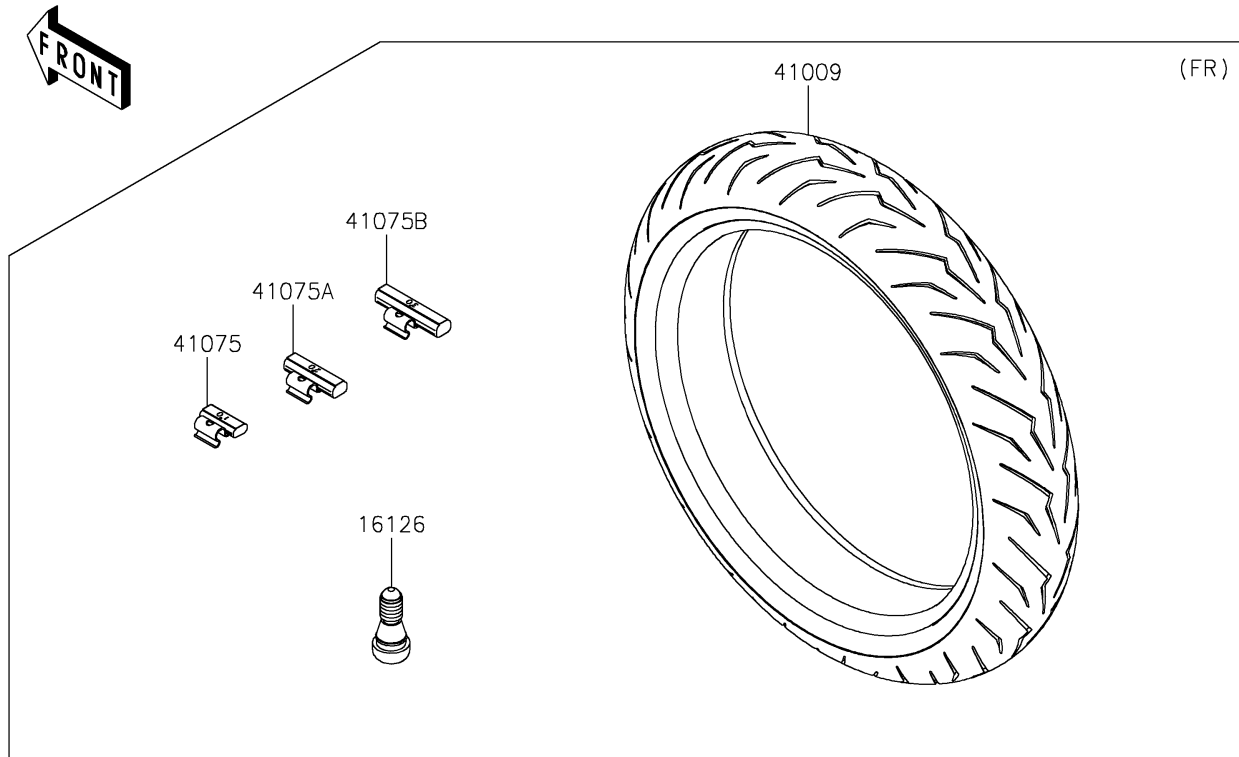

## PARTS DIAGRAM

### Tires

F2210

## PARTS LIST

### Tires

ITEM NAME	PART NUMBER	QUANTITY
VALVE,TIRE (Ref # 16126)	16126-1140	2
TIRE,FR,120/70ZR17(58W),DR3 (Ref # 41009)	41009-0843	1
TIRE,RR,190/55ZR17(75W),DR3 (Ref # 41009A)	41009-0844	1
BALANCER-WHEEL,10G,SILVER (Ref # 41075)	41075-0007	AR
BALANCER-WHEEL,20G,SILVER (Ref # 41075A)	41075-0008	AR
BALANCER-WHEEL,30G,SILVER (Ref # 41075B)	41075-0009	AR