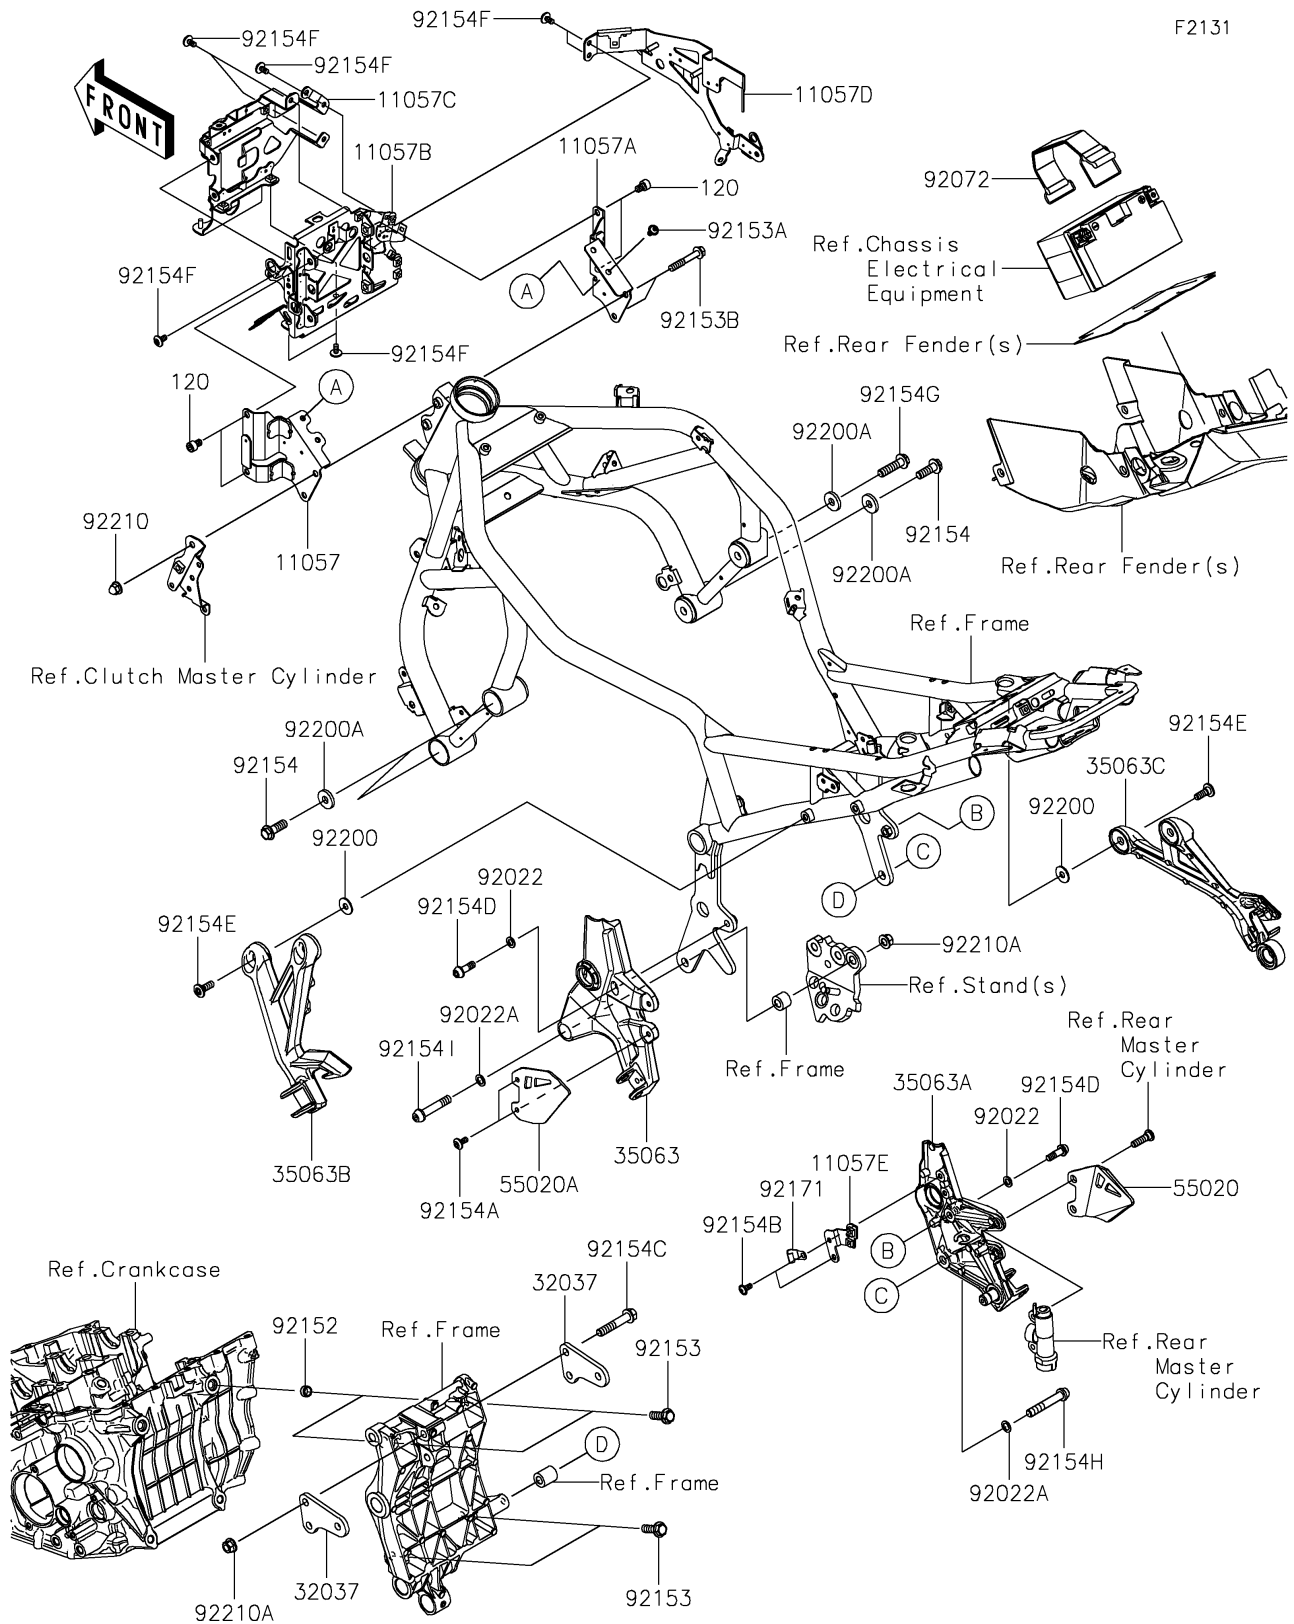

2020 Z H2

PARTS DIAGRAM

Frame Fittings