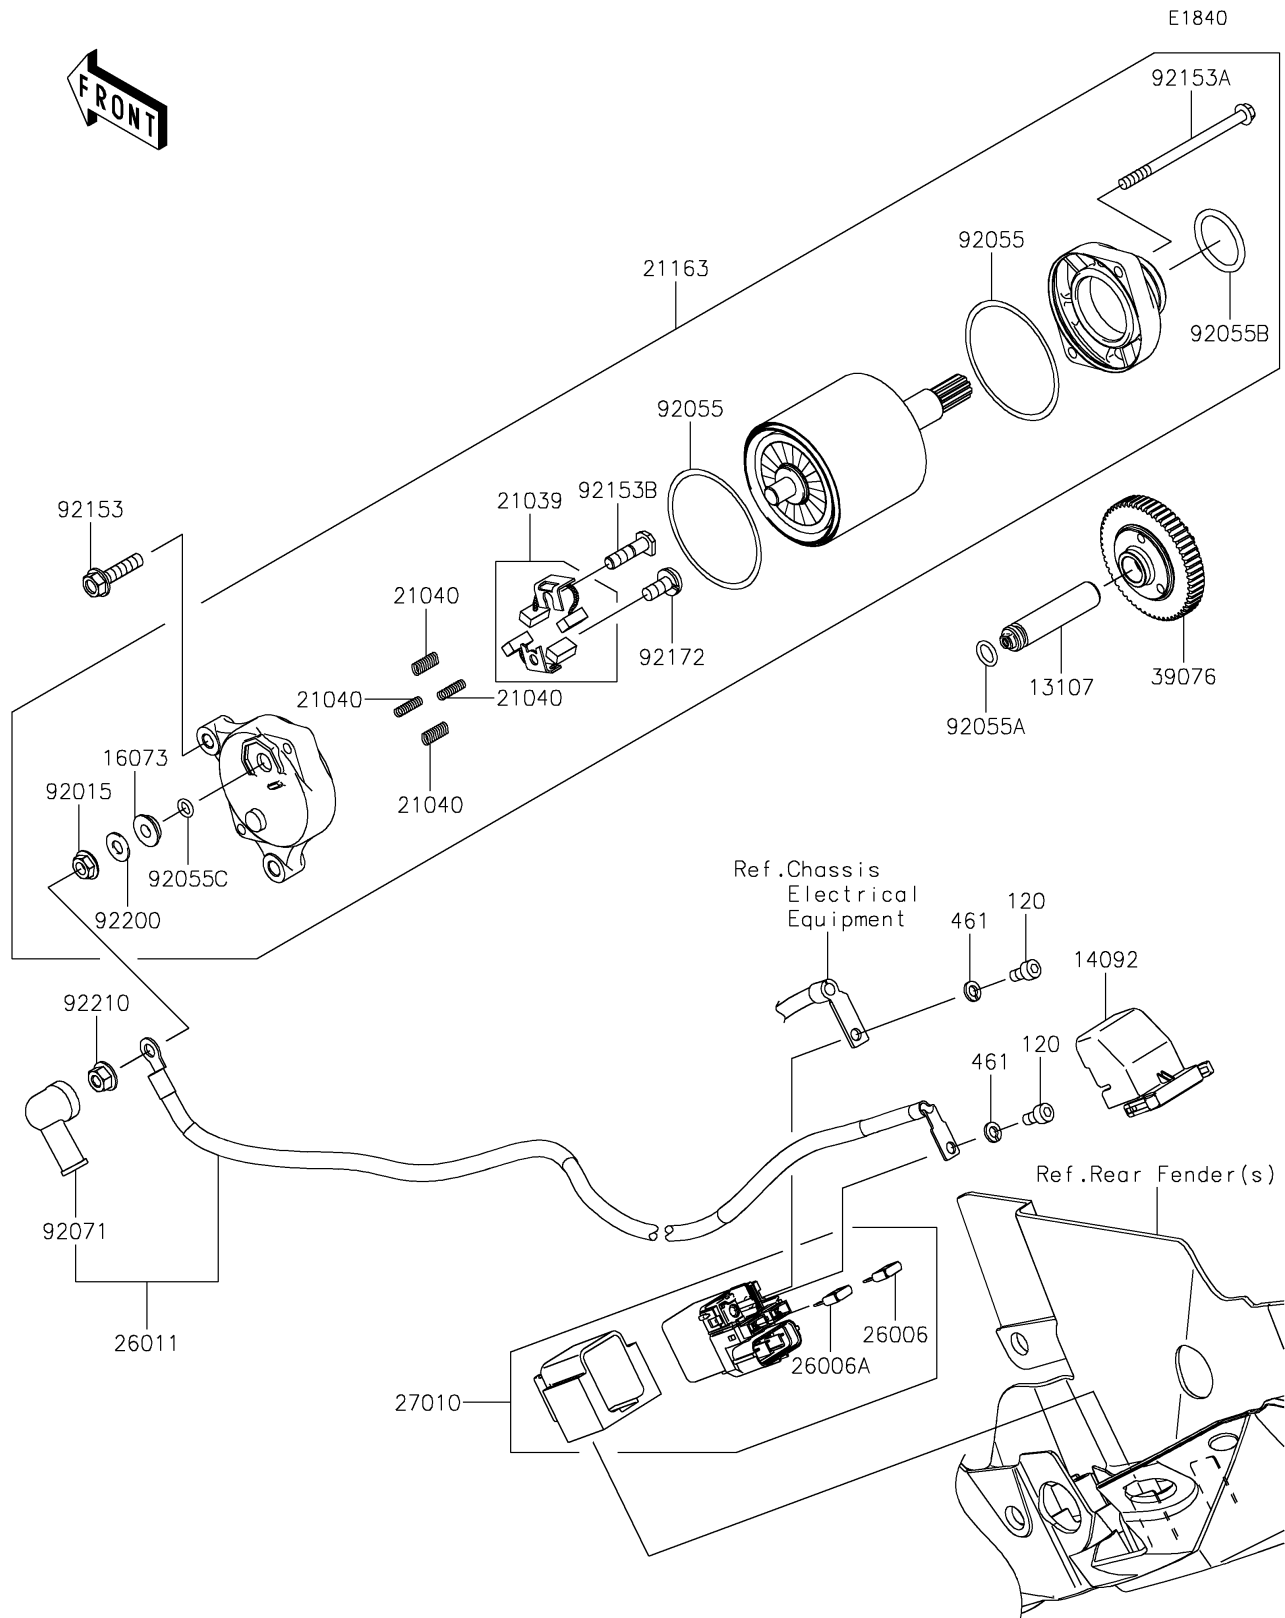

2020 Z H2

PARTS DIAGRAM

Starter Motor

2020 Z H2

PARTS LIST

Starter Motor

ITEM NAME	PART NUMBER	QUANTITY
BOLT-SOCKET,5X10 (Ref # 120)	120CB0510	2
SHAFT (Ref # 13107)	13107-0813	1
COVER (Ref # 14092)	14092-0109	1
INSULATOR (Ref # 16073)	16073-0053	1
BRUSH,CARBON (Ref # 21039)	21039-0004	1
SPRING-BRUSH (Ref # 21040)	21040-0003	4
STARTER-ELECTRIC (Ref # 21163)	21163-0788	1
FUSE,MINI BLADE,15A,BLUE (Ref # 26006)	26006-0001	1
FUSE,MINI BLADE,30A,GREEN (Ref # 26006A)	26006-1080	1
WIRE-LEAD (Ref # 26011)	26011-0910	1
SWITCH (Ref # 27010)	27010-0773	1
LIMITER (Ref # 39076)	39076-0025	1
WASHER-SPRING,5MM (Ref # 461)	461DA0500	2
NUT,STARTER MOTOR (Ref # 92015)	92015-1476	1
RING-O (Ref # 92055)	92055-0136	2
RING-O,8.8X1.9 (Ref # 92055A)	92055-099	1
RING-O (Ref # 92055B)	92055-1276	1
RING-O,4.5X2.0 (Ref # 92055C)	92055-1370	1
GROMMET (Ref # 92071)	92071-0024	1
BOLT,FLANGED,6X25 (Ref # 92153)	92153-1592	2
BOLT (Ref # 92153A)	92153-1850	2
BOLT (Ref # 92153B)	92153-1866	1
SCREW (Ref # 92172)	92172-0334	1
WASHER (Ref # 92200)	92200-0386	1
NUT,6MM (Ref # 92210)	92210-0188	1