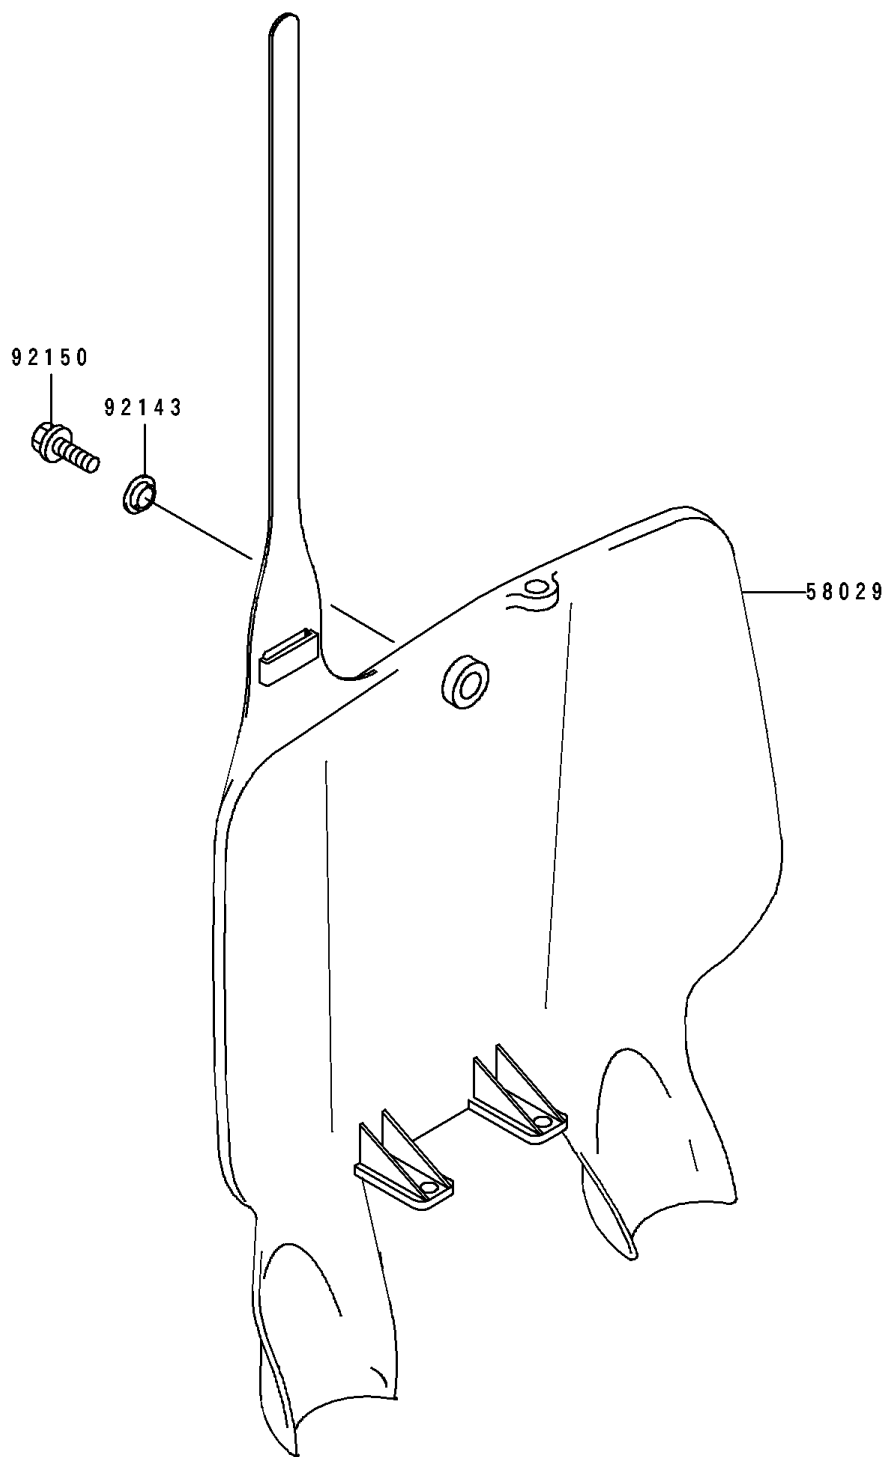

1997 KX250

PARTS DIAGRAM

Accessory

Kawasaki

Let the Good Times Roll®

F2910