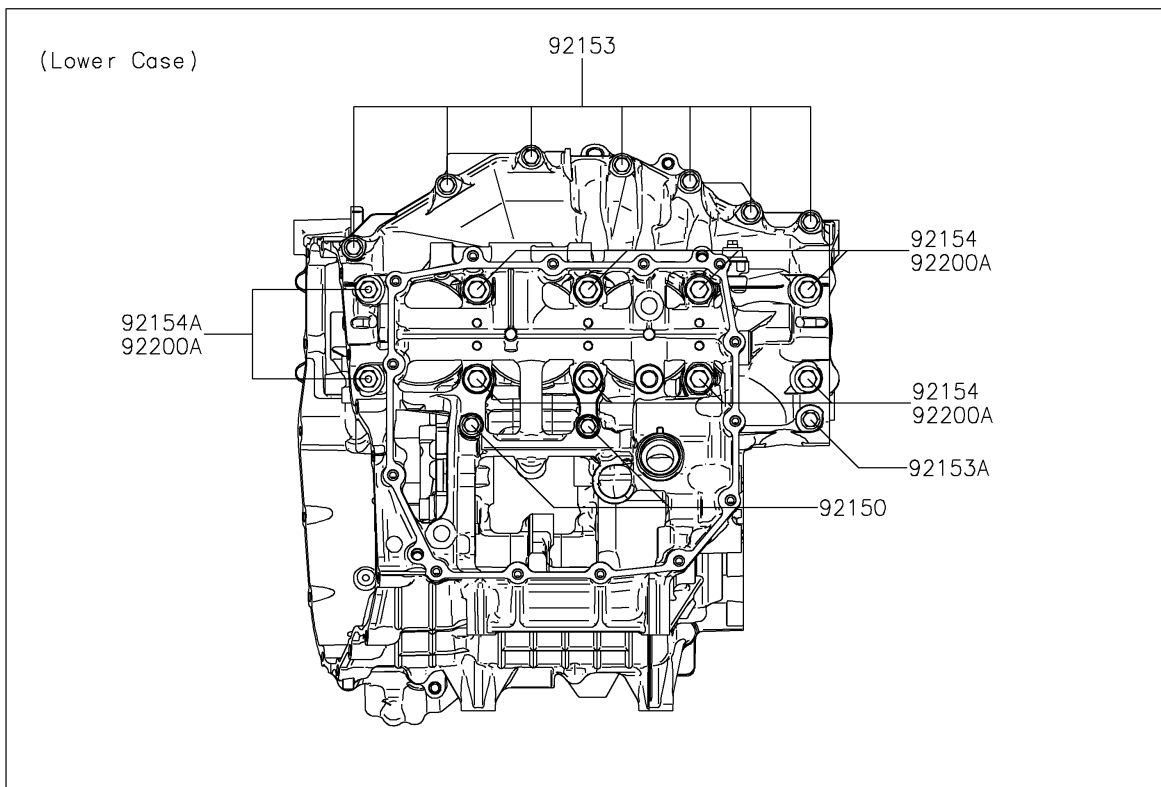

2020 Z H2

PARTS DIAGRAM

Crankcase Bolt Pattern

E1412

2020 Z H2

PARTS LIST

Crankcase Bolt Pattern

Kawasaki

Let the Good Times Roll®

ITEM NAME

PART NUMBER

QUANTITY
