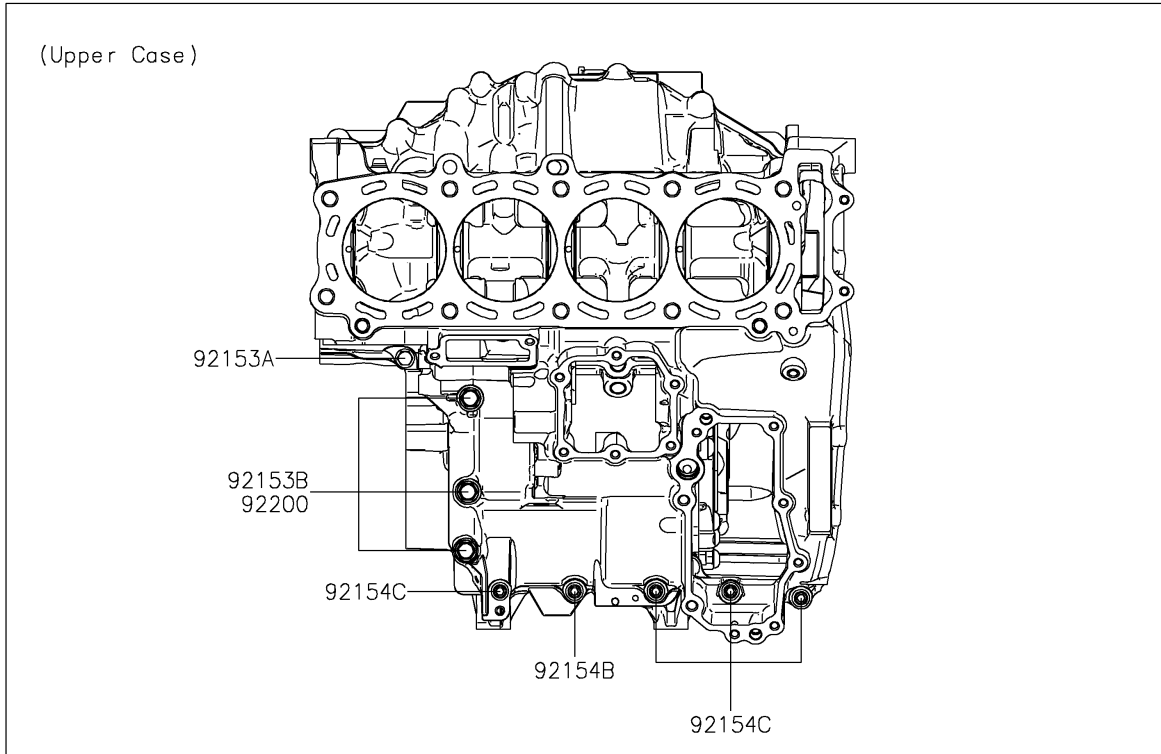

2020 Z H2

PARTS DIAGRAM

Crankcase Bolt Pattern

E1412

2020 Z H2

PARTS LIST

Crankcase Bolt Pattern

Kawasaki

Let the Good Times Roll®

ITEM NAME

PART NUMBER

QUANTITY
