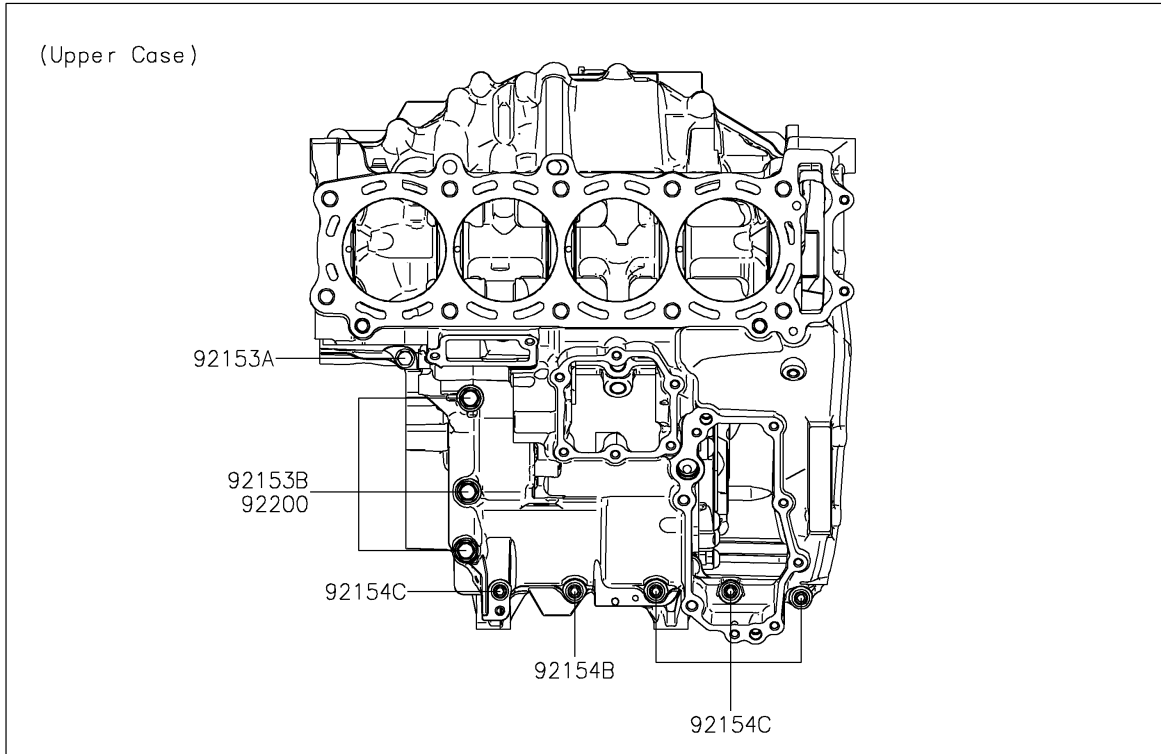

## PARTS DIAGRAM

### Crankcase Bolt Pattern

E1412

## PARTS LIST

### Crankcase Bolt Pattern

ITEM NAME	PART NUMBER	QUANTITY
BOLT,FLANGED,7X85 (Ref # 92150)	92150-1251	2
BOLT,FLANGED,7X45 (Ref # 92153)	92153-1041	7
BOLT,FLANGED,7X60 (Ref # 92153A)	92153-1045	2
BOLT,8X63 (Ref # 92153B)	92153-1110	3
BOLT,FLANGED,10X100 (Ref # 92154)	92154-1446	8
BOLT,FLANGED,10X120 (Ref # 92154A)	92154-1447	2
BOLT,SOCKET,6X30 (Ref # 92154B)	92154-1463	1
BOLT,SOCKET,6X40 (Ref # 92154C)	92154-1465	4
WASHER,8.2X16X1.6 (Ref # 92200)	92200-0047	3
WASHER,10.2X18.4X1.8 (Ref # 92200A)	92200-0990	10