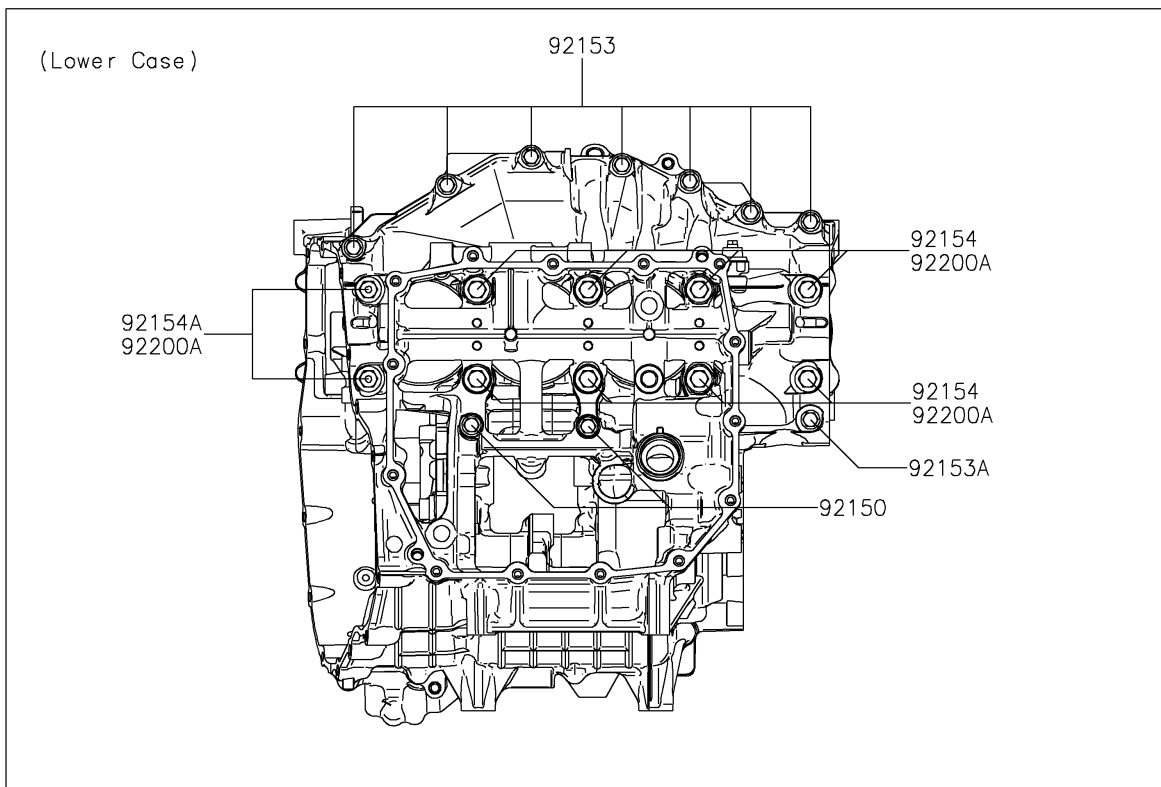

## PARTS DIAGRAM

### Crankcase Bolt Pattern

E1412

## PARTS LIST

### Crankcase Bolt Pattern

ITEM NAME	PART NUMBER	QUANTITY
BOLT,FLANGED,7X85 (Ref # 92150)	92150-1251	2
BOLT,FLANGED,7X45 (Ref # 92153)	92153-1041	7
BOLT,FLANGED,7X60 (Ref # 92153A)	92153-1045	2
BOLT,8X63 (Ref # 92153B)	92153-1110	3
BOLT,FLANGED,10X100 (Ref # 92154)	92154-1446	8
BOLT,FLANGED,10X120 (Ref # 92154A)	92154-1447	2
BOLT,SOCKET,6X30 (Ref # 92154B)	92154-1463	1
BOLT,SOCKET,6X40 (Ref # 92154C)	92154-1465	4
WASHER,8.2X16X1.6 (Ref # 92200)	92200-0047	3
WASHER,10.2X18.4X1.8 (Ref # 92200A)	92200-0990	10