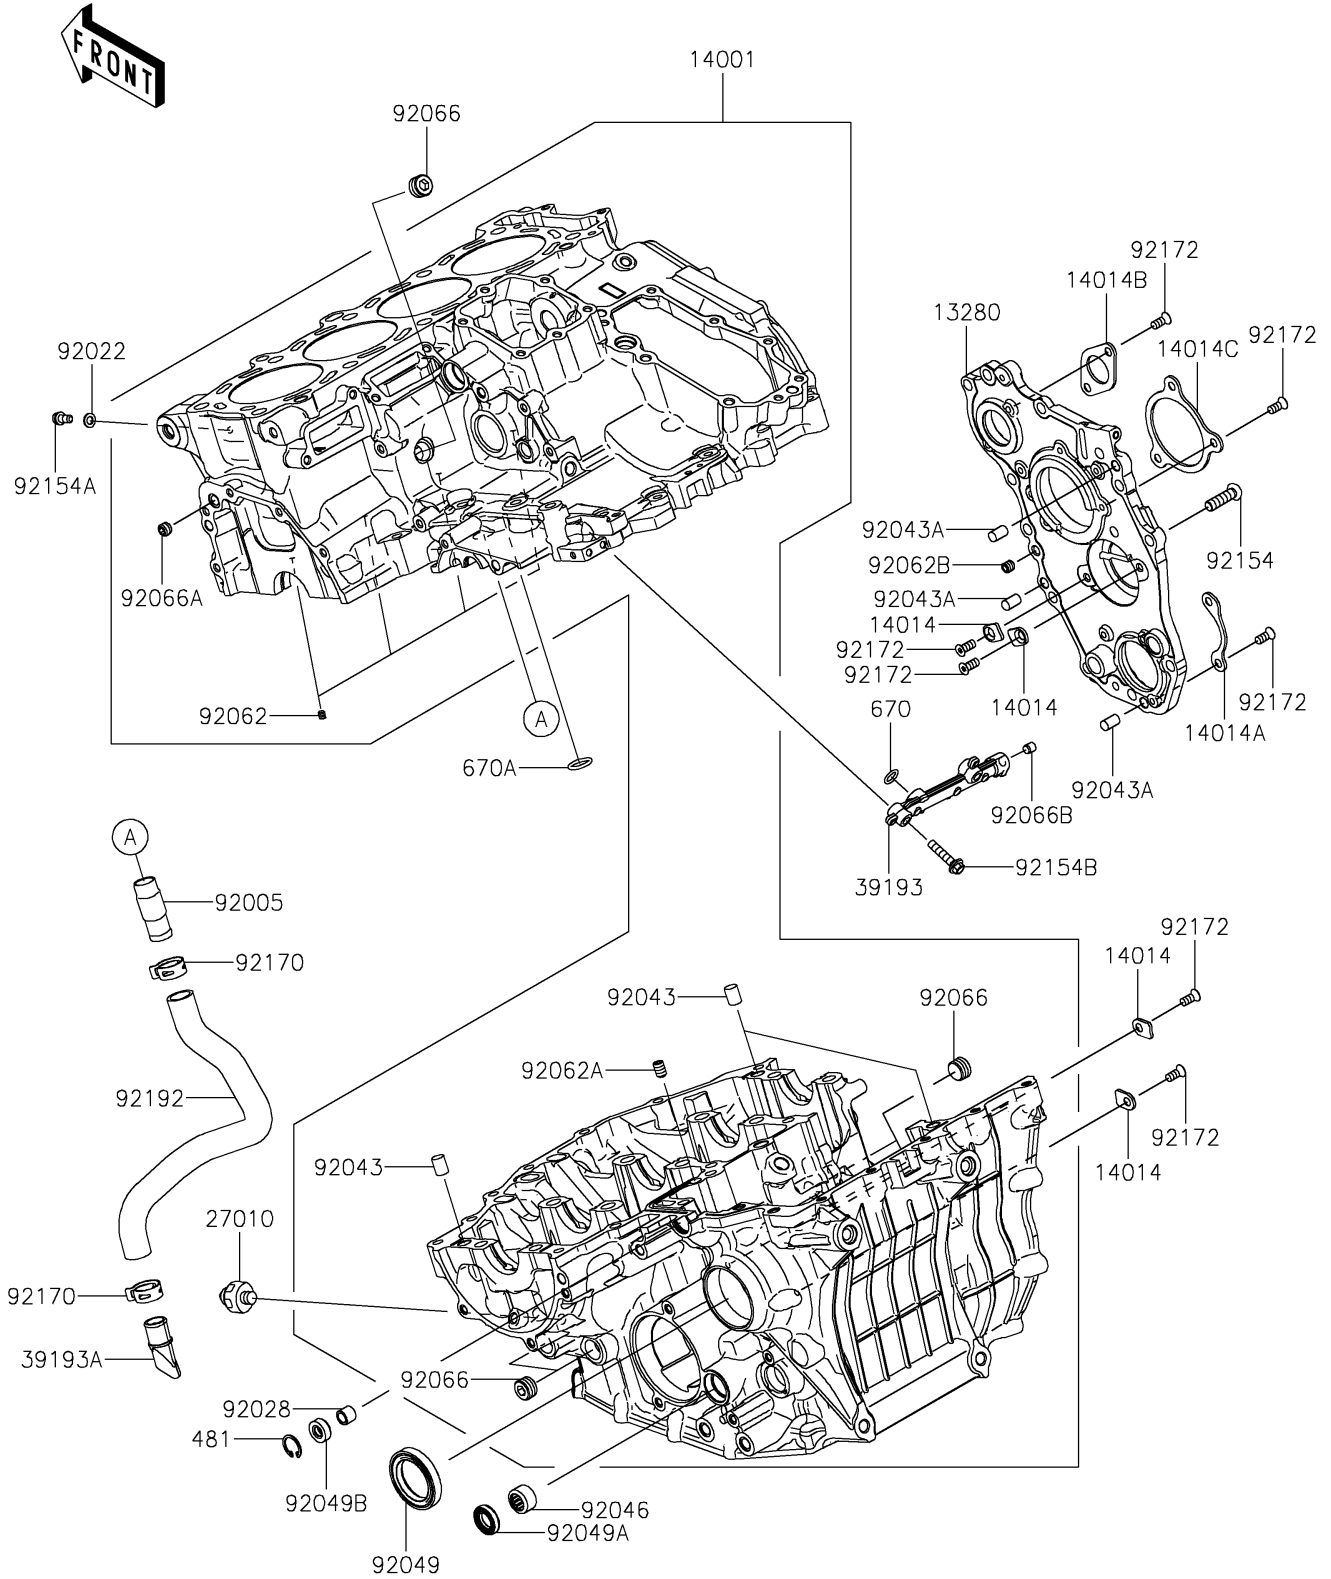

2020 Z H2

PARTS DIAGRAM

Crankcase

E1411

2020 Z H2

PARTS LIST

Crankcase

Kawasaki

Let the Good Times Roll®

ITEM NAME

PART NUMBER

QUANTITY
