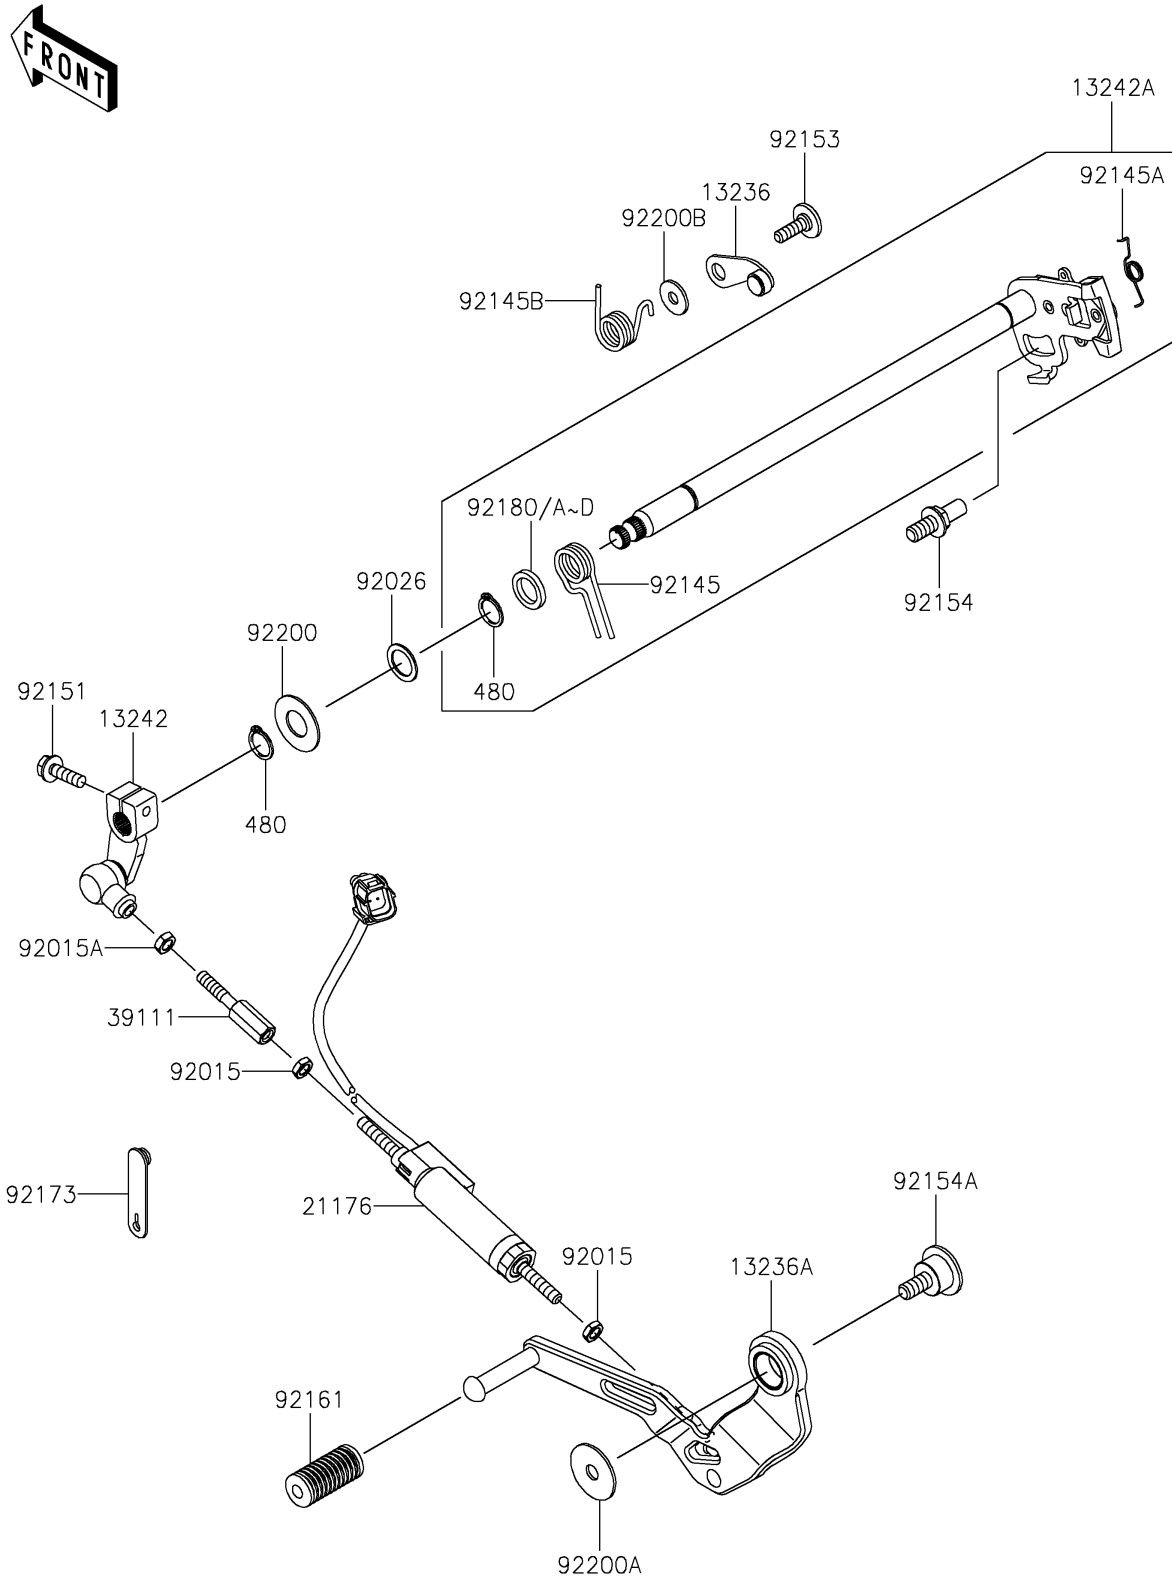

2020 Z H2

PARTS DIAGRAM

Gear Change Mechanism

E1370

2020 Z H2

PARTS LIST

Gear Change Mechanism

Kawasaki

Let the Good Times Roll®

ITEM NAME

PART NUMBER

QUANTITY
