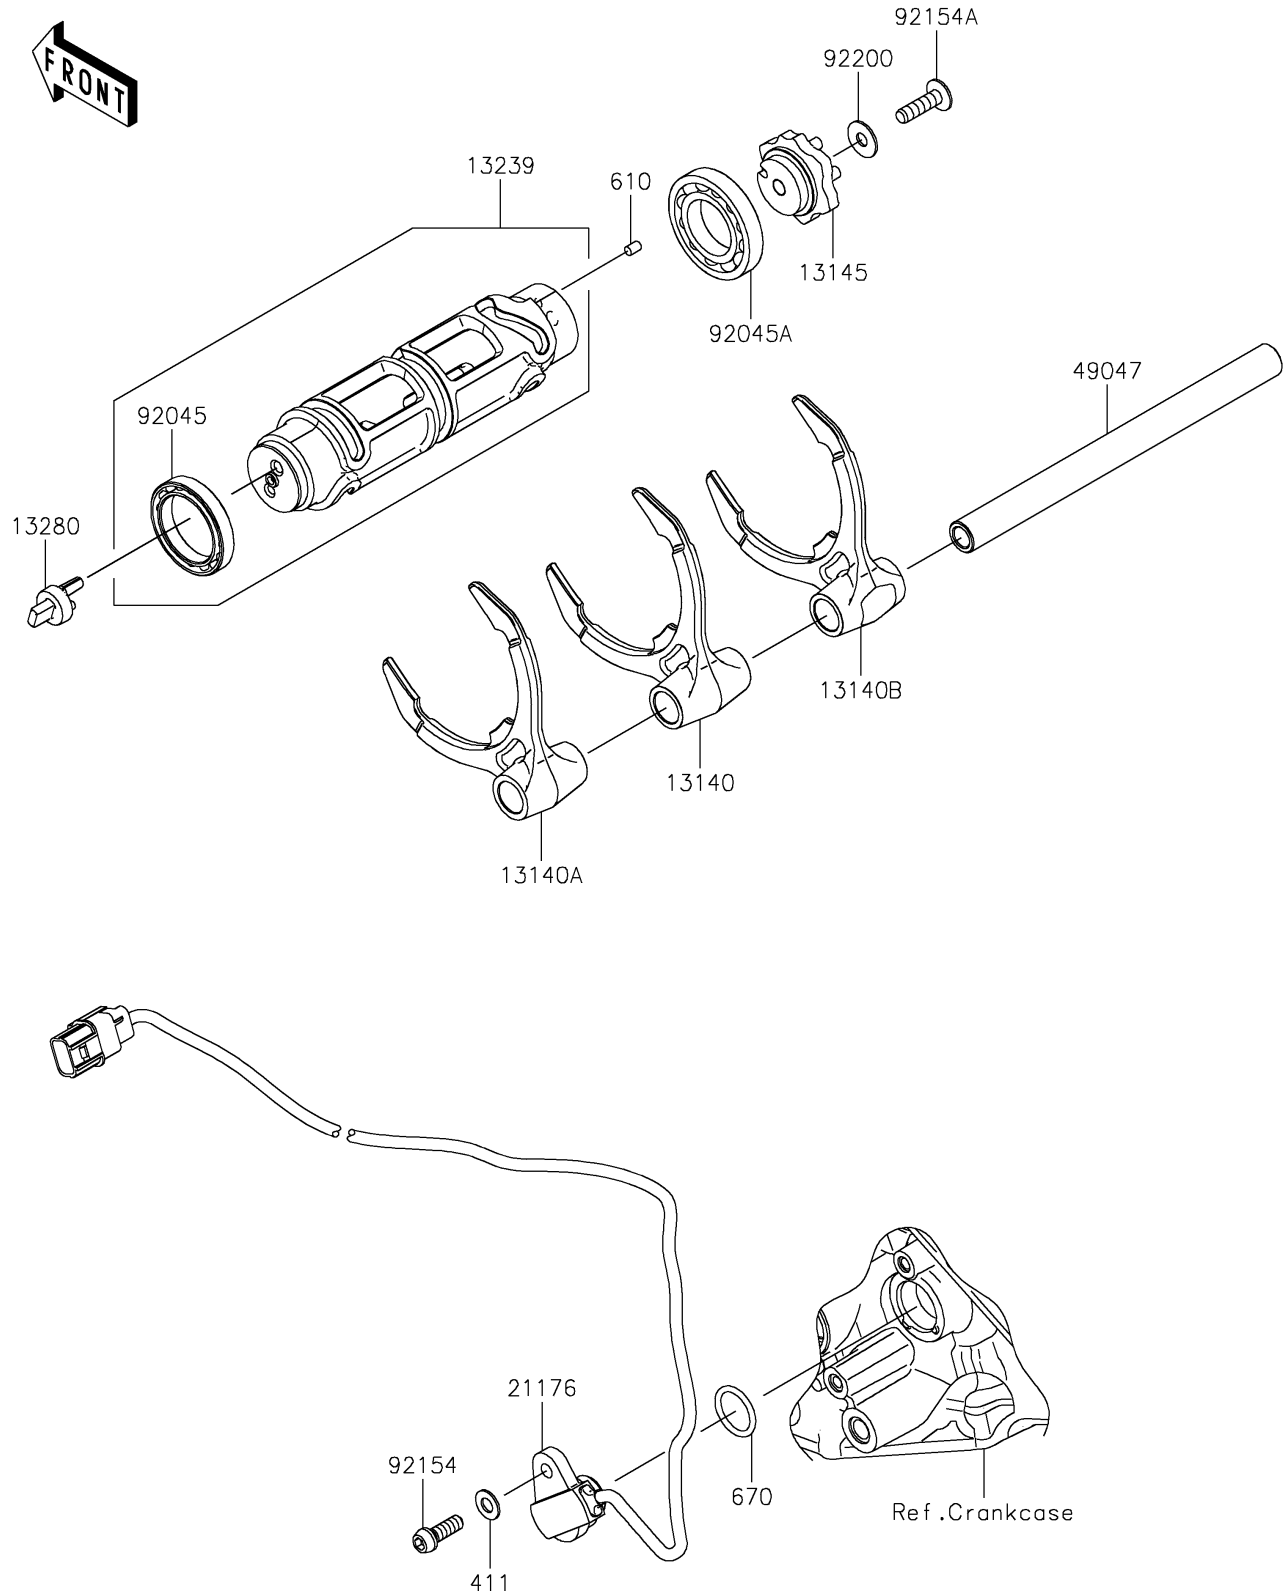

2020 Z H2

PARTS DIAGRAM

Gear Change Drum/Shift Fork(s)

E1362

2020 Z H2

PARTS LIST

Gear Change Drum/Shift Fork(s)

ITEM NAME

PART NUMBER

QUANTITY
