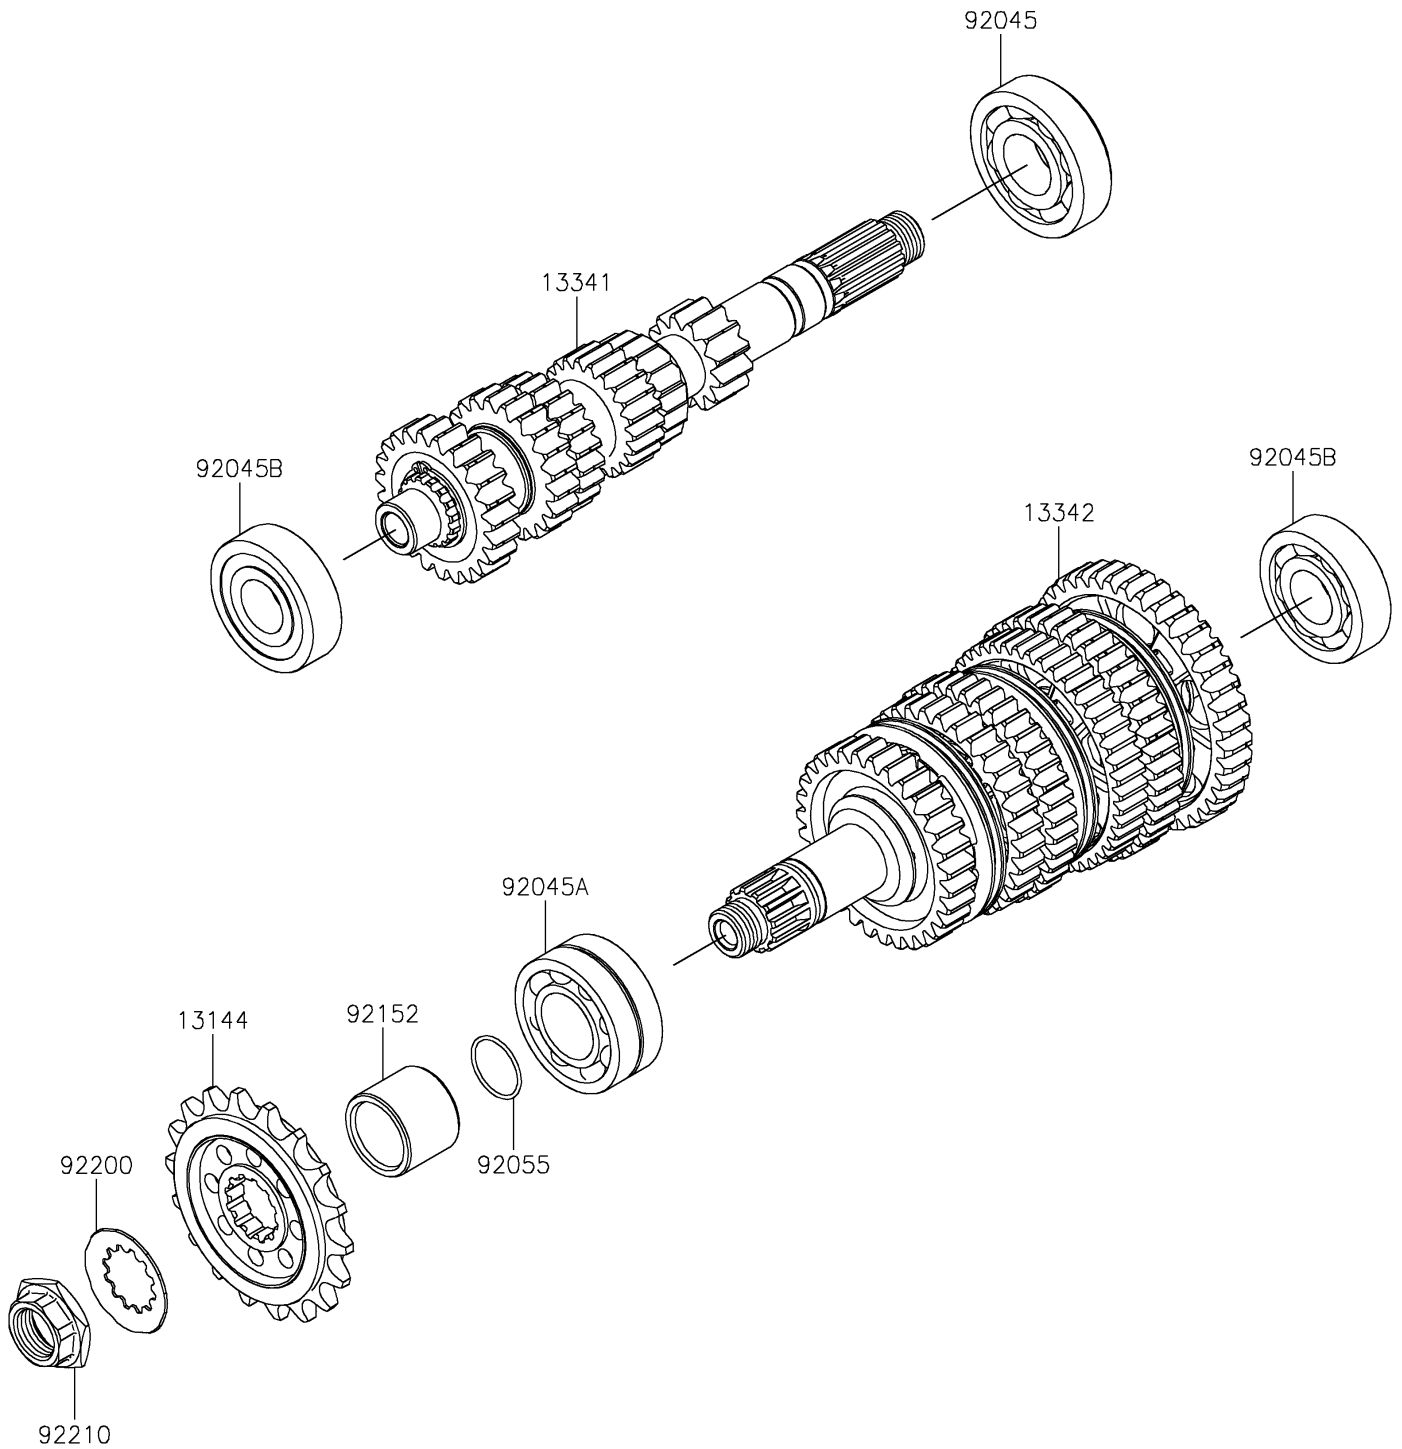

2020 Z H2

PARTS DIAGRAM

Transmission

E1361

2020 Z H2

PARTS LIST

Transmission

Kawasaki

Let the Good Times Roll®

ITEM NAME

PART NUMBER

QUANTITY
