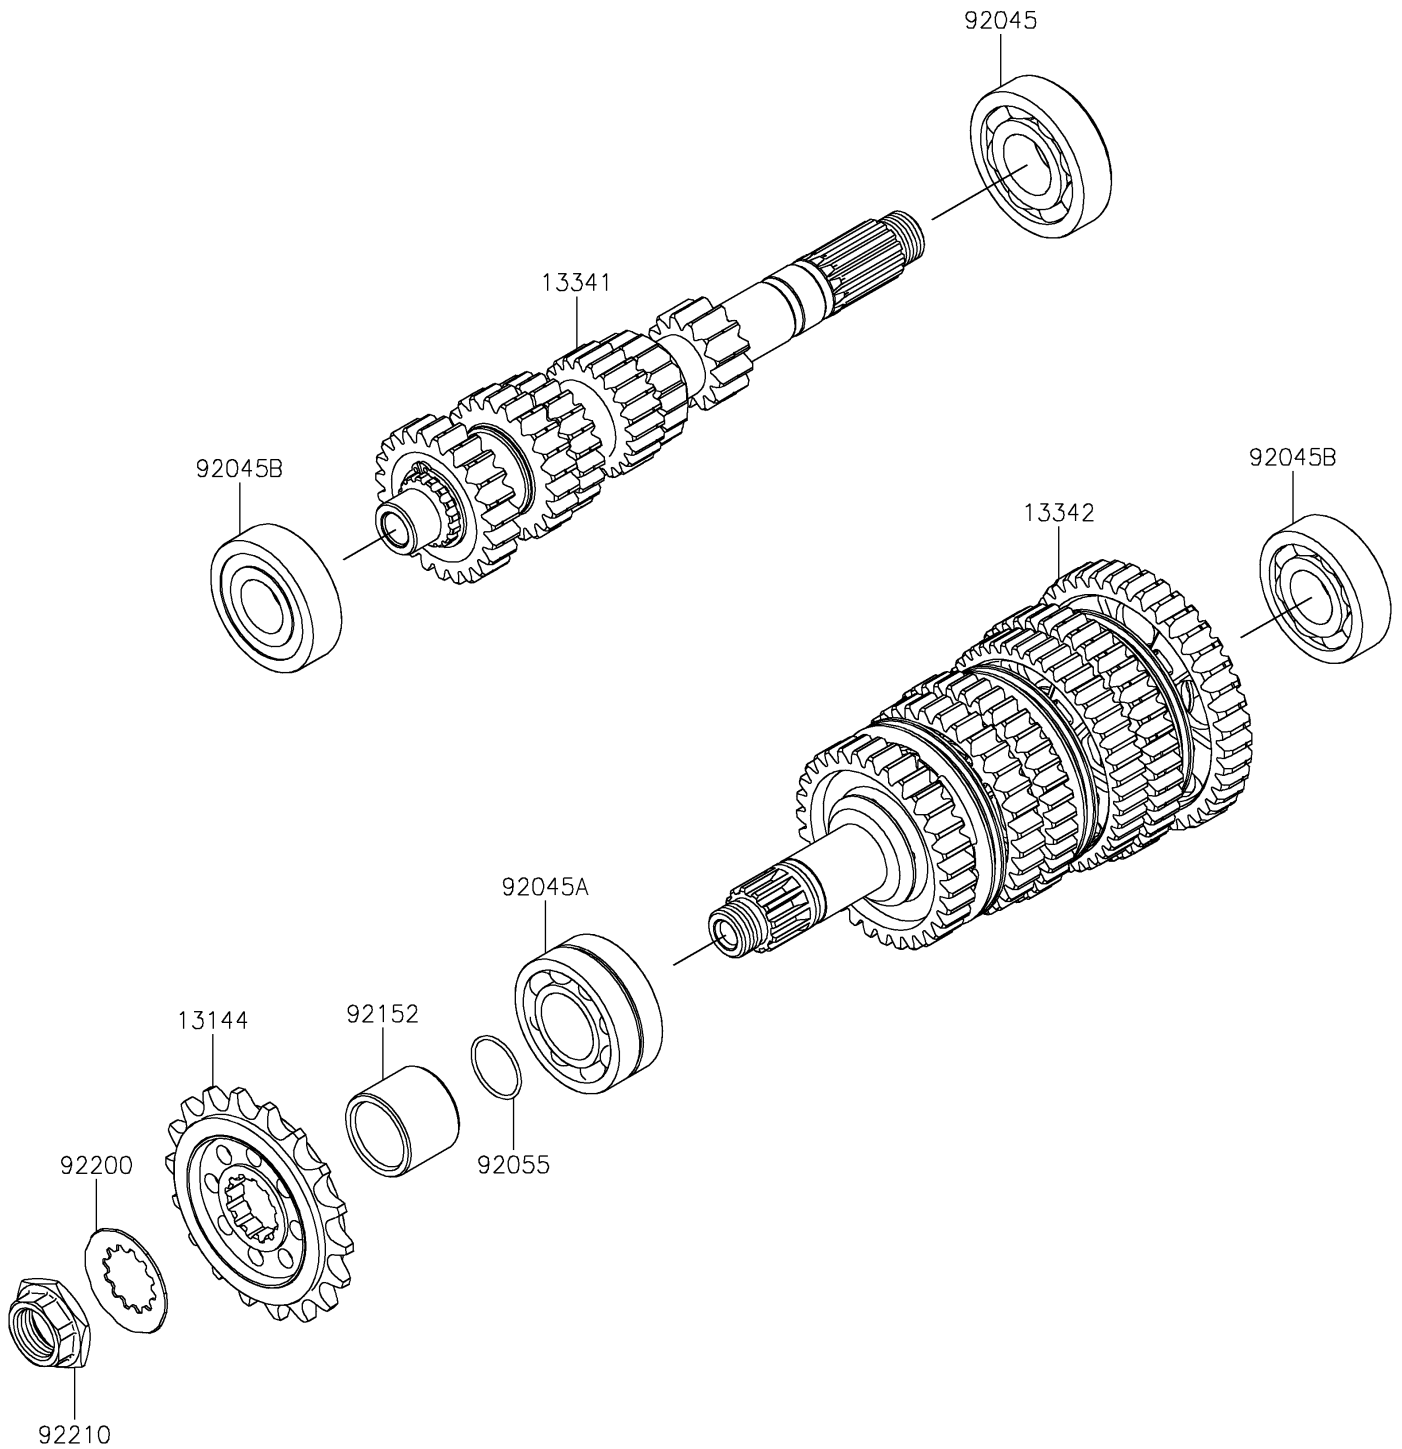

2020 Z H2

PARTS DIAGRAM

Transmission

E1361

2020 Z H2

PARTS LIST

Transmission

ITEM NAME	PART NUMBER	QUANTITY
SPROCKET-OUTPUT,18T (Ref # 13144)	13144-0575	1
TRANSMISSION-ASSY INPUT (Ref # 13341)	13341-0640	1
TRANSMISSION-ASSY OUTPUT (Ref # 13342)	13342-0678	1
BEARING-BALL,830045-5SH2 (Ref # 92045)	92045-0047	1
BEARING-BALL,DAC2857NSSH6CS9 (Ref # 92045A)	92045-0049	1
BEARING-BALL,63/22LU (Ref # 92045B)	92045-0156	2
RING-O,23.5X1.5 (Ref # 92055)	92055-0823	1
COLLAR,27.5X35X27.7 (Ref # 92152)	92152-1954	1
WASHER,23.9X45X1.0 (Ref # 92200)	92200-0260	1
NUT,20MM (Ref # 92210)	92210-0942	1