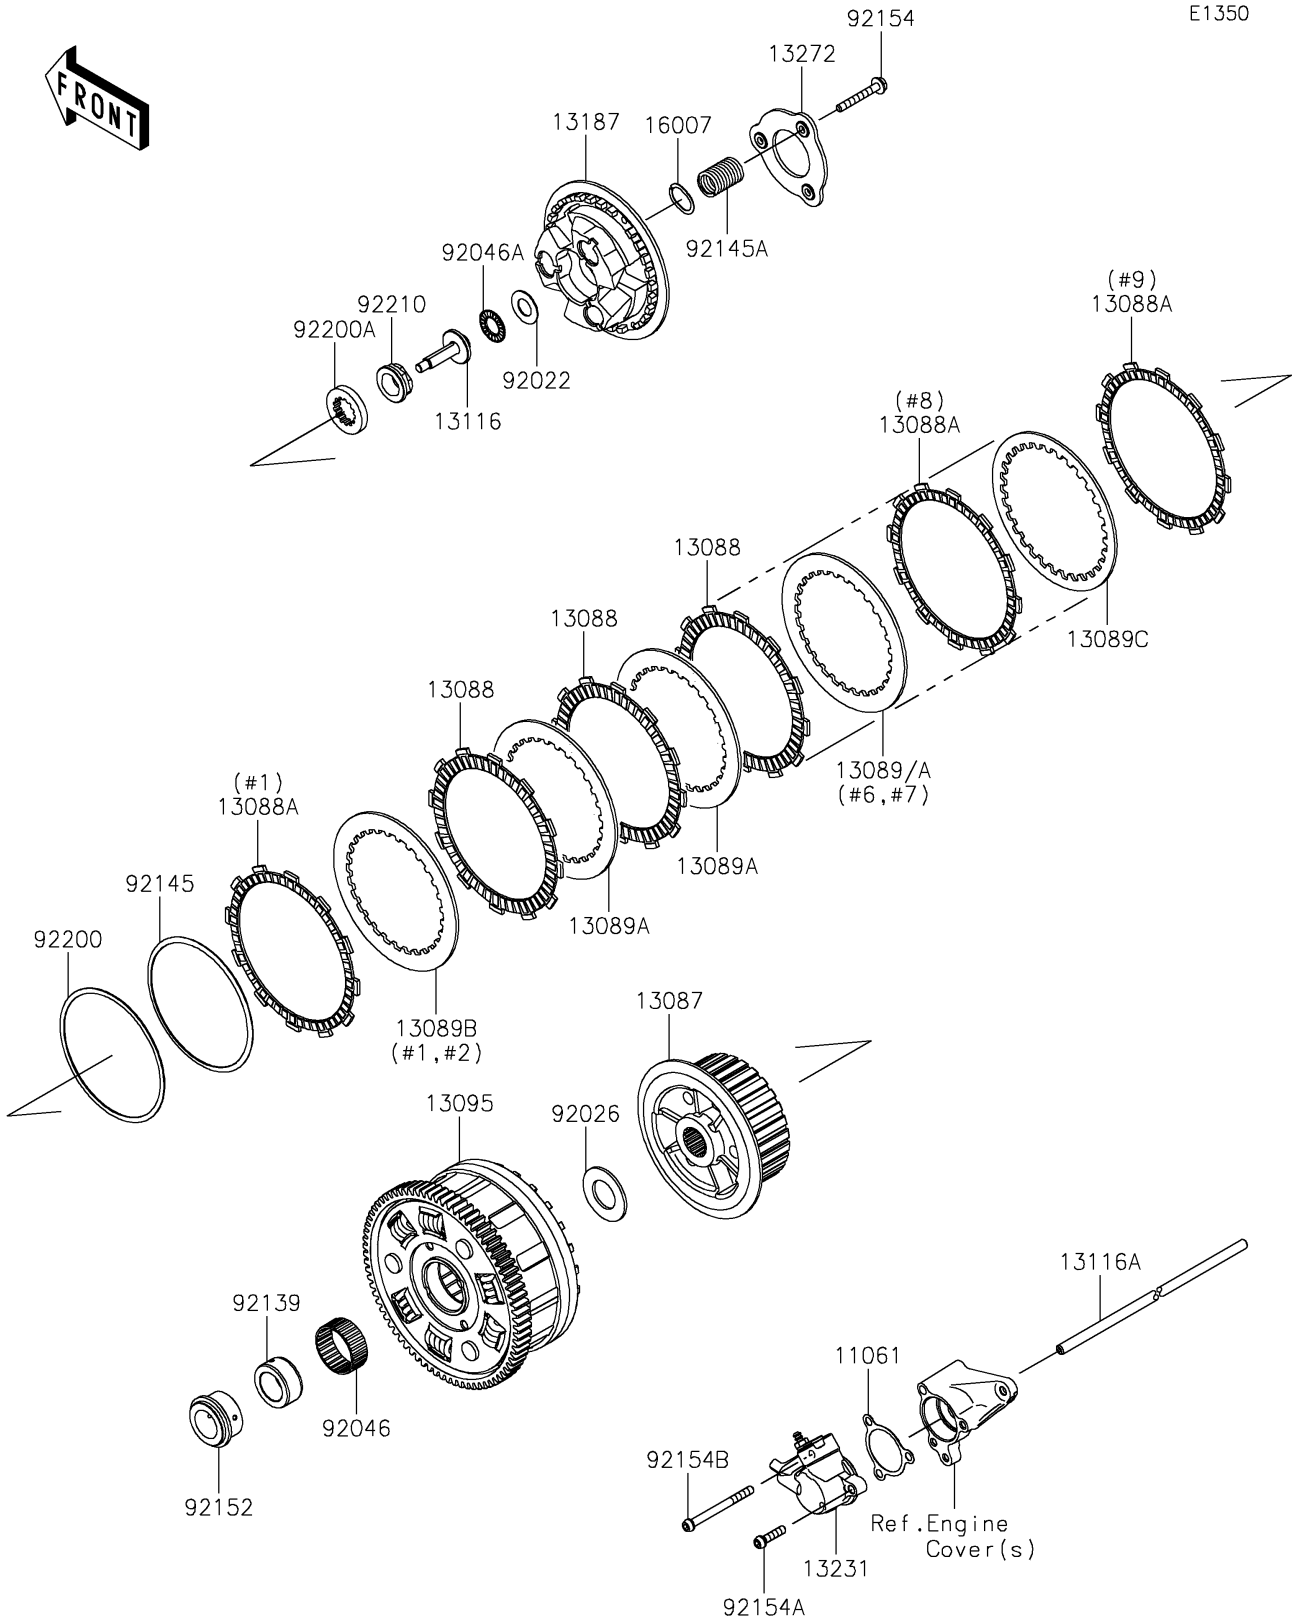

2020 Z H2

PARTS DIAGRAM

Clutch

2020 Z H2

PARTS LIST

Clutch

Kawasaki

Let the Good Times Roll®

ITEM NAME

PART NUMBER

QUANTITY
