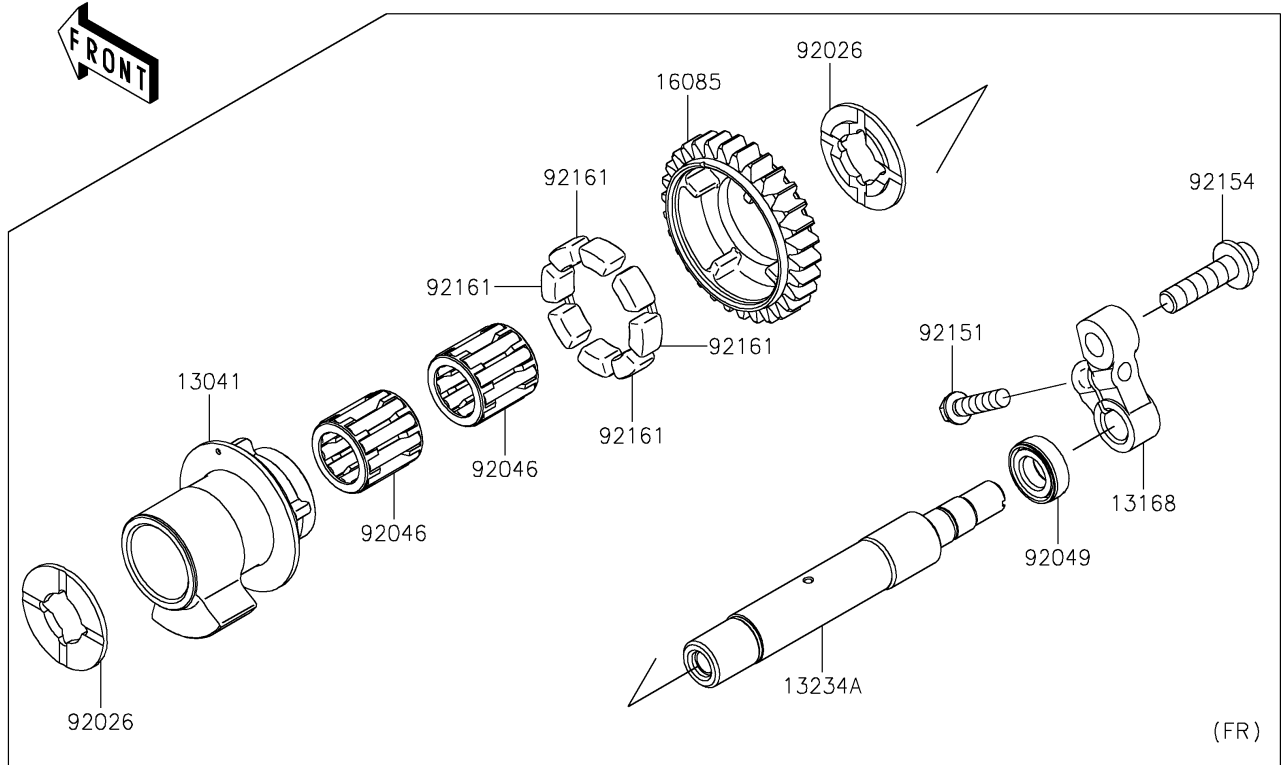

2020 Z H2

PARTS DIAGRAM

Balancer

E1323

2020 Z H2

PARTS LIST

Balancer

Kawasaki

Let the Good Times Roll®

ITEM NAME

PART NUMBER

QUANTITY
