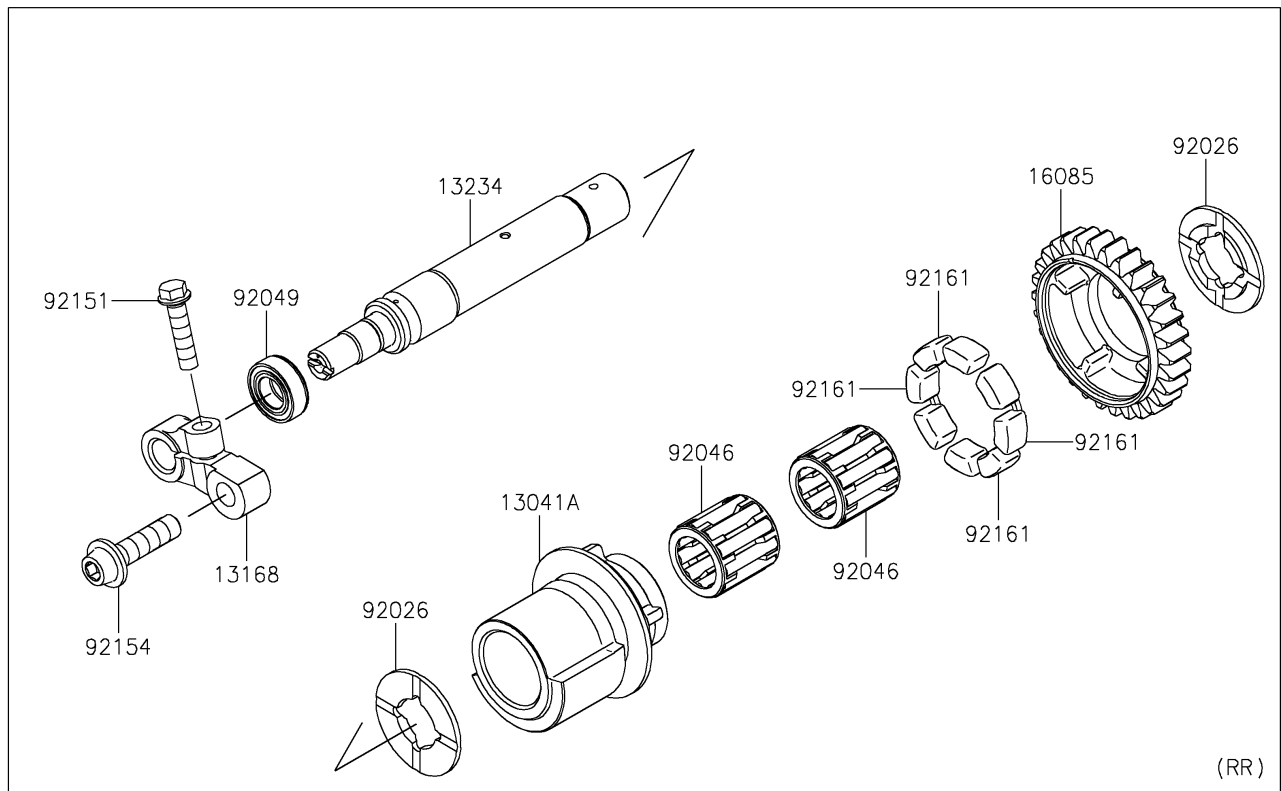

2020 Z H2

PARTS DIAGRAM

Balancer

E1323

2020 Z H2

PARTS LIST

Balancer

Kawasaki

Let the Good Times Roll®

ITEM NAME

PART NUMBER

QUANTITY
