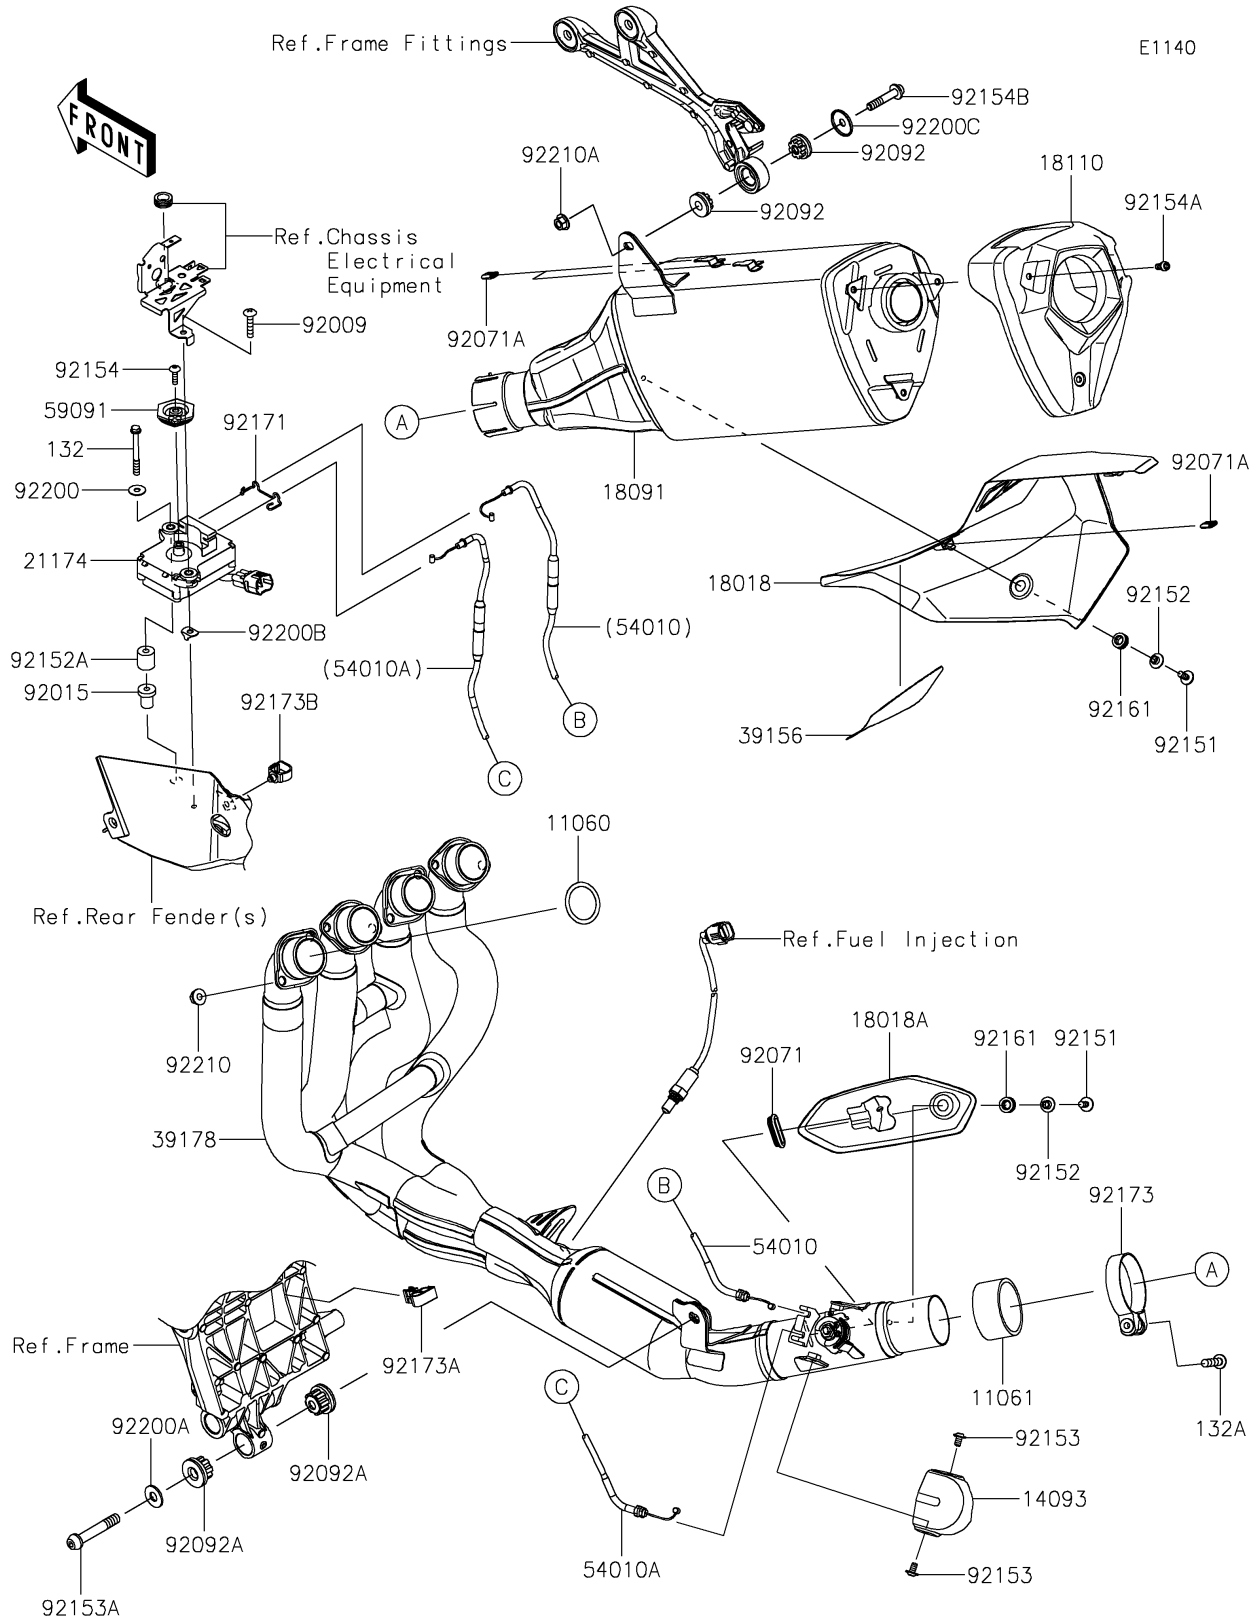

2020 Z H2

PARTS DIAGRAM

Muffler(s)

2020 Z H2

PARTS LIST

Muffler(s)

ITEM NAME	PART NUMBER	QUANTITY
GASKET,EXHAUST PIPE (Ref # 11060)	11060-1203	4
GASKET,MUFFLER JOINT (Ref # 11061)	11061-0980	1
BOLT-FLANGED-SMALL,6X55 (Ref # 132)	132BA0655	1
BOLT-FLANGED-SMALL,8X40 (Ref # 132A)	132BC0840	1
COVER (Ref # 14093)	14093-0975	1
PLATE-HEAT GUARD,RR (Ref # 18018)	18018-0618	1
PLATE-HEAT GUARD,FR (Ref # 18018A)	18018-0621	1
BODY-COMP-MUFFLER (Ref # 18091)	18091-1186	1
BODY END-MUFFLER (Ref # 18110)	18110-0217	1
MOTOR-ELECTRIC (Ref # 21174)	21174-0012	1
PAD,HEAT GUARD,RR (Ref # 39156)	39156-2593	1
MANIFOLD-COMP-EXHAUST (Ref # 39178)	39178-0382	1
CABLE,OPEN (Ref # 54010)	54010-0632	1
CABLE,CLOSE (Ref # 54010A)	54010-0633	1
PULLEY (Ref # 59091)	59091-0007	1
SCREW,TAPPING,6X30 (Ref # 92009)	92009-1481	1
NUT,RUBBER,6MM (Ref # 92015)	92015-1692	1
GROMMET (Ref # 92071)	92071-0752	1
GROMMET (Ref # 92071A)	92071-1270	3
BUSHING-RUBBER (Ref # 92092)	92092-0018	2
BUSHING-RUBBER (Ref # 92092A)	92092-1081	2
BOLT,SOCKET,6X14 (Ref # 92151)	92151-1654	2
COLLAR (Ref # 92152)	92152-2671	2
COLLAR,6.5X18X18.9 (Ref # 92152A)	92152-2704	1
BOLT,SOCKET,6X10 (Ref # 92153)	92153-1527	2
BOLT,SOCKET,10X60 (Ref # 92153A)	92153-1837	1
BOLT,TORX,5X18 (Ref # 92154)	92154-0217	1
BOLT,SOCKET,6X12 (Ref # 92154A)	92154-1453	3
BOLT,SOCKET,8X40 (Ref # 92154B)	92154-2808	1

2020 Z H2

PARTS LIST

Muffler(s)

ITEM NAME	PART NUMBER	QUANTITY
DAMPER (Ref # 92161)	92161-0306	2
CLAMP (Ref # 92171)	92171-0292	1
CLAMP,64.5MM (Ref # 92173)	92173-0284	1
CLAMP,CLIP (Ref # 92173A)	92173-0799	1
CLAMP,HOLDER CLIP (Ref # 92173B)	92173-0868	1
WASHER (Ref # 92200)	92200-0078	1
WASHER,10.5X25X2.0 (Ref # 92200A)	92200-1377	1
WASHER (Ref # 92200B)	92200-1746	1
WASHER (Ref # 92200C)	92200-1919	1
NUT,8MM (Ref # 92210)	92210-0076	8
NUT,8MM (Ref # 92210A)	92210-0121	1