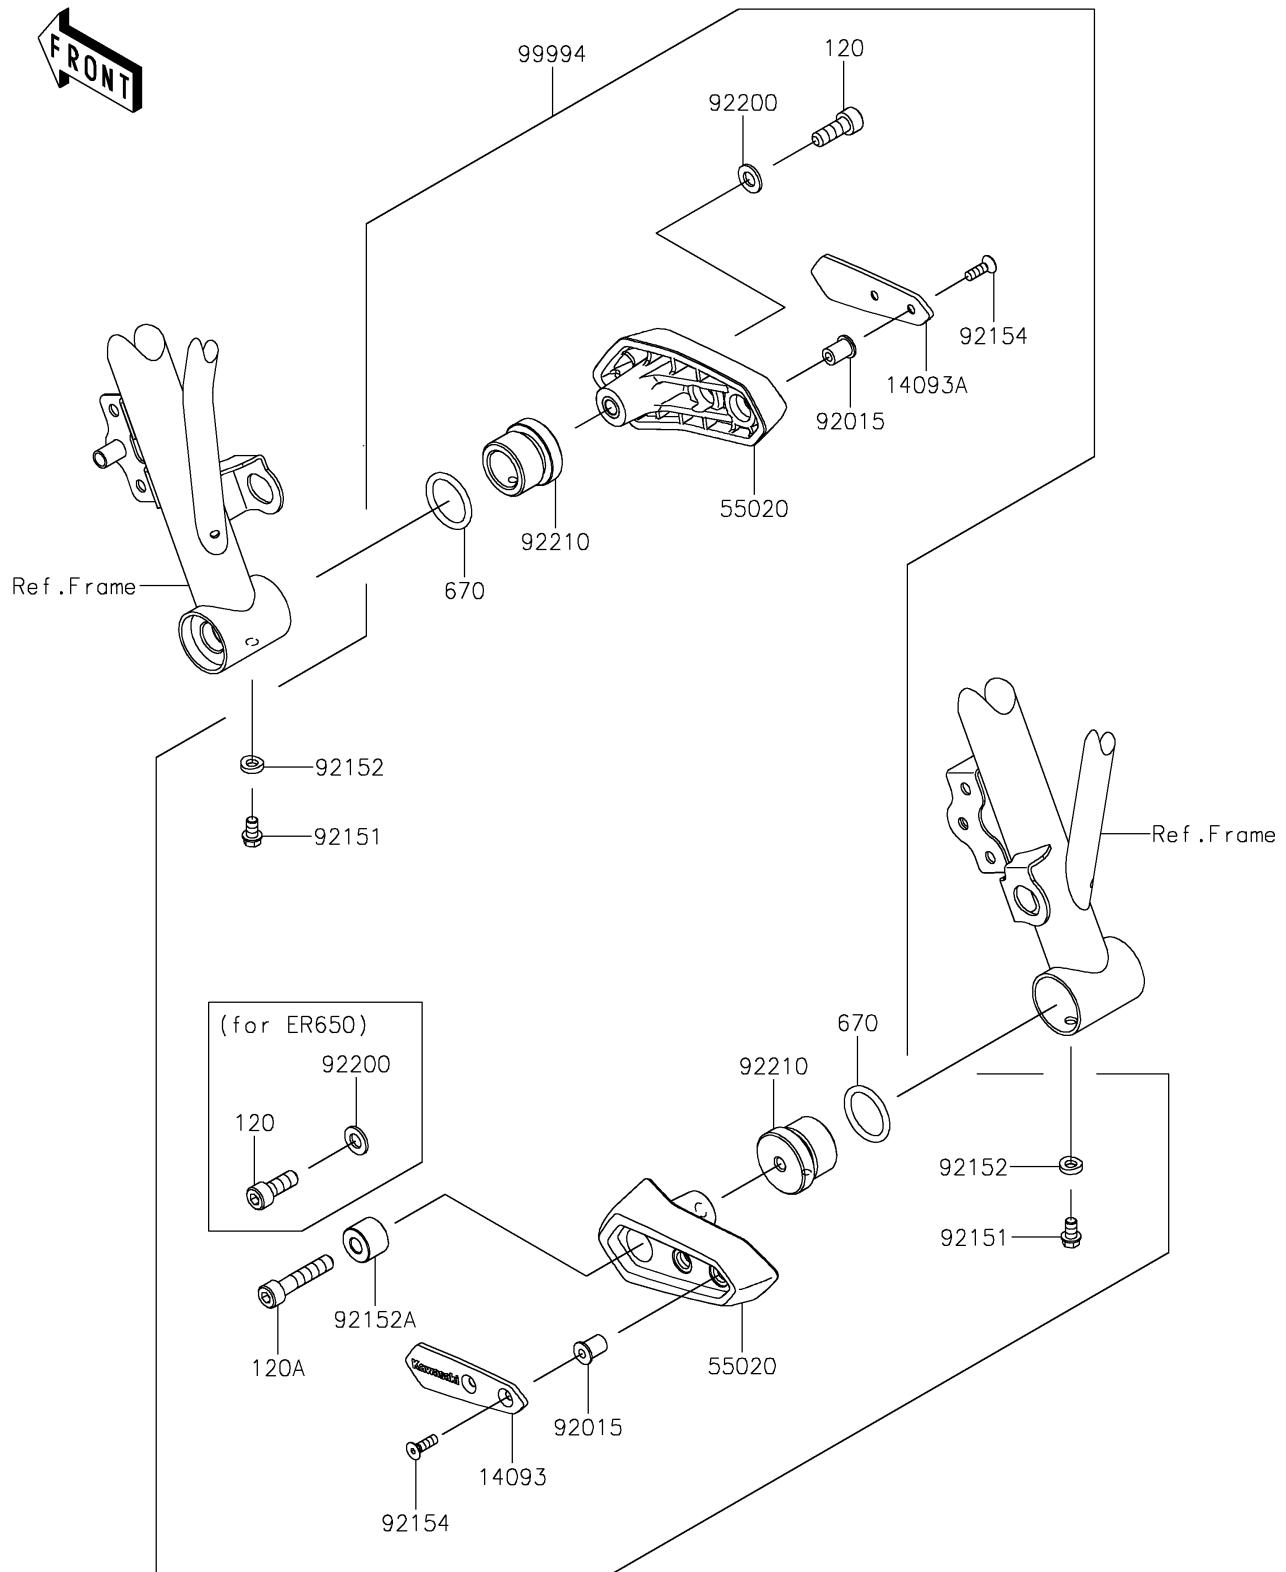

2020 NINJA® 650 ABS KRT EDITION

PARTS DIAGRAM

Accessory(Frame Slider)

F2910A

2020 NINJA® 650 ABS KRT EDITION

PARTS LIST

Accessory(Frame Slider)

ITEM NAME

PART NUMBER

QUANTITY
