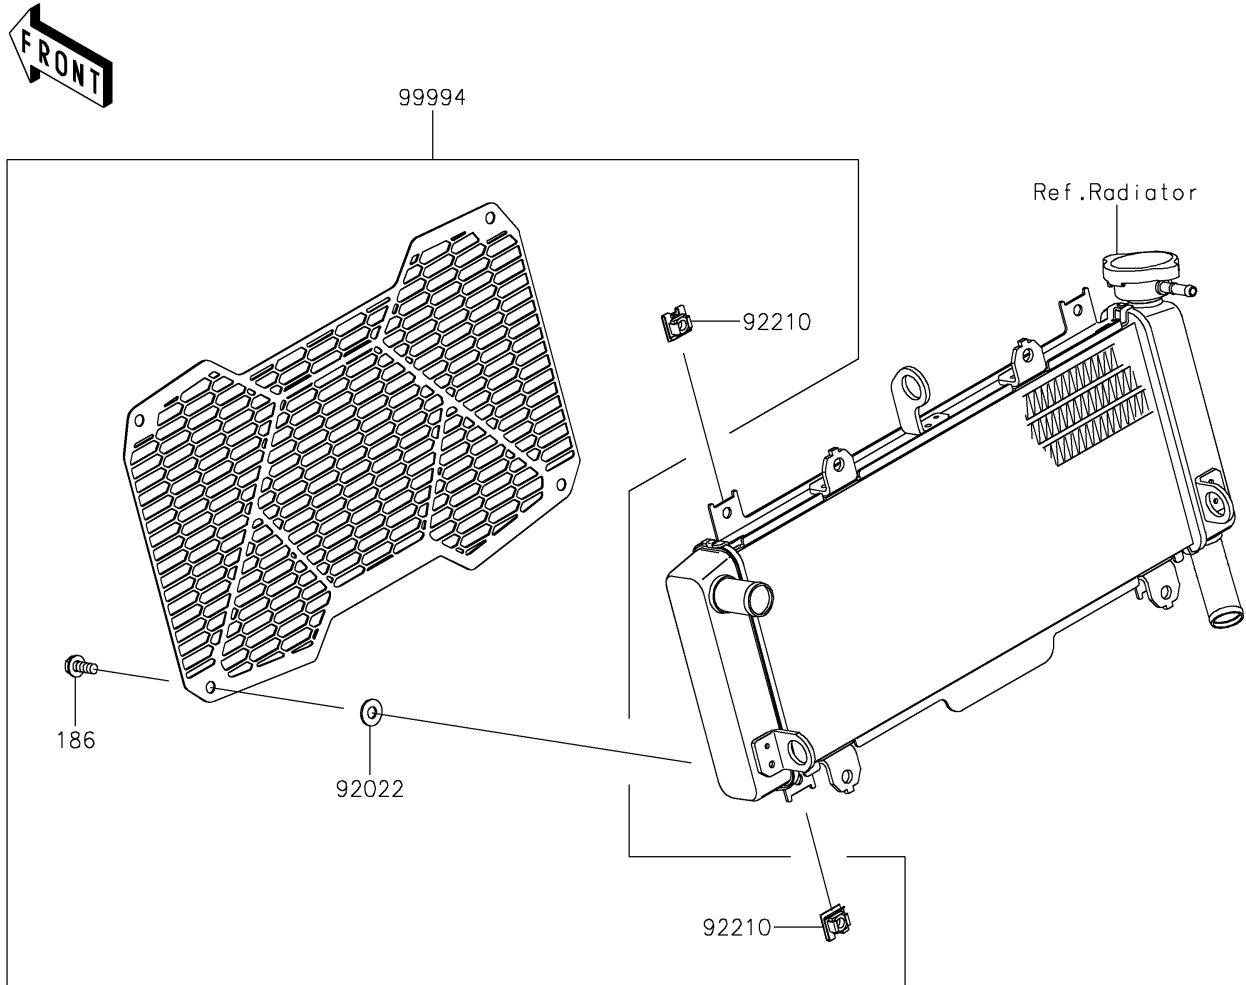

2020 NINJA® 650 ABS KRT EDITION

PARTS DIAGRAM

Accessory(Radiator Screen and Cap)

F2910

Ref. Engine Cover(s)

2020 NINJA® 650 ABS KRT EDITION

PARTS LIST

Accessory(Radiator Screen and Cap)

ITEM NAME

PART NUMBER

QUANTITY
