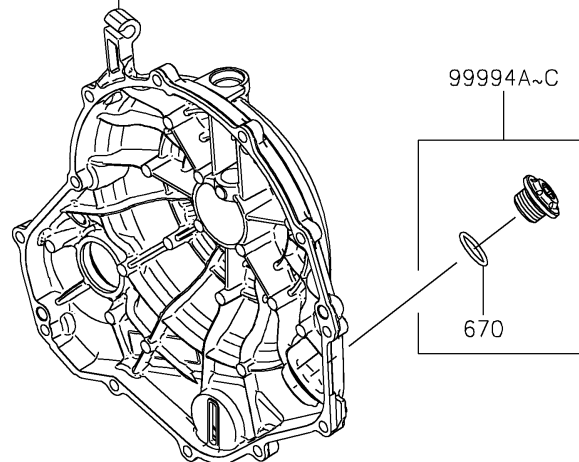

2020 NINJA® 650 ABS KRT EDITION

PARTS DIAGRAM

Accessory(Radiator Screen and Cap)

F2910

Ref. Engine Cover(s)

2020 NINJA® 650 ABS KRT EDITION

PARTS LIST

Accessory(Radiator Screen and Cap)

ITEM NAME

PART NUMBER

QUANTITY
