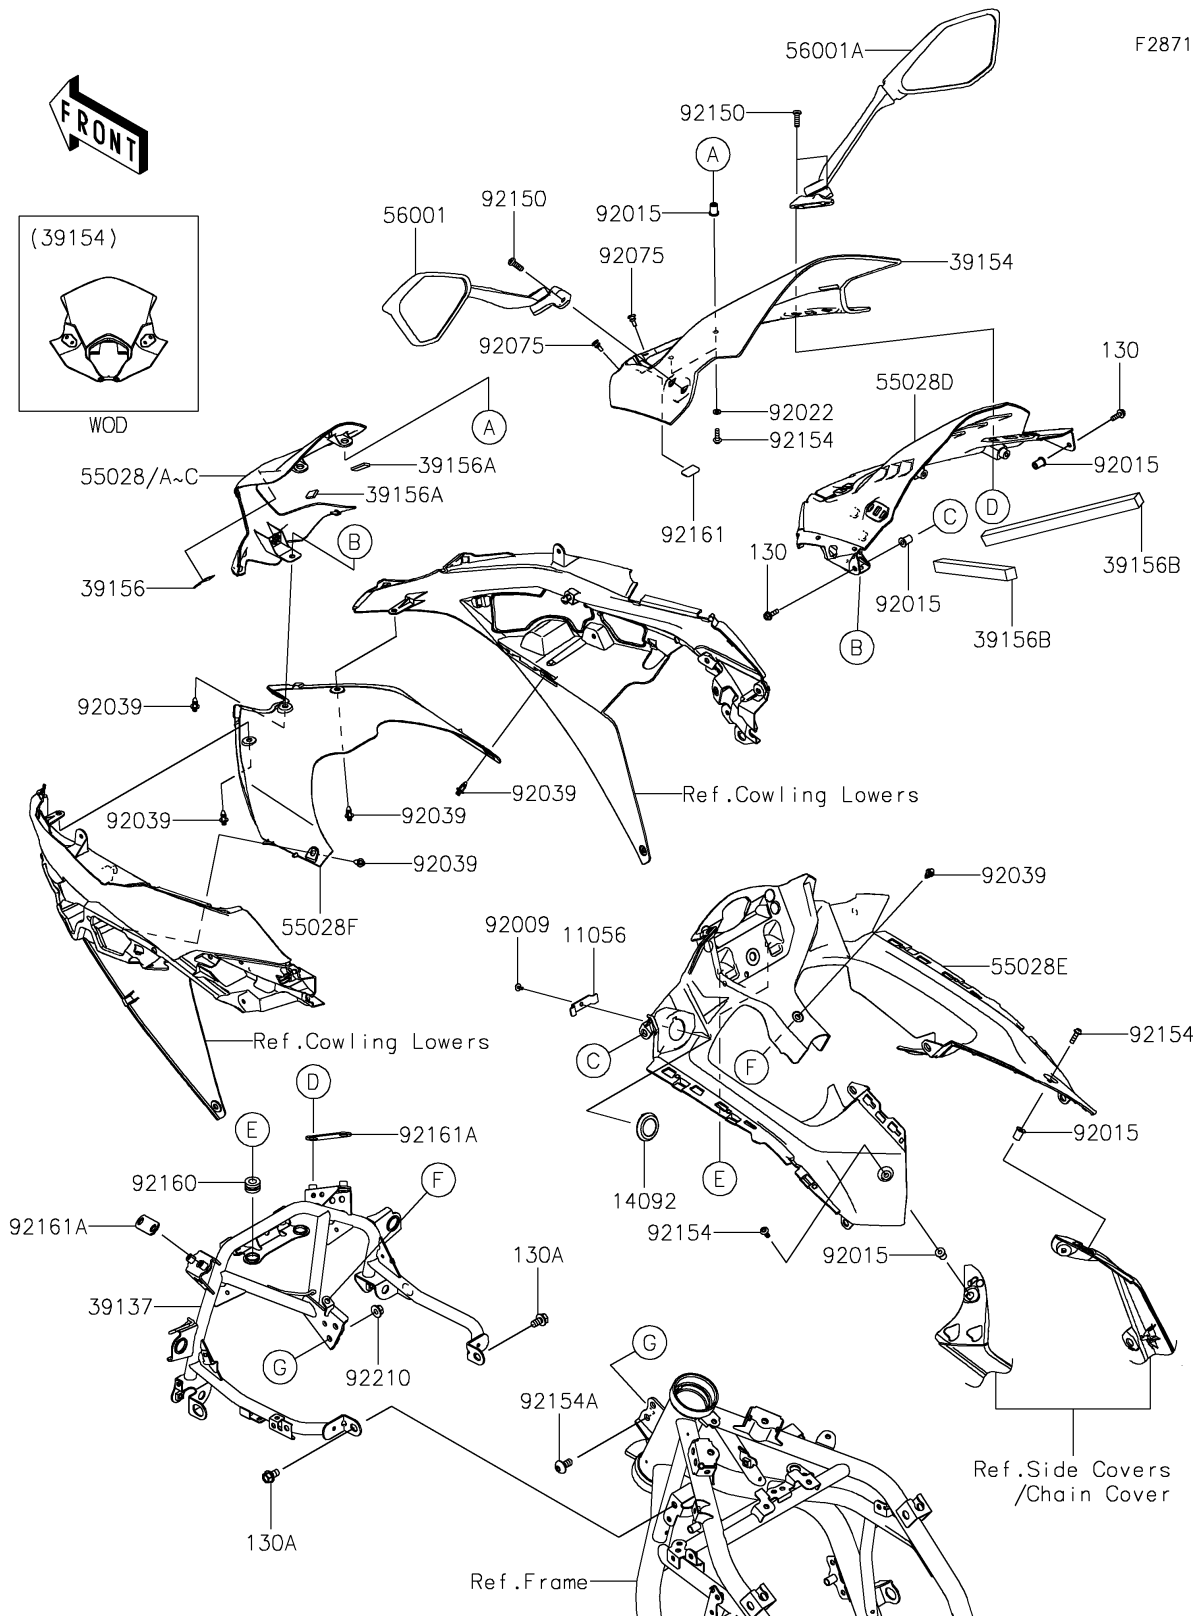

2020 NINJA® 650 ABS KRT EDITION

PARTS DIAGRAM

Cowling

2020 NINJA® 650 ABS KRT EDITION

Kawasaki
Let the Good Times Roll®

PARTS LIST

Cowling

ITEM NAME	PART NUMBER	QUANTITY
-----------	-------------	----------
