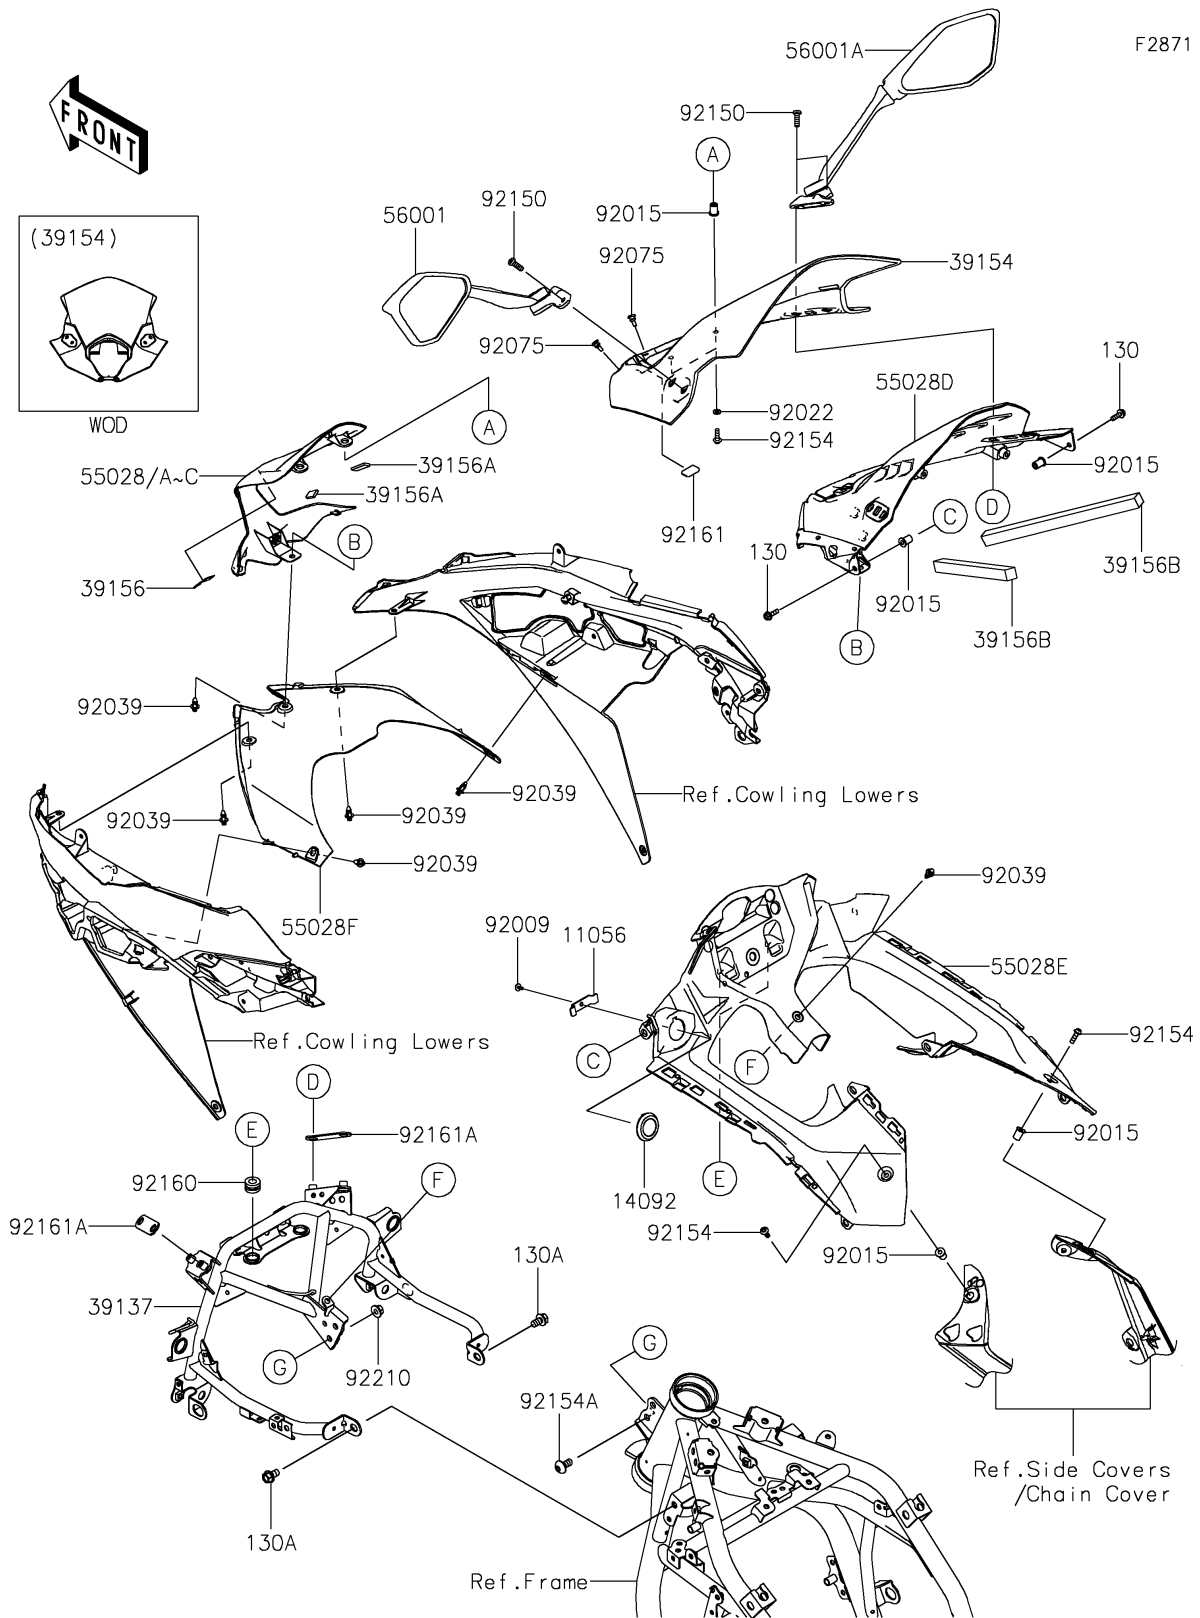

2020 NINJA® 650 ABS KRT EDITION

PARTS DIAGRAM

Cowling

2020 NINJA® 650 ABS KRT EDITION

Kawasaki
Let the Good Times Roll®

PARTS LIST

Cowling

ITEM NAME	PART NUMBER	QUANTITY
-----------	-------------	----------
