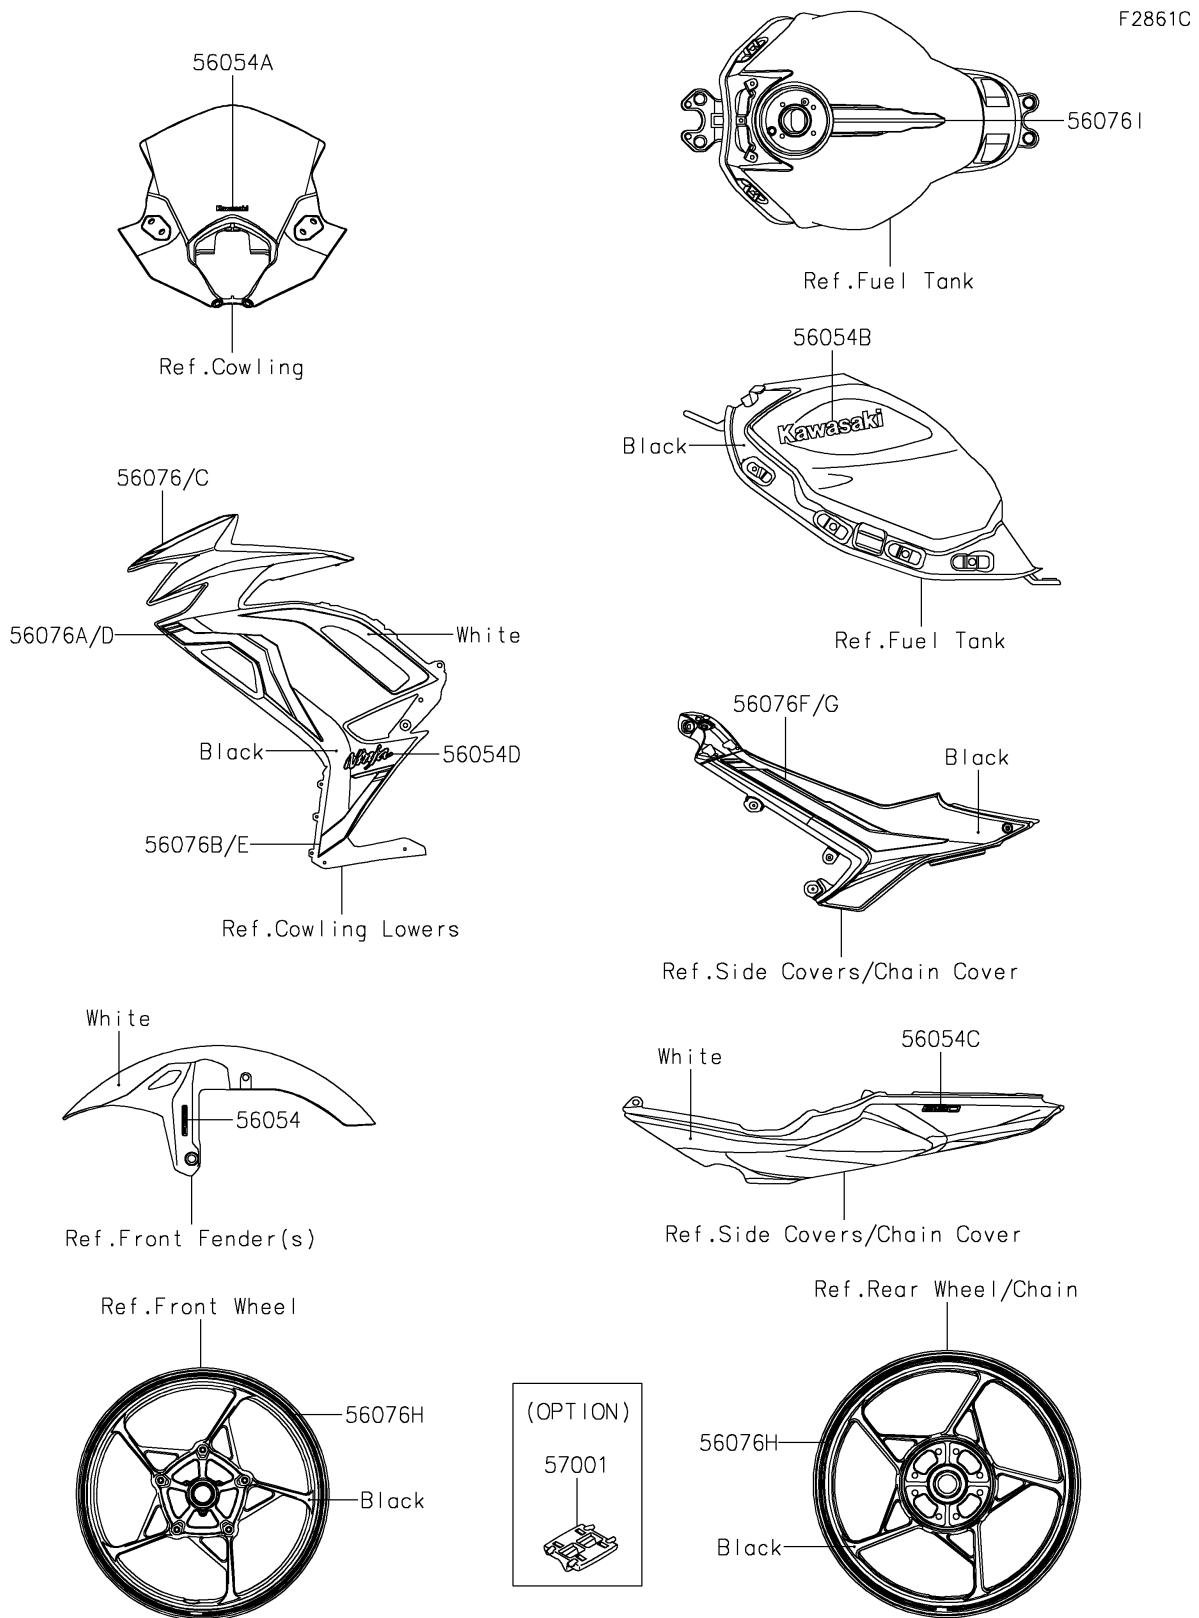

2020 NINJA® 650 ABS KRT EDITION

PARTS DIAGRAM

Decals(White)(MLFA)(CN)

2020 NINJA® 650 ABS KRT EDITION

Kawasaki
Let the Good Times Roll®

PARTS LIST

Decals(White)(MLFA)(CN)

ITEM NAME

PART NUMBER

QUANTITY
