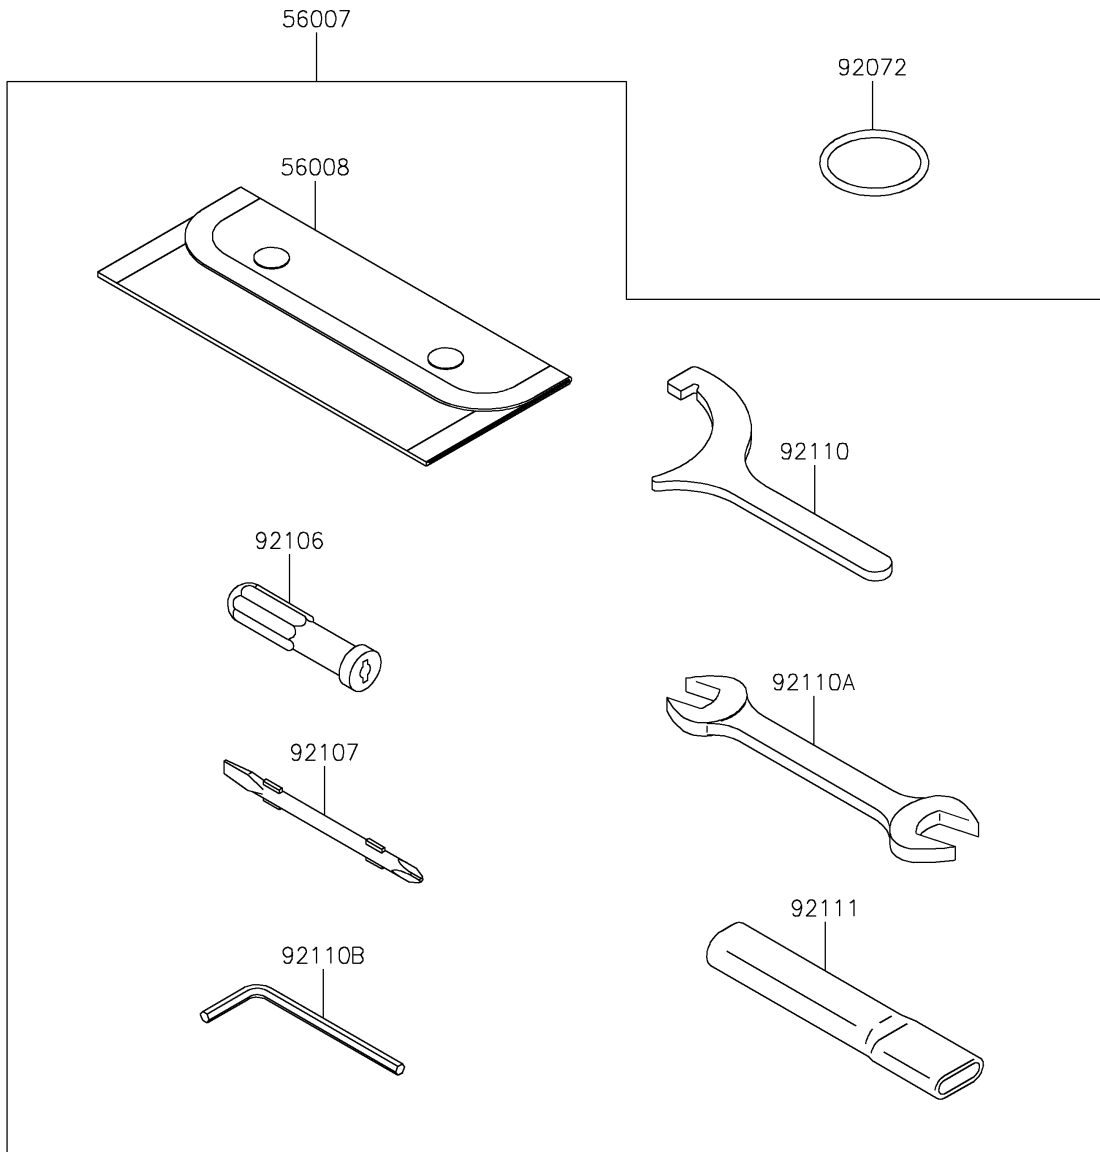

2020 NINJA® 650 ABS KRT EDITION

PARTS DIAGRAM

Owner's Tools

F2810

2020 NINJA® 650 ABS KRT EDITION

Kawasaki
Let the Good Times Roll®

PARTS LIST Owner's Tools

ITEM NAME	PART NUMBER	QUANTITY
-----------	-------------	----------
