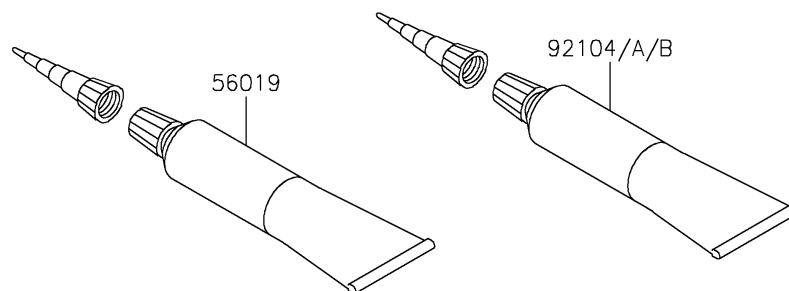

2020 NINJA® 650 ABS KRT EDITION

PARTS DIAGRAM

Owner's Tools

F2810

2020 NINJA® 650 ABS KRT EDITION

Kawasaki
Let the Good Times Roll®

PARTS LIST Owner's Tools

ITEM NAME	PART NUMBER	QUANTITY
-----------	-------------	----------
