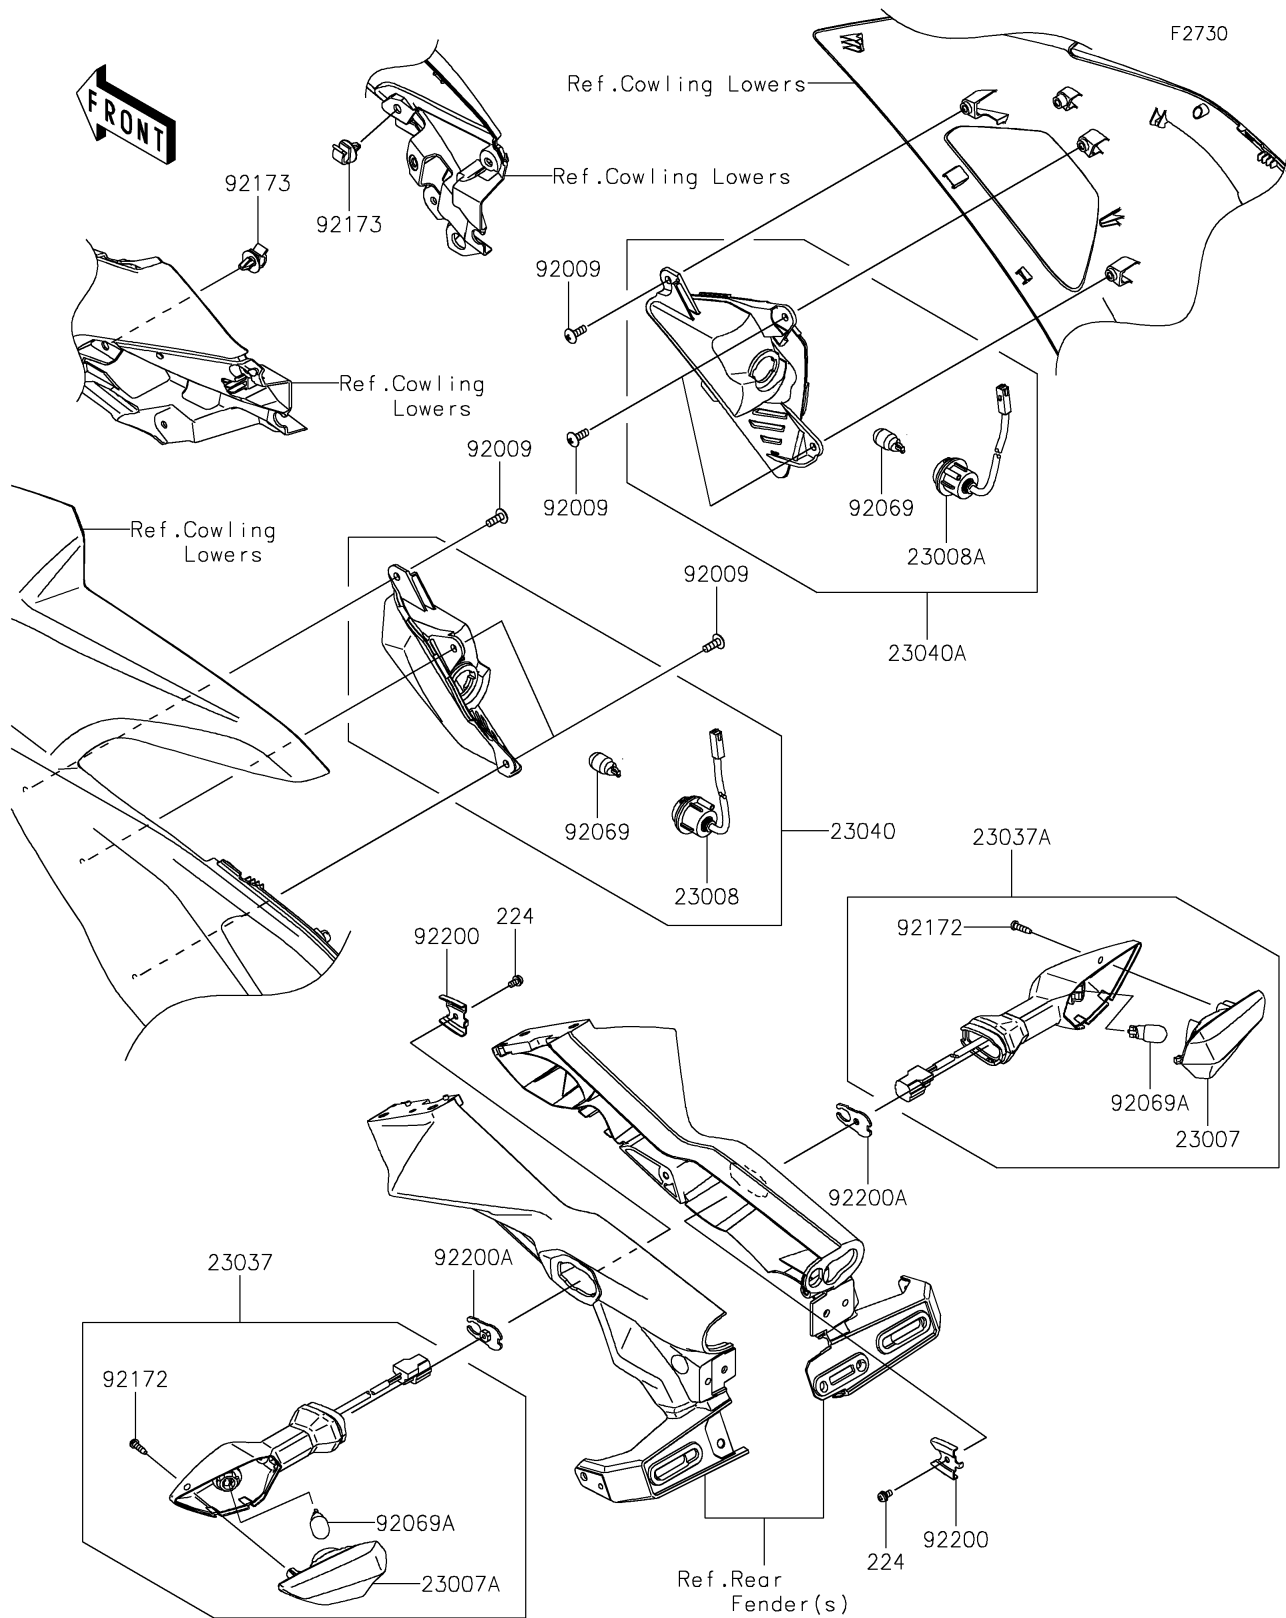

2020 NINJA® 650 ABS KRT EDITION

PARTS DIAGRAM

Turn Signals

2020 NINJA® 650 ABS KRT EDITION

Kawasaki
Let the Good Times Roll®

PARTS LIST

Turn Signals

ITEM NAME

PART NUMBER

QUANTITY
