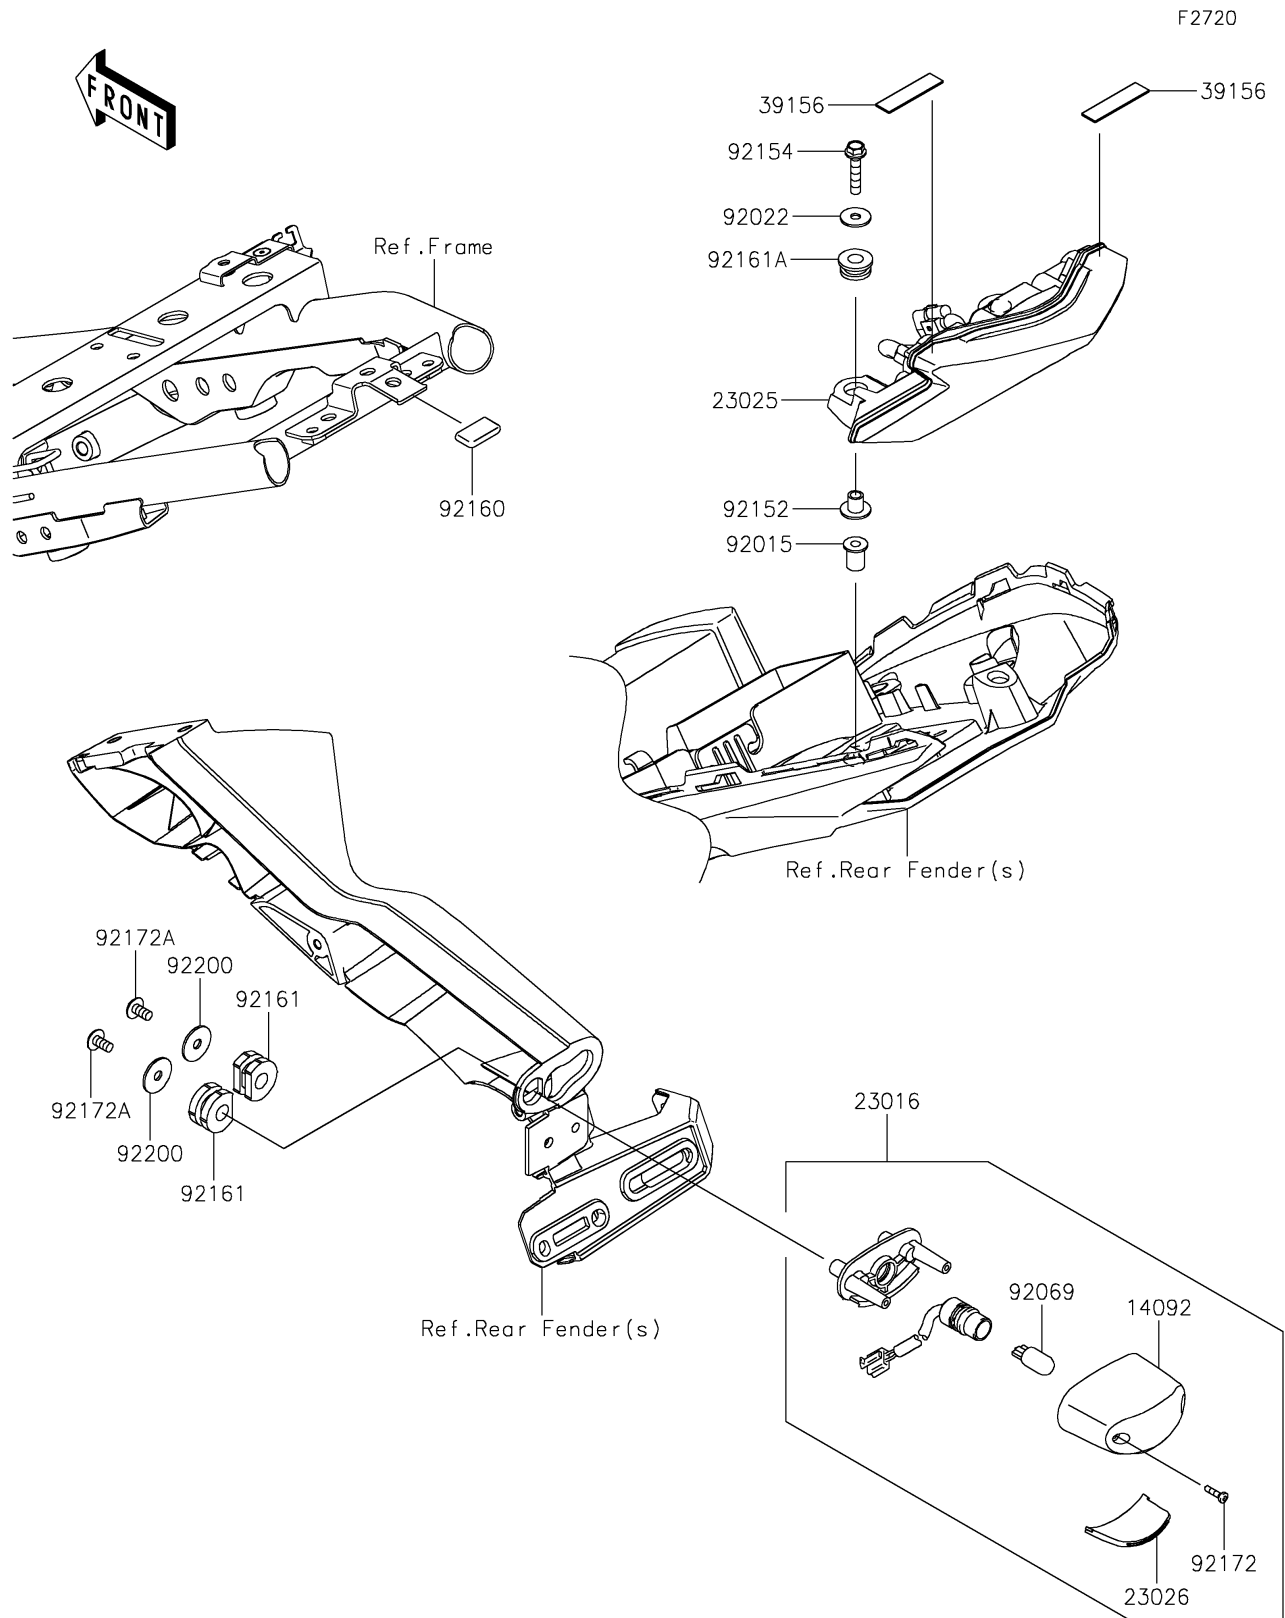

2020 NINJA® 650 ABS KRT EDITION

PARTS DIAGRAM

Taillight(s)

2020 NINJA® 650 ABS KRT EDITION

Kawasaki
Let the Good Times Roll®

PARTS LIST

Taillight(s)

ITEM NAME

PART NUMBER

QUANTITY
