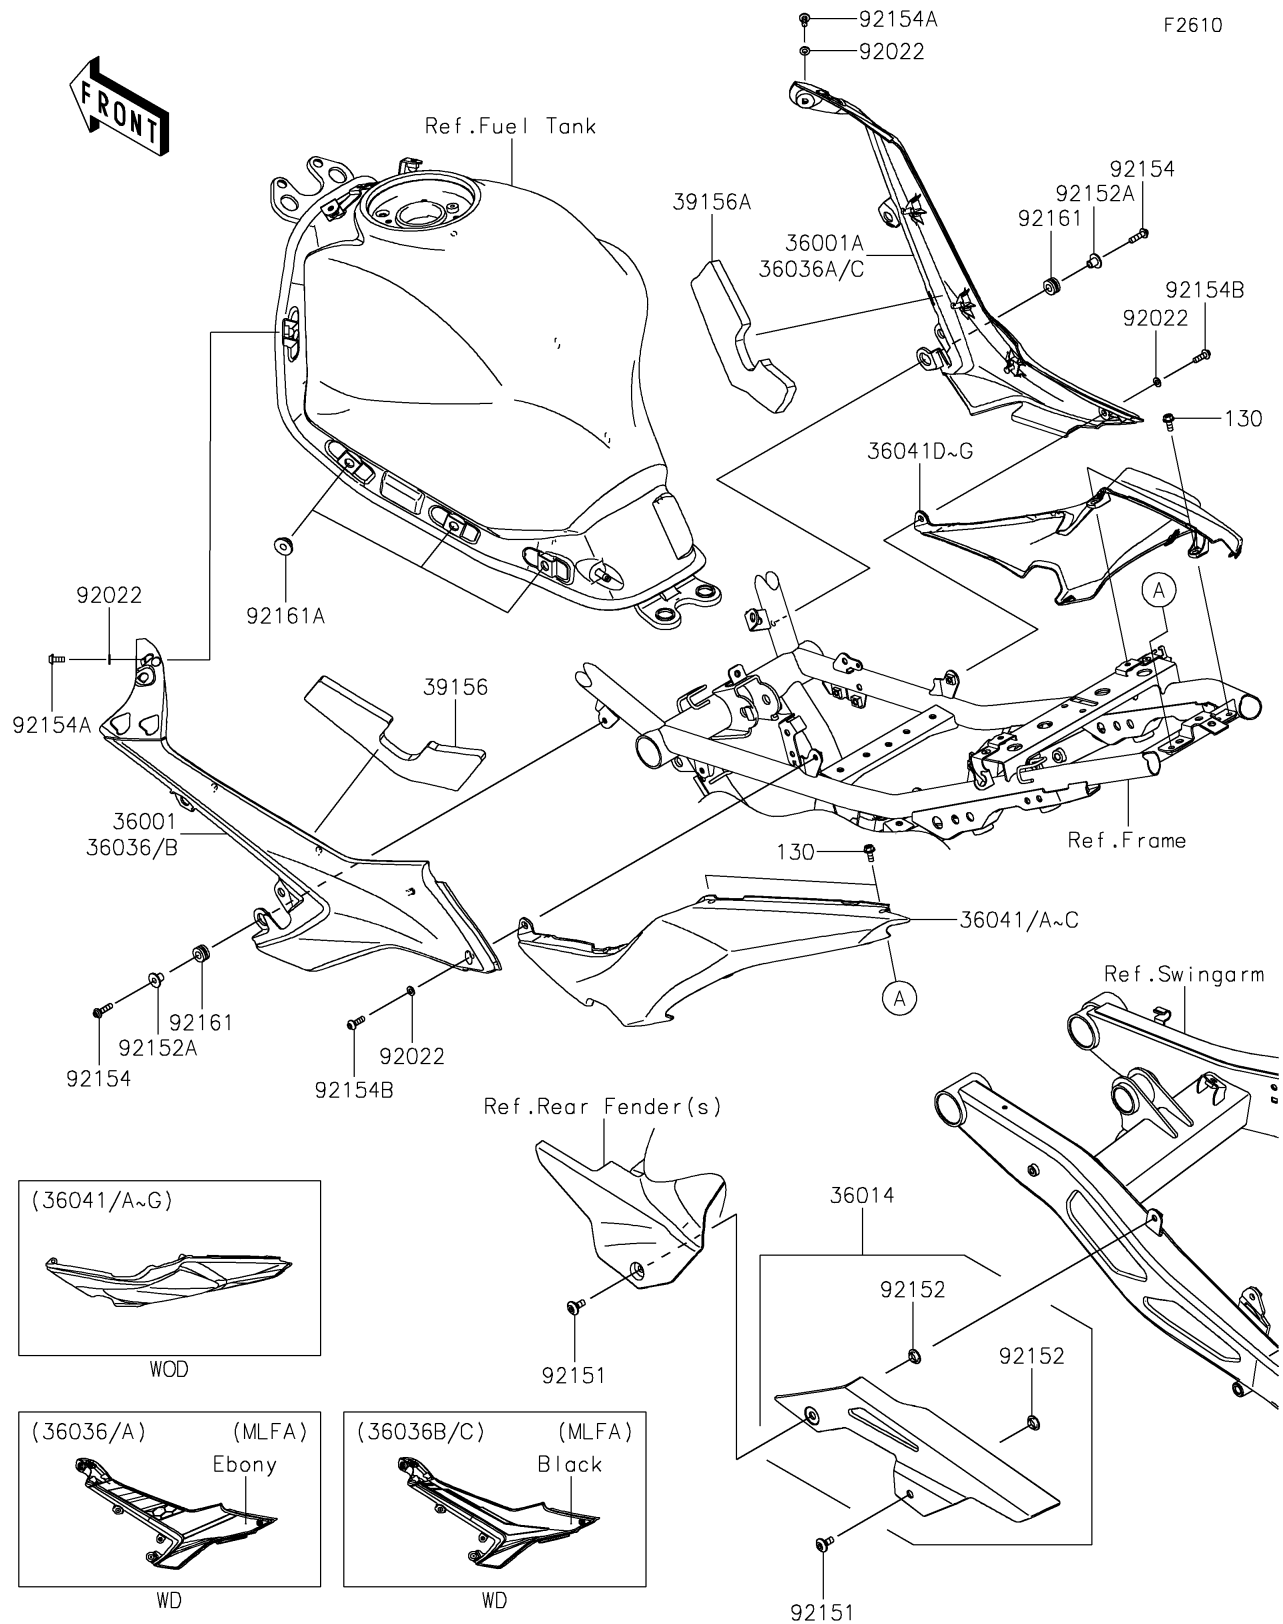

2020 NINJA® 650 ABS KRT EDITION

PARTS DIAGRAM

Side Covers/Chain Cover

2020 NINJA® 650 ABS KRT EDITION

Kawasaki
Let the Good Times Roll®

PARTS LIST

Side Covers/Chain Cover

ITEM NAME	PART NUMBER	QUANTITY
-----------	-------------	----------
