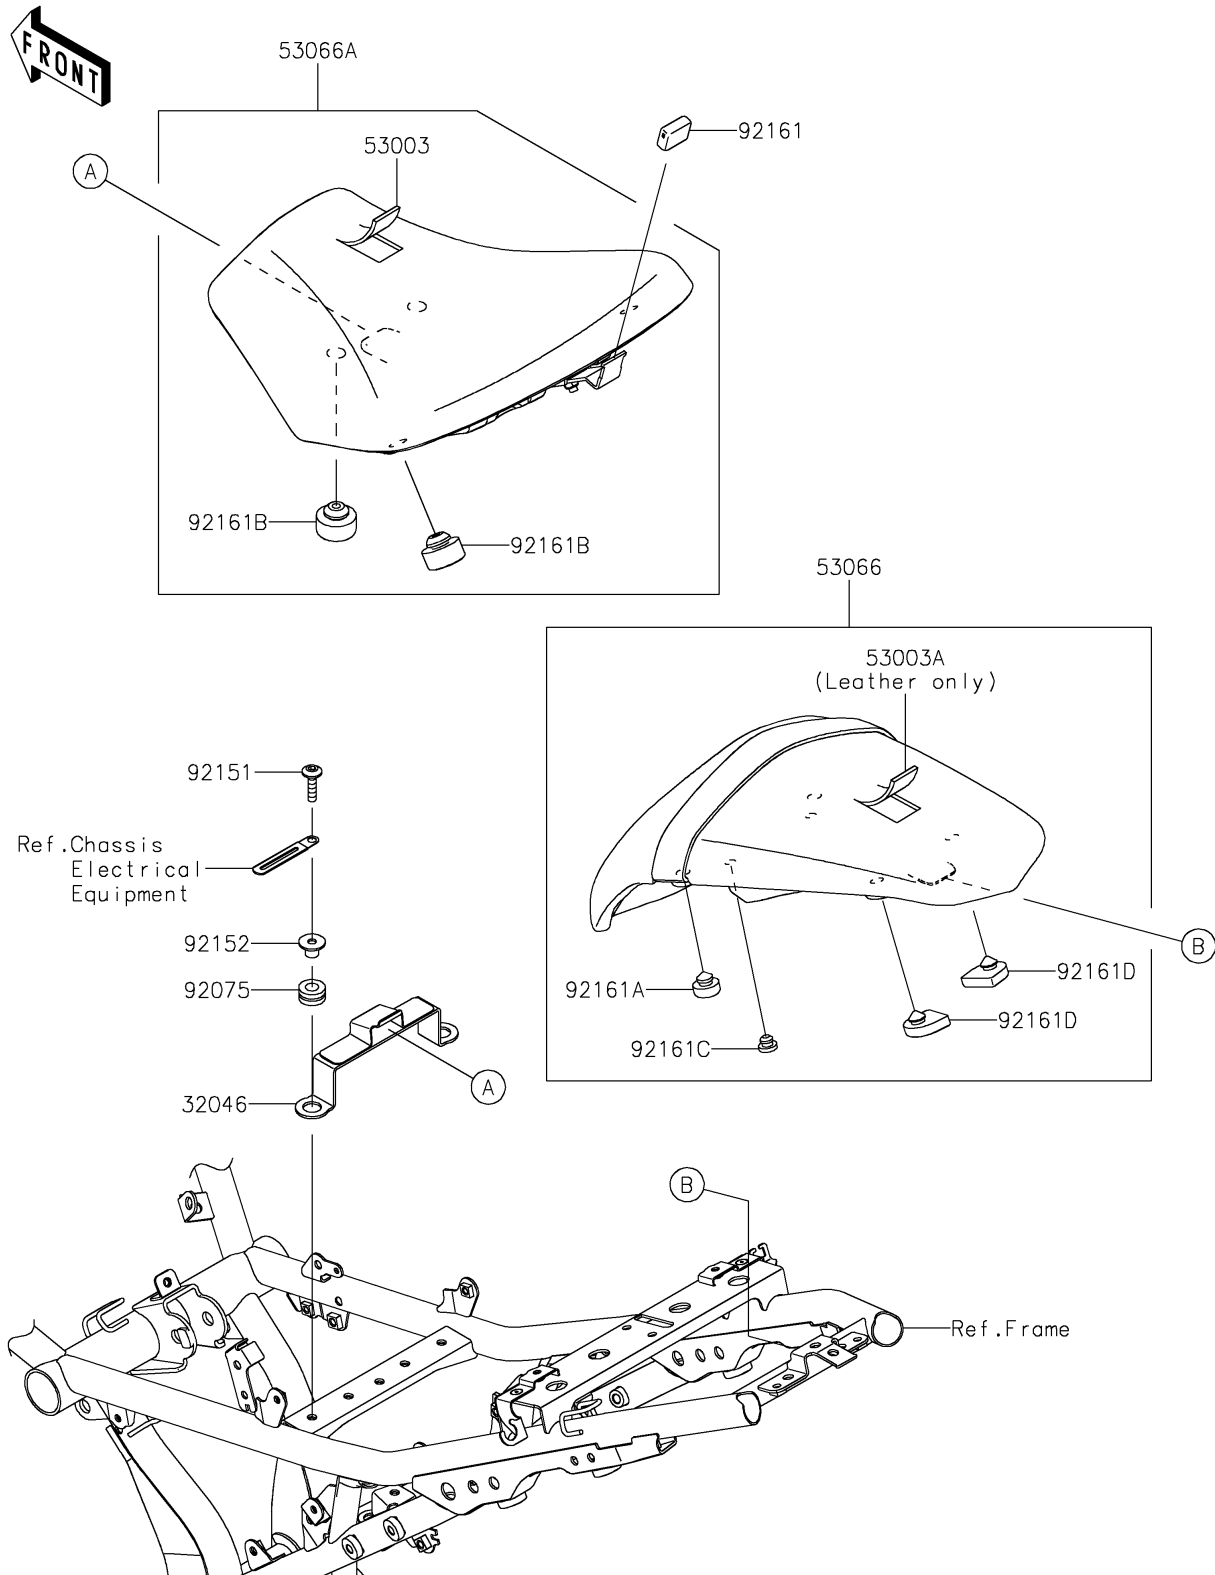

2020 NINJA® 650 ABS KRT EDITION

PARTS DIAGRAM

Seat

F2510

2020 NINJA® 650 ABS KRT EDITION

Kawasaki
Let the Good Times Roll®

PARTS LIST

Seat

ITEM NAME	PART NUMBER	QUANTITY
-----------	-------------	----------
