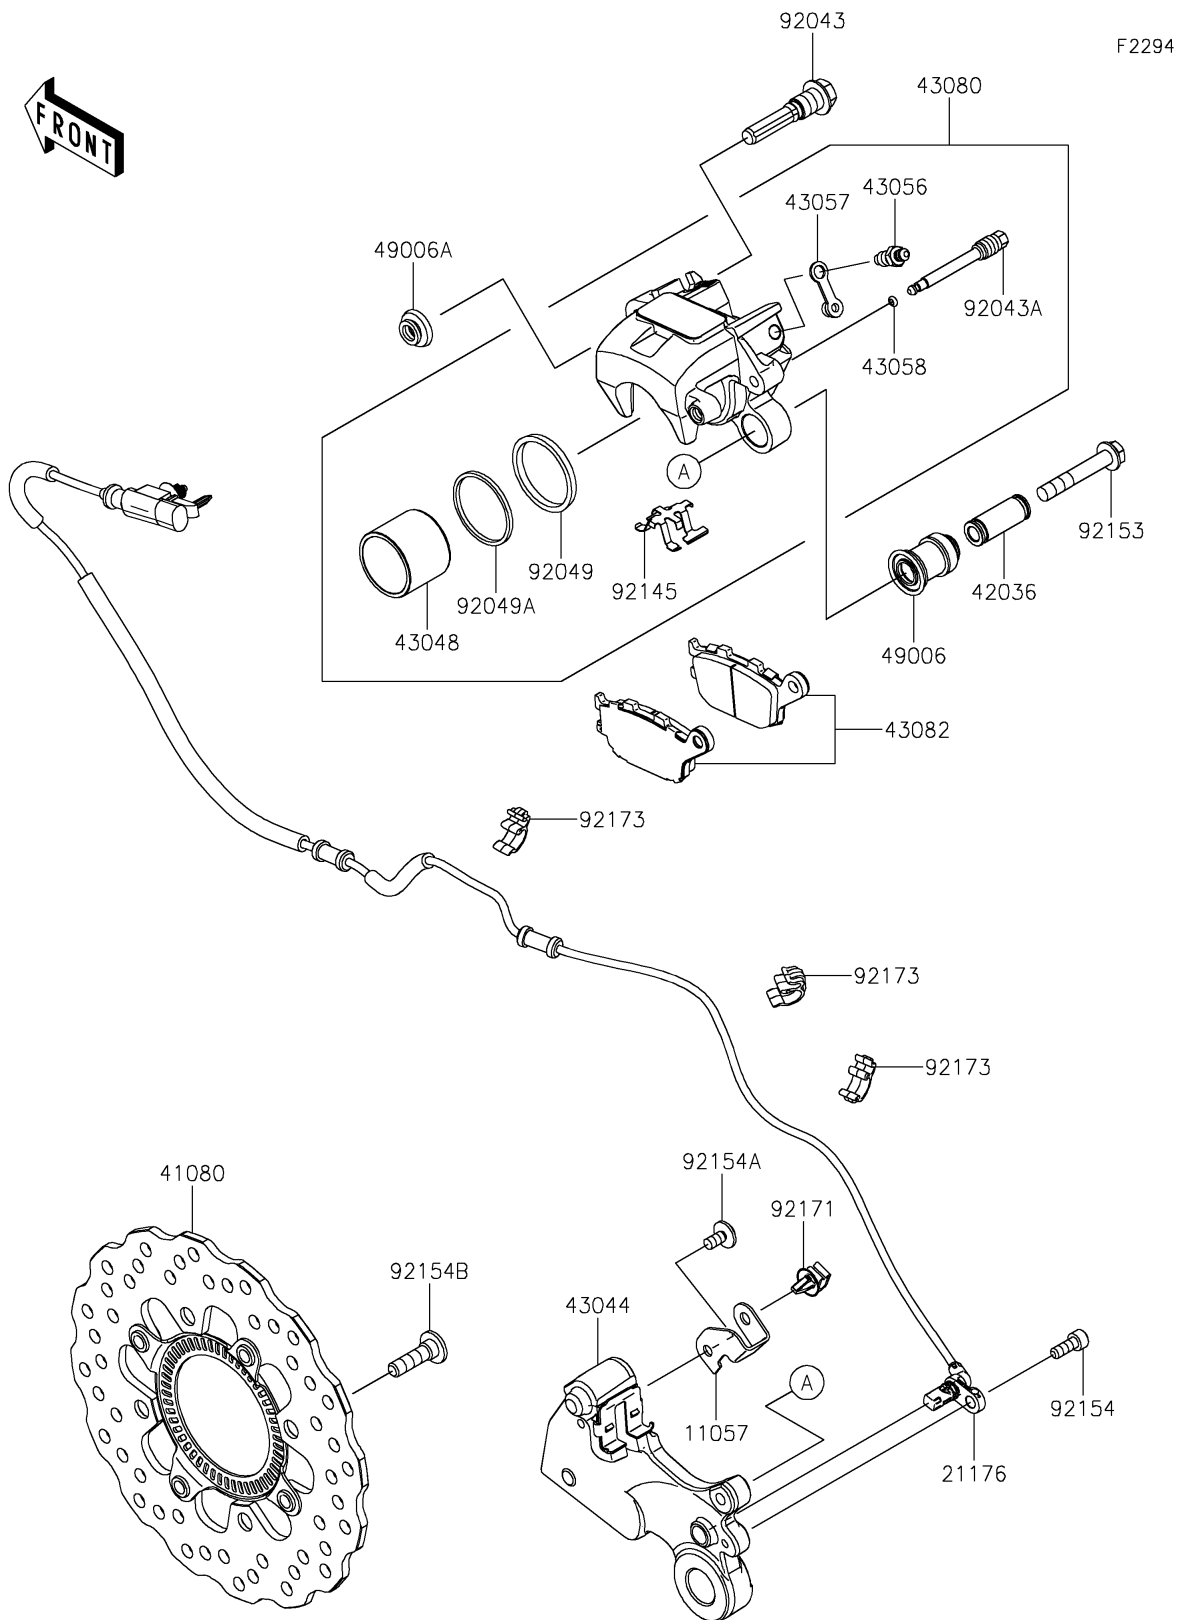

2020 NINJA® 650 ABS KRT EDITION

PARTS DIAGRAM

Rear Brake

2020 NINJA® 650 ABS KRT EDITION

Kawasaki
Let the Good Times Roll®

PARTS LIST

Rear Brake

ITEM NAME	PART NUMBER	QUANTITY
-----------	-------------	----------
